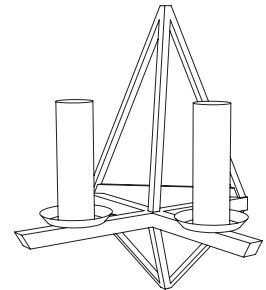

IATESTA  
STUDIO

TROCADERO CHANDELIER

41-1616  
42"W x 42"D x 39"H

[iatestastudio.com](http://iatestastudio.com)

All content © by Iatesta Studio

IATESTA FURNITURE  
STUDIO LIGHTING  
ACCESSORIES  
TEXTILES

CUSTOM SUGGESTIONS

Standard

Inverted

One tier

Three tiers

Elongated

As a sconce

Hand Made in Maryland  
410.604.0360 (P)  
410.604.0363 (F)  
info@iatestastudio.com  
iatestastudio.com

**NOTE:** Due to variations in printing, the colors shown here cannot absolutely represent true quality and hue. Prior to ordering, please confirm details of this tearsheet and reference finish samples available through your local showroom or sales representative. Line drawings are not drawn to scale.

11.20

TROCADERO CHANDELIER

Design Staash\Quinn  
41-1616  
42"W x 42"D x 39"H  
Finish: T220 / Old Zinc  
16 lights / candelabra sockets / max wattage 40W  
UL Listed  
Sandblasted glass cylinder shades  
Weight: 25 lbs  
Custom sizes and finishes available