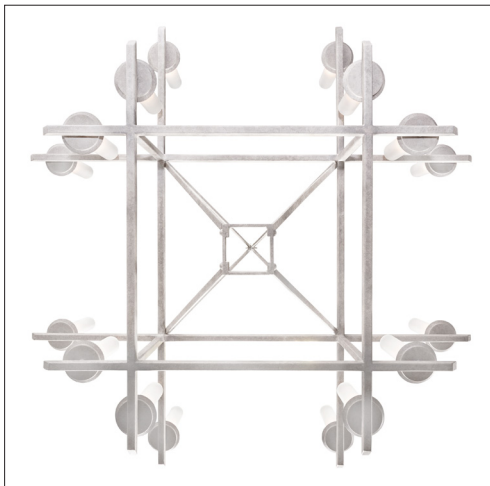

IATESTA  
STUDIO

TROCADERO CHANDELIER

41-1616  
42"W x 42"D x 39"H

[iatestastudio.com](http://iatestastudio.com)

All content © by Iatesta Studio

IATESTA FURNITURE  
STUDIO LIGHTING  
ACCESSORIES  
TEXTILES

CUSTOM SUGGESTIONS

Standard

Inverted

One tier

Three tiers

Elongated

As a sconce

Hand Made in Maryland  
410.604.0360 (P)  
410.604.0363 (F)  
info@iatestastudio.com  
iatestastudio.com

11.20

TROCADERO CHANDELIER

Design Staash\Quinn  
41-1616  
42"W x 42"D x 39"H  
Finish: T220 / Old Zinc  
16 lights / candelabra sockets / max wattage 40W  
UL Listed  
Sandblasted glass cylinder shades  
Weight: 25 lbs  
Custom sizes and finishes available