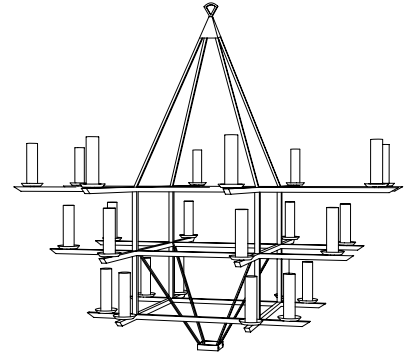

IATESTA  
STUDIO

TROCADERO CHANDELIER

41-1616  
42"W x 42"D x 39"H

[iatestastudio.com](http://iatestastudio.com)

All content © by Iatesta Studio

IATESTA FURNITURE  
STUDIO LIGHTING  
ACCESSORIES  
TEXTILES

CUSTOM SUGGESTIONS

Standard

Inverted

One tier

Three tiers

Elongated

As a sconce

Hand Made in Maryland  
410.604.0360 (P)  
410.604.0363 (F)  
info@iatestastudio.com  
iatestastudio.com

11.20

TROCADERO CHANDELIER

Design Staash\Quinn  
41-1616  
42"W x 42"D x 39"H  
Finish: T220 / Old Zinc  
16 lights / candelabra sockets / max wattage 40W  
UL Listed  
Sandblasted glass cylinder shades  
Weight: 25 lbs  
Custom sizes and finishes available