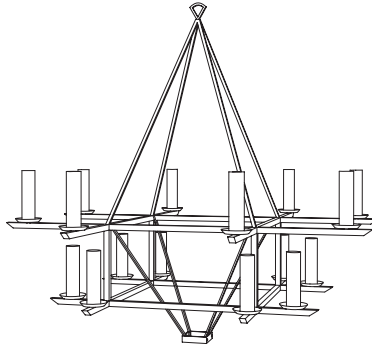

IATESTA  
STUDIO

TROCADERO CHANDELIER

41-1616  
42"W x 42"D x 39"H

[iatestastudio.com](http://iatestastudio.com)

All content © by Iatesta Studio

IATESTA FURNITURE  
STUDIO LIGHTING  
ACCESSORIES  
TEXTILES

CUSTOM SUGGESTIONS

Standard

Inverted

One tier

Three tiers

Elongated

As a sconce

Hand Made in Maryland  
410.604.0360 (P)  
410.604.0363 (F)  
info@iatestastudio.com  
iatestastudio.com

11.20

TROCADERO CHANDELIER

Design Staash\Quinn  
41-1616  
42"W x 42"D x 39"H  
Finish: T220 / Old Zinc  
16 lights / candelabra sockets / max wattage 40W  
UL Listed  
Sandblasted glass cylinder shades  
Weight: 25 lbs  
Custom sizes and finishes available