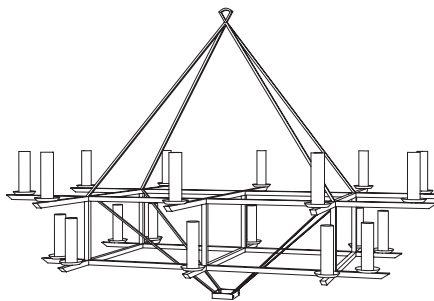

IATESTA  
STUDIO

TROCADERO CHANDELIER

41-1616  
42"W x 42"D x 39"H

[iatestastudio.com](http://iatestastudio.com)

All content © by Iatesta Studio

IATESTA FURNITURE  
STUDIO LIGHTING  
ACCESSORIES  
TEXTILES

CUSTOM SUGGESTIONS

Standard

Inverted

One tier

Three tiers

Elongated

As a sconce

Hand Made in Maryland  
410.604.0360 (P)  
410.604.0363 (F)  
info@iatestastudio.com  
iatestastudio.com

11.20

TROCADERO CHANDELIER

Design Staash\Quinn  
41-1616  
42"W x 42"D x 39"H  
Finish: T220 / Old Zinc  
16 lights / candelabra sockets / max wattage 40W  
UL Listed  
Sandblasted glass cylinder shades  
Weight: 25 lbs  
Custom sizes and finishes available