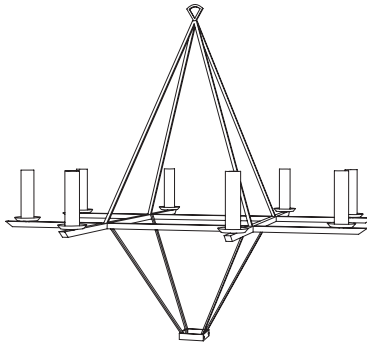

IATESTA  
STUDIO

TROCADERO CHANDELIER

41-1616  
42"W x 42"D x 39"H

[iatestastudio.com](http://iatestastudio.com)

All content © by Iatesta Studio

IATESTA FURNITURE  
STUDIO LIGHTING  
ACCESSORIES  
TEXTILES

CUSTOM SUGGESTIONS

Standard

Inverted

One tier

Three tiers

Elongated

As a sconce

Hand Made in Maryland  
410.604.0360 (P)  
410.604.0363 (F)  
info@iatestastudio.com  
iatestastudio.com

11.20

TROCADERO CHANDELIER

Design Staash\Quinn  
41-1616  
42"W x 42"D x 39"H  
Finish: T220 / Old Zinc  
16 lights / candelabra sockets / max wattage 40W  
UL Listed  
Sandblasted glass cylinder shades  
Weight: 25 lbs  
Custom sizes and finishes available