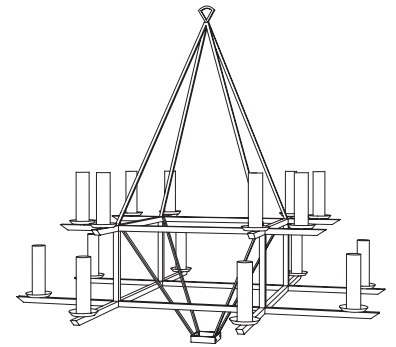

IATESTA  
STUDIO

TROCADERO CHANDELIER

41-1616  
42"W x 42"D x 39"H

[iatestastudio.com](http://iatestastudio.com)

All content © by Iatesta Studio

IATESTA FURNITURE  
STUDIO LIGHTING  
ACCESSORIES  
TEXTILES

CUSTOM SUGGESTIONS

Standard

Inverted

One tier

Three tiers

Elongated

As a sconce

Hand Made in Maryland  
410.604.0360 (P)  
410.604.0363 (F)  
info@iatestastudio.com  
iatestastudio.com

11.20

TROCADERO CHANDELIER

Design Staash\Quinn  
41-1616  
42"W x 42"D x 39"H  
Finish: T220 / Old Zinc  
16 lights / candelabra sockets / max wattage 40W  
UL Listed  
Sandblasted glass cylinder shades  
Weight: 25 lbs  
Custom sizes and finishes available