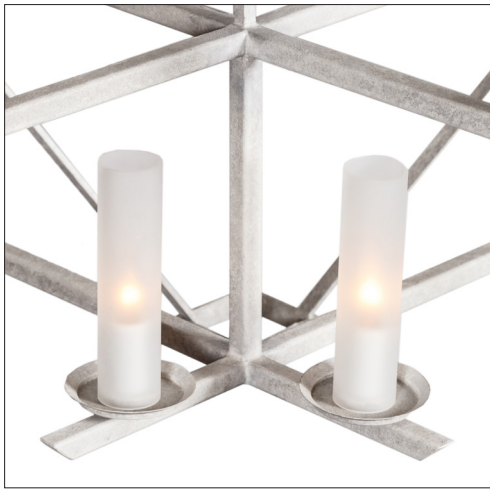

IATESTA  
STUDIO

TROCADERO CHANDELIER

41-1616  
42"W x 42"D x 39"H

[iatestastudio.com](http://iatestastudio.com)

All content © by Iatesta Studio

IATESTA FURNITURE  
STUDIO LIGHTING  
ACCESSORIES  
TEXTILES

CUSTOM SUGGESTIONS

Standard

Inverted

One tier

Three tiers

Elongated

As a sconce

Hand Made in Maryland  
410.604.0360 (P)  
410.604.0363 (F)  
info@iatestastudio.com  
iatestastudio.com

11.20

TROCADERO CHANDELIER

Design Staash\Quinn  
41-1616  
42"W x 42"D x 39"H  
Finish: T220 / Old Zinc  
16 lights / candelabra sockets / max wattage 40W  
UL Listed  
Sandblasted glass cylinder shades  
Weight: 25 lbs  
Custom sizes and finishes available