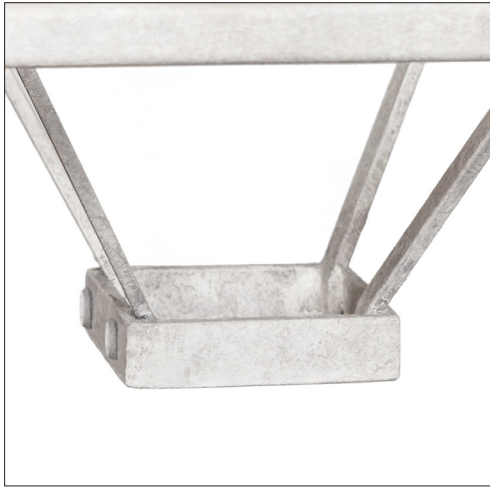

IATESTA  
STUDIO

TROCADERO CHANDELIER

41-1616  
42"W x 42"D x 39"H

[iatestastudio.com](http://iatestastudio.com)

All content © by Iatesta Studio

IATESTA FURNITURE  
STUDIO LIGHTING  
ACCESSORIES  
TEXTILES

CUSTOM SUGGESTIONS

Standard

Inverted

One tier

Three tiers

Elongated

As a sconce

Hand Made in Maryland  
410.604.0360 (P)  
410.604.0363 (F)  
info@iatestastudio.com  
iatestastudio.com

11.20

TROCADERO CHANDELIER

Design Staash\Quinn  
41-1616  
42"W x 42"D x 39"H  
Finish: T220 / Old Zinc  
16 lights / candelabra sockets / max wattage 40W  
UL Listed  
Sandblasted glass cylinder shades  
Weight: 25 lbs  
Custom sizes and finishes available