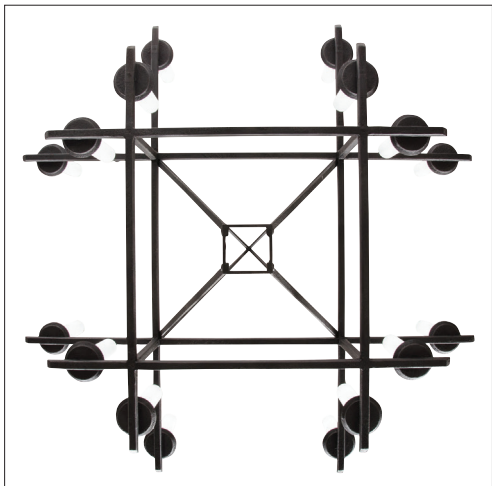

IATESTA  
STUDIO

TROCADERO CHANDELIER

41-1616  
42"W x 42"D x 39"H

CUSTOM SUGGESTIONS

Standard

Inverted

One tier

Three tiers

Elongated

As a sconce

Hand Made in Maryland  
410.604.0360 (P)  
410.604.0363 (F)  
info@iatestastudio.com  
iatestastudio.com

**NOTE:** Due to variations in printing, the colors shown here cannot absolutely represent true quality and hue. Prior to ordering, please confirm details of this tearsheet and reference finish samples available through your local showroom or sales representative. Line drawings are not drawn to scale.

## TROCADERO CHANDELIER

Design Staash\Quinn  
41-1616  
42"W x 42"D x 39"H  
Finish: T216 / Forge Black  
16 lights / candelabra sockets / max wattage 40W  
UL Listed  
Sandblasted glass cylinder shades  
Weight: 25 lbs  
Custom sizes and finishes available