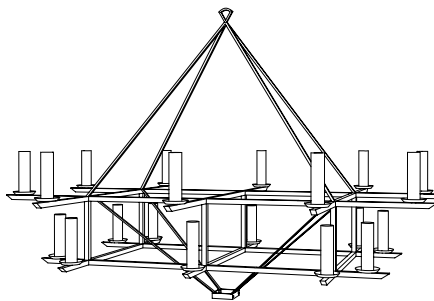

IATESTA  
STUDIO

TROCADERO CHANDELIER

41-1616  
42"W x 42"D x 39"H

CUSTOM SUGGESTIONS

Standard

Inverted

One tier

Three tiers

## TROCADERO CHANDELIER

Design Staash\Quinn  
41-1616  
42"W x 42"D x 39"H  
Finish: T216 / Forge Black  
16 lights / candelabra sockets / max wattage 40W  
UL Listed  
Sandblasted glass cylinder shades  
Weight: 25 lbs  
Custom sizes and finishes available