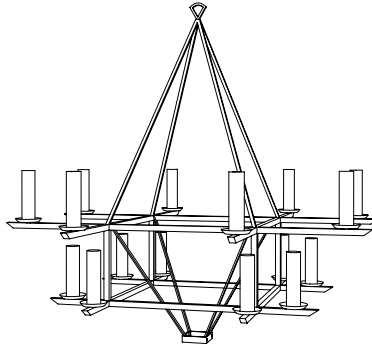

IATESTA  
STUDIO

TROCADERO CHANDELIER

41-1616  
42"W x 42"D x 39"H

CUSTOM SUGGESTIONS

Standard

Inverted

One tier

Three tiers

## TROCADERO CHANDELIER

Design Staash\Quinn  
41-1616  
42"W x 42"D x 39"H  
Finish: T216 / Forge Black  
16 lights / candelabra sockets / max wattage 40W  
UL Listed  
Sandblasted glass cylinder shades  
Weight: 25 lbs  
Custom sizes and finishes available