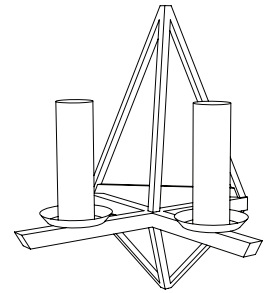

As a sconce

Hand Made in Maryland
410.604.0360 (P)
410.604.0363 (F)
info@iatestastudio.com
iatestastudio.com

NOTE: Due to variations in printing, the colors shown here cannot absolutely represent true quality and hue. Prior to ordering, please confirm details of this tearsheet and reference finish samples available through your local showroom or sales representative. Line drawings are not drawn to scale.

11.20

MADE
IN THE
U.S.A.

TROCADERO CHANDELIER

Design Staash\Quinn
41-1616
42"W x 42"D x 39"H
Finish: T216 / Forge Black
16 lights / candelabra sockets / max wattage 40W
UL Listed
Sandblasted glass cylinder shades
Weight: 25 lbs
Custom sizes and finishes available