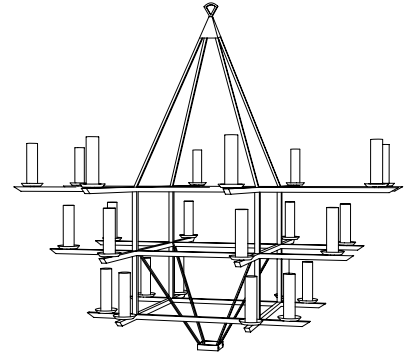

IATESTA  
STUDIO

TROCADERO CHANDELIER

41-1616  
42"W x 42"D x 39"H

CUSTOM SUGGESTIONS

Standard

Inverted

One tier

Three tiers

## TROCADERO CHANDELIER

Design Staash\Quinn  
41-1616  
42"W x 42"D x 39"H  
Finish: T216 / Forge Black  
16 lights / candelabra sockets / max wattage 40W  
UL Listed  
Sandblasted glass cylinder shades  
Weight: 25 lbs  
Custom sizes and finishes available