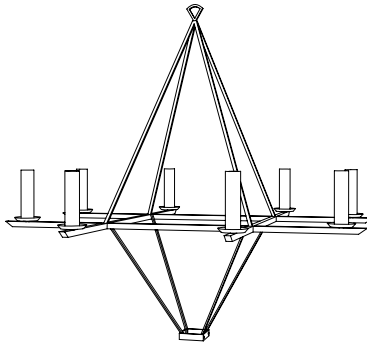

IATESTA  
STUDIO

TROCADERO CHANDELIER

41-1616  
42"W x 42"D x 39"H

CUSTOM SUGGESTIONS

Standard

Inverted

One tier

Three tiers

## TROCADERO CHANDELIER

Design Staash\Quinn  
41-1616  
42"W x 42"D x 39"H  
Finish: T216 / Forge Black  
16 lights / candelabra sockets / max wattage 40W  
UL Listed  
Sandblasted glass cylinder shades  
Weight: 25 lbs  
Custom sizes and finishes available