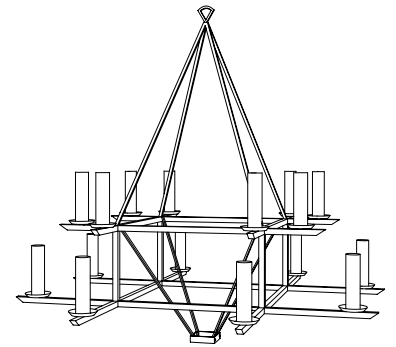

IATESTA  
STUDIO

TROCADERO CHANDELIER

41-1616  
42"W x 42"D x 39"H

CUSTOM SUGGESTIONS

Standard

Inverted

One tier

Three tiers

## TROCADERO CHANDELIER

Design Staash\Quinn  
41-1616  
42"W x 42"D x 39"H  
Finish: T216 / Forge Black  
16 lights / candelabra sockets / max wattage 40W  
UL Listed  
Sandblasted glass cylinder shades  
Weight: 25 lbs  
Custom sizes and finishes available