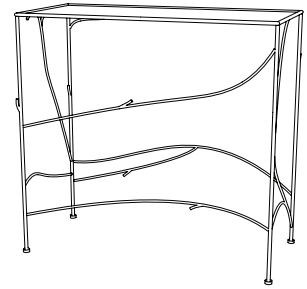

Standard Twig Table