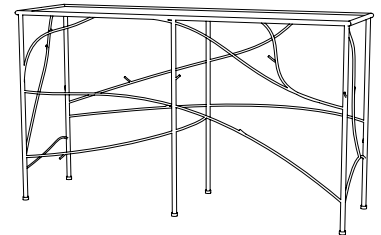

## CUSTOM SUGGESTIONS

Standard

Standard Twig Table

As a cocktail table

As a console

Standard Twig Firescreen

Standard Twig Firewood Box

Hand Made in Maryland  
410.604.0360 (P)  
410.604.0363 (F)  
info@iatestastudio.com  
iatestastudio.com

## TWIG MARTINI TABLE

14-1511

15"W x 15"D x 23"H

Top: 14"W x 14"D

Finish: T303 / Burnished Oxide Gold

Top: Inset 0.25" thick heavily antiqued mirror

Custom sizes and finishes available