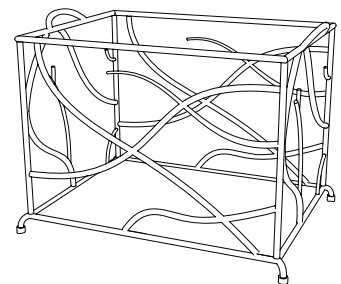

## CUSTOM SUGGESTIONS

Standard

Standard Twig Table

As a cocktail table

As a console

Standard Twig Firescreen

Standard Twig Firewood Box

Hand Made in Maryland  
410.604.0360 (P)  
410.604.0363 (F)  
info@iatestastudio.com  
iatestastudio.com

## TWIG MARTINI TABLE

14-1511

15"W x 15"D x 23"H

Top: 14"W x 14"D

Finish: T303 / Burnished Oxide Gold

Top: Inset 0.25" thick heavily antiqued mirror

Custom sizes and finishes available