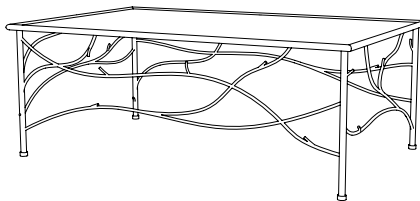

## CUSTOM SUGGESTIONS

Standard

Standard Twig Table

As a cocktail table

As a console

Standard Twig Firescreen

Standard Twig Firewood Box

Hand Made in Maryland  
410.604.0360 (P)  
410.604.0363 (F)  
info@iatestastudio.com  
iatestastudio.com