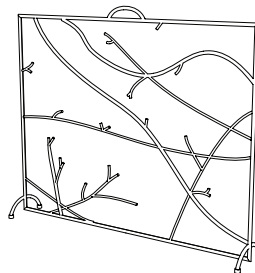

## CUSTOM SUGGESTIONS

Standard

Standard Twig Table

As a cocktail table

As a console

Standard Twig Firescreen

Standard Twig Firewood Box

Hand Made in Maryland  
410.604.0360 (P)  
410.604.0363 (F)  
info@iatestastudio.com  
iatestastudio.com

## TWIG MARTINI TABLE

14-1511

15"W x 15"D x 23"H

Top: 14"W x 14"D

Finish: T303 / Burnished Oxide Gold

Top: Inset 0.25" thick heavily antiqued mirror

Custom sizes and finishes available