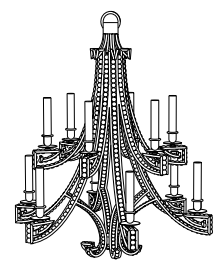

IATESTA
STUDIO

VENETIAN CHANDELIER - SIZE I

41-0216-I
28" Dia. x 33"H

IATESTA STUDIO

FURNITURE
LIGHTING
ACCESSORIES
TEXTILES

CUSTOM SUGGESTIONS

Standard

Standard Size II

Add crystal drops

Standard Venetian Sconce

Eliminate crystal

Two tiers

Hand Made in Maryland
410.604.0360 (P)
410.604.0363 (F)
info@iatestastudio.com
iatestastudio.com

NOTE: Due to variations in printing, the colors shown here cannot absolutely represent true quality and hue. Prior to ordering, please confirm details of this tearsheet and reference finish samples available through your local showroom or sales representative. Line drawings are not drawn to scale.

VENETIAN CHANDELIER - SIZE I

41-0216-I

28" Dia. x 33"H

Finish: L203 / Venetian Silver

6 lights / candelabra sockets / max wattage 40W

UL Listed

Lead Crystal

Weight: 20lbs