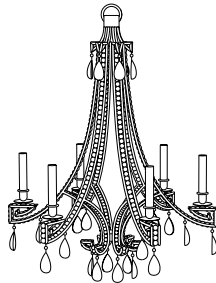

IATESTA
STUDIO

VENETIAN CHANDELIER - SIZE I

41-0216-I
28" Dia. x 33"H

IATESTA STUDIO

FURNITURE
LIGHTING
ACCESSORIES
TEXTILES

CUSTOM SUGGESTIONS

Standard

Standard Size II

Add crystal drops

Standard Venetian Sconce

Eliminate crystal

Two tiers

Hand Made in Maryland
410.604.0360 (P)
410.604.0363 (F)
info@iatestastudio.com
iatestastudio.com

NOTE: Due to variations in printing, the colors shown here cannot absolutely represent true quality and hue. Prior to ordering, please confirm details of this tearsheet and reference finish samples available through your local showroom or sales representative. Line drawings are not drawn to scale.

VENETIAN CHANDELIER - SIZE I

41-0216-I

28" Dia. x 33"H

Finish: L203 / Venetian Silver

6 lights / candelabra sockets / max wattage 40W

UL Listed

Lead Crystal

Weight: 20lbs