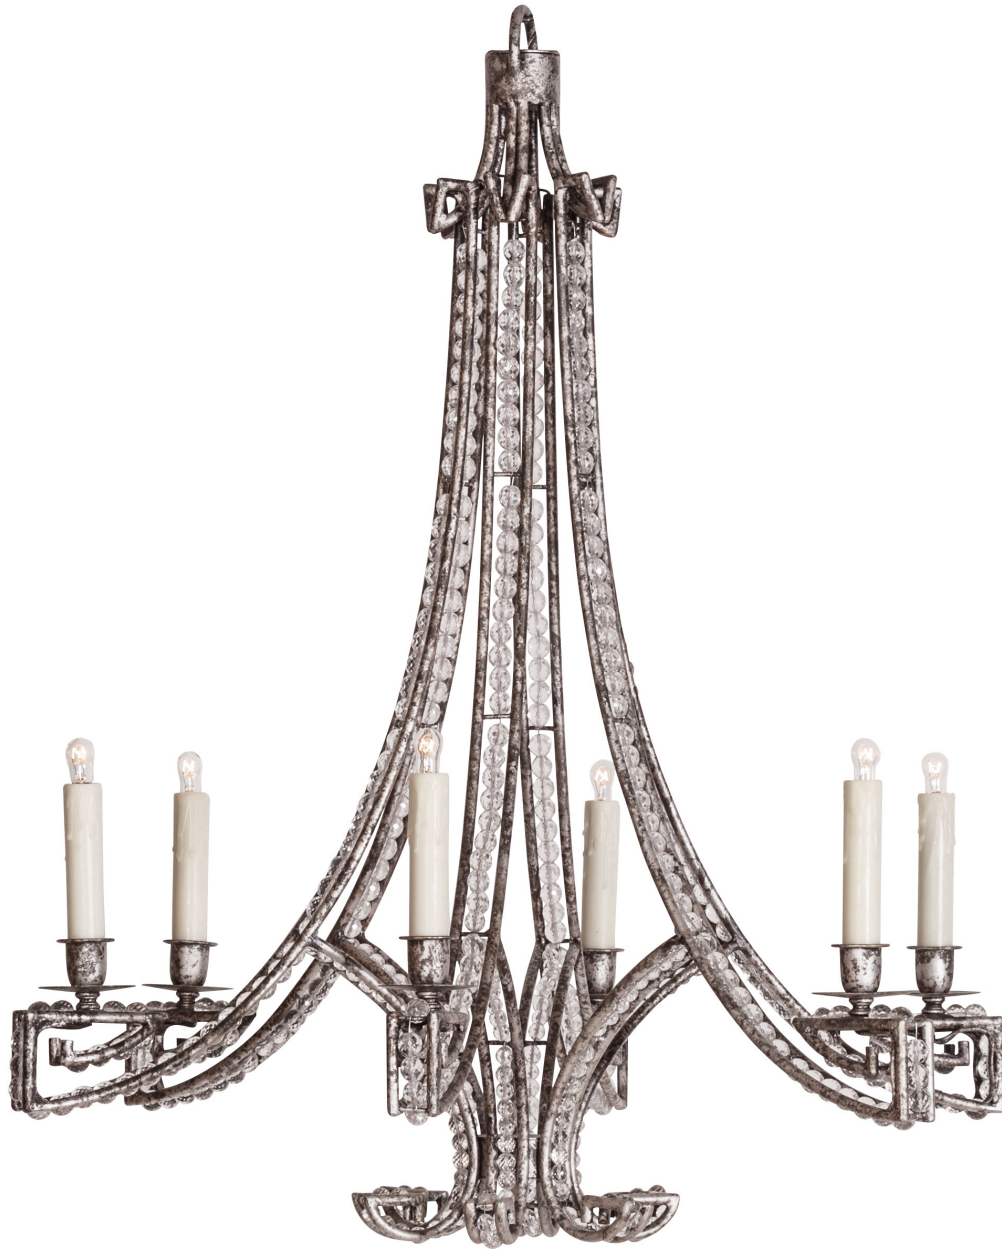

IATESTA
STUDIO

VENETIAN CHANDELIER - SIZE I

41-0216-I
28" Dia. x 33"H

IATESTA STUDIO

FURNITURE
LIGHTING
ACCESSORIES
TEXTILES

CUSTOM SUGGESTIONS

Standard

Standard Size II

Add crystal drops

Standard Venetian Sconce

Eliminate crystal

Two tiers

Hand Made in Maryland
410.604.0360 (P)
410.604.0363 (F)
info@iatestastudio.com
iatestastudio.com

NOTE: Due to variations in printing, the colors shown here cannot absolutely represent true quality and hue. Prior to ordering, please confirm details of this tearsheet and reference finish samples available through your local showroom or sales representative. Line drawings are not drawn to scale.

VENETIAN CHANDELIER - SIZE I

41-0216-I

28" Dia. x 33"H

Finish: L203 / Venetian Silver

6 lights / candelabra sockets / max wattage 40W

UL Listed

Lead Crystal

Weight: 20lbs