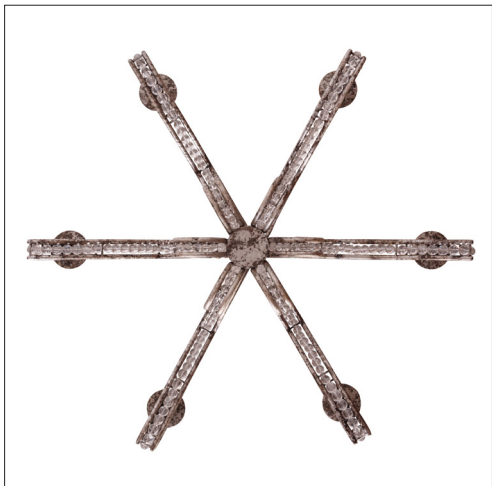

IATESTA
STUDIO

VENETIAN CHANDELIER - SIZE I

41-0216-I
28" Dia. x 33"H

IATESTA STUDIO

FURNITURE
LIGHTING
ACCESSORIES
TEXTILES

CUSTOM SUGGESTIONS

Standard

Standard Size II

Add crystal drops

Standard Venetian Sconce

Eliminate crystal

Two tiers

Hand Made in Maryland
410.604.0360 (P)
410.604.0363 (F)
info@iatestastudio.com
iatestastudio.com

NOTE: Due to variations in printing, the colors shown here cannot absolutely represent true quality and hue. Prior to ordering, please confirm details of this tearsheet and reference finish samples available through your local showroom or sales representative. Line drawings are not drawn to scale.

VENETIAN CHANDELIER - SIZE I

41-0216-I

28" Dia. x 33"H

Finish: L203 / Venetian Silver

6 lights / candelabra sockets / max wattage 40W

UL Listed

Lead Crystal

Weight: 20lbs