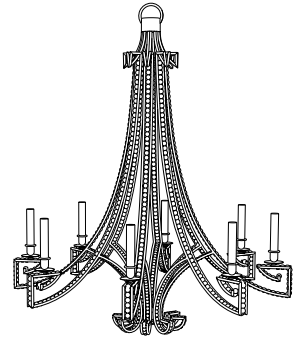

IATESTA
STUDIO

VENETIAN CHANDELIER - SIZE I

41-0216-I
28" Dia. x 33"H

IATESTA STUDIO

FURNITURE
LIGHTING
ACCESSORIES
TEXTILES

CUSTOM SUGGESTIONS

Standard

Standard Size II

Add crystal drops

Standard Venetian Sconce

Eliminate crystal

Two tiers

Hand Made in Maryland
410.604.0360 (P)
410.604.0363 (F)
info@iatestastudio.com
iatestastudio.com

NOTE: Due to variations in printing, the colors shown here cannot absolutely represent true quality and hue. Prior to ordering, please confirm details of this tearsheet and reference finish samples available through your local showroom or sales representative. Line drawings are not drawn to scale.

VENETIAN CHANDELIER - SIZE I

41-0216-I

28" Dia. x 33"H

Finish: L203 / Venetian Silver

6 lights / candelabra sockets / max wattage 40W

UL Listed

Lead Crystal

Weight: 20lbs