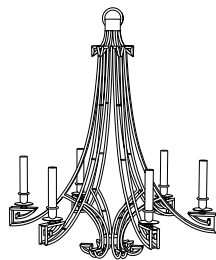

IATESTA
STUDIO

VENETIAN CHANDELIER - SIZE I

41-0216-I
28" Dia. x 33"H

IATESTA STUDIO

FURNITURE
LIGHTING
ACCESSORIES
TEXTILES

CUSTOM SUGGESTIONS

Standard

Standard Size II

Add crystal drops

Standard Venetian Sconce

Eliminate crystal

Two tiers

Hand Made in Maryland
410.604.0360 (P)
410.604.0363 (F)
info@iatestastudio.com
iatestastudio.com

NOTE: Due to variations in printing, the colors shown here cannot absolutely represent true quality and hue. Prior to ordering, please confirm details of this tearsheet and reference finish samples available through your local showroom or sales representative. Line drawings are not drawn to scale.

VENETIAN CHANDELIER - SIZE I

41-0216-I

28" Dia. x 33"H

Finish: L203 / Venetian Silver

6 lights / candelabra sockets / max wattage 40W

UL Listed

Lead Crystal

Weight: 20lbs