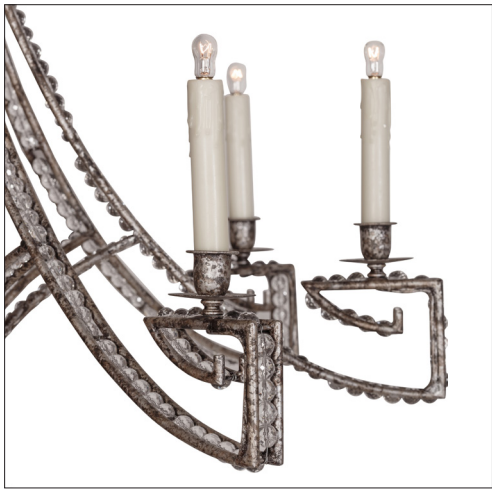

IATESTA  
STUDIO

VENETIAN CHANDELIER - SIZE II

41-0216-II  
38" Dia. x 44"H

## CUSTOM SUGGESTIONS

Standard

Standard Size I

Add crystal drops

Standard Venetian Sconce

Eliminate crystal

Two tiers

Hand Made in Maryland

## VENETIAN CHANDELIER - SIZE II

41-0216-II

38" Dia. x 44"H

Finish: L203 / Venetian Silver

8 lights / candelabra sockets / max wattage 40W

UL Listed

Lead Crystal

Weight: 30 lbs