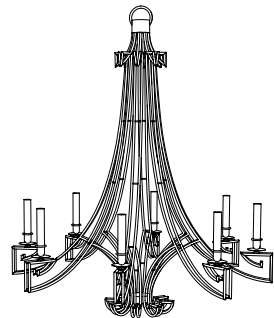

IATESTA  
STUDIO

VENETIAN CHANDELIER - SIZE II

41-0216-II  
38" Dia. x 44"H

## CUSTOM SUGGESTIONS

Standard

Standard Size I

Add crystal drops

Standard Venetian Sconce

Eliminate crystal

Two tiers

Hand Made in Maryland

## VENETIAN CHANDELIER - SIZE II

41-0216-II

38" Dia. x 44"H

Finish: L203 / Venetian Silver

8 lights / candelabra sockets / max wattage 40W

UL Listed

Lead Crystal

Weight: 30 lbs