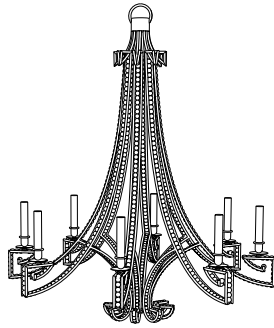

IATESTA  
STUDIO

VENETIAN CHANDELIER - SIZE II

41-0216-II  
38" Dia. x 44"H

## CUSTOM SUGGESTIONS

Standard

Standard Size I

Add crystal drops

Standard Venetian Sconce

Eliminate crystal

Two tiers

Hand Made in Maryland

## VENETIAN CHANDELIER - SIZE II

41-0216-II

38" Dia. x 44"H

Finish: L203 / Venetian Silver

8 lights / candelabra sockets / max wattage 40W

UL Listed

Lead Crystal

Weight: 30 lbs