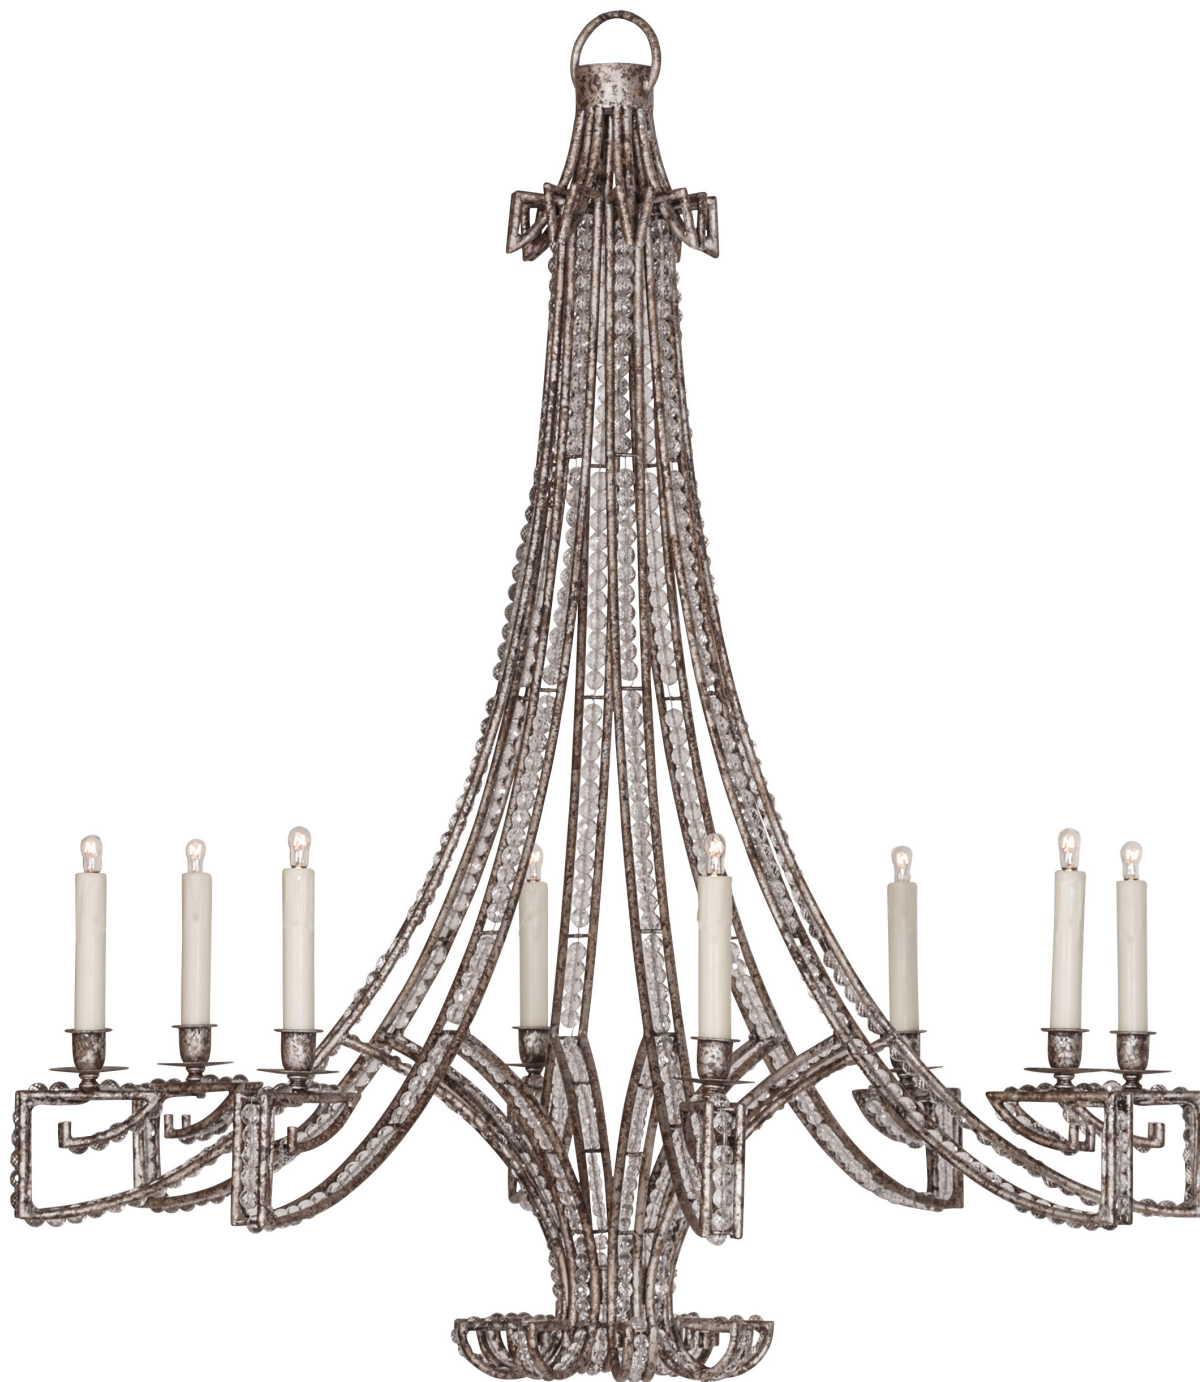

IATESTA  
STUDIO

VENETIAN CHANDELIER - SIZE II

41-0216-II  
38" Dia. x 44"H

## CUSTOM SUGGESTIONS

Standard

Standard Size I

Add crystal drops

Standard Venetian Sconce

Eliminate crystal

Two tiers

Hand Made in Maryland

## VENETIAN CHANDELIER - SIZE II

41-0216-II

38" Dia. x 44"H

Finish: L203 / Venetian Silver

8 lights / candelabra sockets / max wattage 40W

UL Listed

Lead Crystal

Weight: 30 lbs