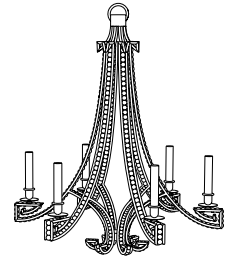

IATESTA  
STUDIO

VENETIAN CHANDELIER - SIZE II

41-0216-II  
38" Dia. x 44"H

## CUSTOM SUGGESTIONS

Standard

Standard Size I

Add crystal drops

Standard Venetian Sconce

Eliminate crystal

Two tiers

Hand Made in Maryland

## VENETIAN CHANDELIER - SIZE II

41-0216-II

38" Dia. x 44"H

Finish: L203 / Venetian Silver

8 lights / candelabra sockets / max wattage 40W

UL Listed

Lead Crystal

Weight: 30 lbs