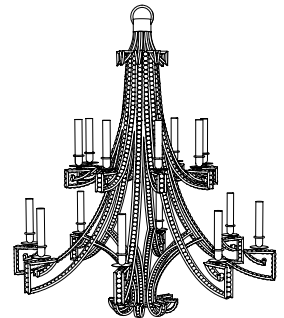

IATESTA  
STUDIO

VENETIAN CHANDELIER - SIZE II

41-0216-II  
38" Dia. x 44"H

## CUSTOM SUGGESTIONS

Standard

Standard Size I

Add crystal drops

Standard Venetian Sconce

Eliminate crystal

Two tiers

Hand Made in Maryland

## VENETIAN CHANDELIER - SIZE II

41-0216-II

38" Dia. x 44"H

Finish: L203 / Venetian Silver

8 lights / candelabra sockets / max wattage 40W

UL Listed

Lead Crystal

Weight: 30 lbs