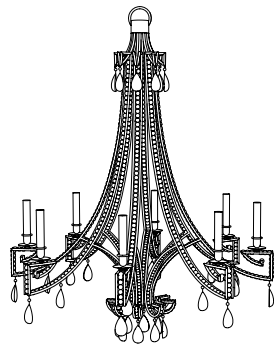

IATESTA  
STUDIO

VENETIAN CHANDELIER - SIZE II

41-0216-II  
38" Dia. x 44"H

## CUSTOM SUGGESTIONS

Standard

Standard Size I

Add crystal drops

Standard Venetian Sconce

Eliminate crystal

Two tiers

Hand Made in Maryland

## VENETIAN CHANDELIER - SIZE II

41-0216-II

38" Dia. x 44"H

Finish: L203 / Venetian Silver

8 lights / candelabra sockets / max wattage 40W

UL Listed

Lead Crystal

Weight: 30 lbs