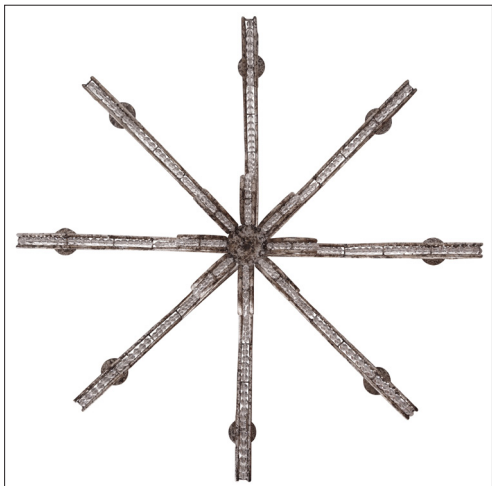

IATESTA  
STUDIO

VENETIAN CHANDELIER - SIZE II

41-0216-II  
38" Dia. x 44"H

## CUSTOM SUGGESTIONS

Standard

Standard Size I

Add crystal drops

Standard Venetian Sconce

Eliminate crystal

Two tiers

Hand Made in Maryland

## VENETIAN CHANDELIER - SIZE II

41-0216-II

38" Dia. x 44"H

Finish: L203 / Venetian Silver

8 lights / candelabra sockets / max wattage 40W

UL Listed

Lead Crystal

Weight: 30 lbs