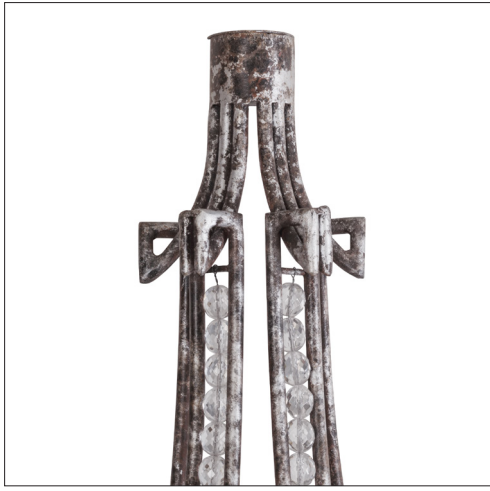

IATESTA
STUDIO

VENETIAN SCONCE

42-0219
12"W x 9"D x 19.5"H

IATESTA STUDIO

FURNITURE
LIGHTING
ACCESSORIES
TEXTILES

CUSTOM SUGGESTIONS

Standard

Eliminate crystal

Add crystal drops

Standard Venetian Chandelier Size I

Three lights

Standard Venetian Chandelier Size II

Hand Made in Maryland
410.604.0360 (P)
410.604.0363 (F)
info@iatestastudio.com
iatestastudio.com

NOTE: Due to variations in printing, the colors shown here cannot absolutely represent true quality and hue. Prior to ordering, please confirm details of this tearsheet and reference finish samples available through your local showroom or sales representative. Line drawings are not drawn to scale.

VENETIAN SCONCE

42-0219

12"W x 9"D x 19.5"H

Finish: L203 / Venetian Silver

2 lights / candelabra sockets / max wattage 40W

UL Listed

Lead Crystal

Weight: 7 lbs