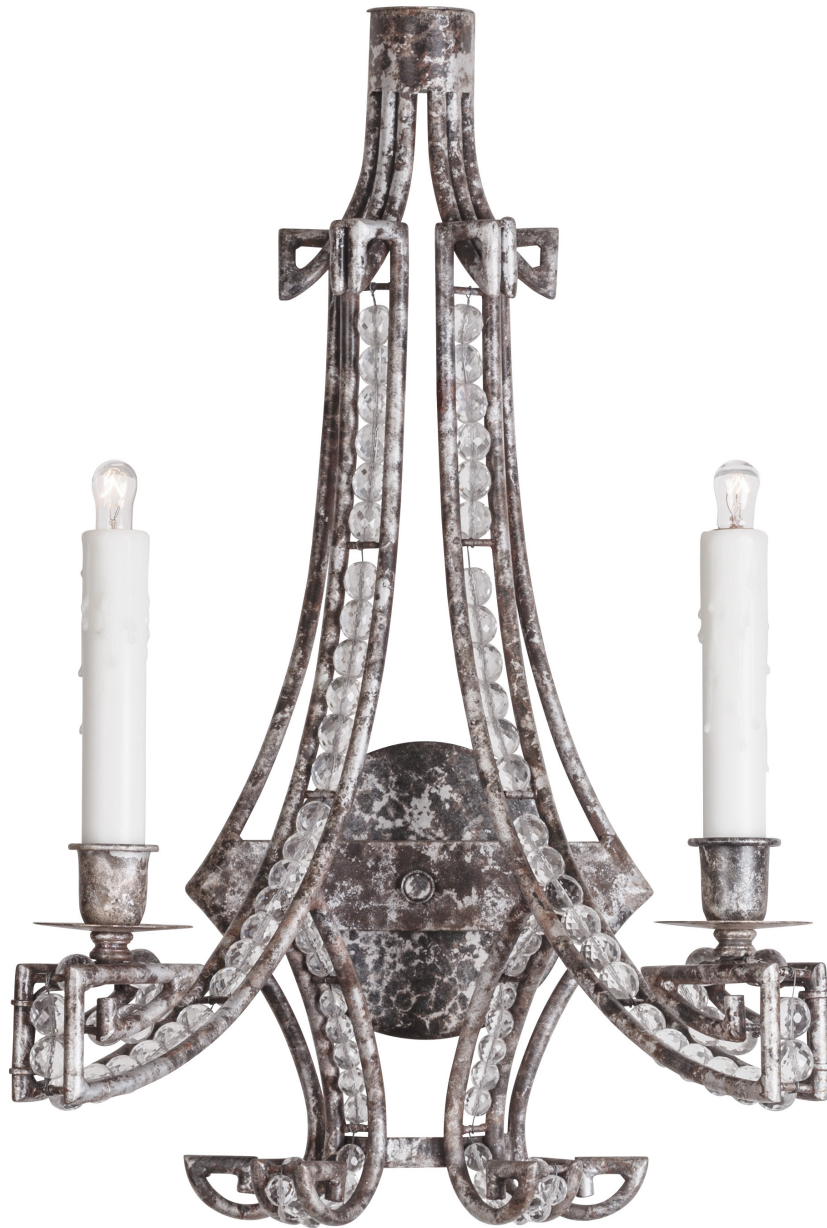

IATESTA
STUDIO

VENETIAN SCONCE

42-0219
12"W x 9"D x 19.5"H

IATESTA STUDIO

FURNITURE
LIGHTING
ACCESSORIES
TEXTILES

CUSTOM SUGGESTIONS

Standard

Eliminate crystal

Add crystal drops

Standard Venetian Chandelier Size I

Three lights

Standard Venetian Chandelier Size II

Hand Made in Maryland
410.604.0360 (P)
410.604.0363 (F)
info@iatestastudio.com
iatestastudio.com

NOTE: Due to variations in printing, the colors shown here cannot absolutely represent true quality and hue. Prior to ordering, please confirm details of this tearsheet and reference finish samples available through your local showroom or sales representative. Line drawings are not drawn to scale.

VENETIAN SCONCE

42-0219

12"W x 9"D x 19.5"H

Finish: L203 / Venetian Silver

2 lights / candelabra sockets / max wattage 40W

UL Listed

Lead Crystal

Weight: 7 lbs