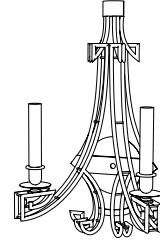

IATESTA
STUDIO

VENETIAN SCONCE

42-0219
12"W x 9"D x 19.5"H

IATESTA STUDIO

FURNITURE
LIGHTING
ACCESSORIES
TEXTILES

CUSTOM SUGGESTIONS

Standard

Eliminate crystal

Add crystal drops

Standard Venetian Chandelier Size I

Three lights

Standard Venetian Chandelier Size II

Hand Made in Maryland
410.604.0360 (P)
410.604.0363 (F)
info@iatestastudio.com
iatestastudio.com

NOTE: Due to variations in printing, the colors shown here cannot absolutely represent true quality and hue. Prior to ordering, please confirm details of this tearsheet and reference finish samples available through your local showroom or sales representative. Line drawings are not drawn to scale.

VENETIAN SCONCE

42-0219

12"W x 9"D x 19.5"H

Finish: L203 / Venetian Silver

2 lights / candelabra sockets / max wattage 40W

UL Listed

Lead Crystal

Weight: 7 lbs