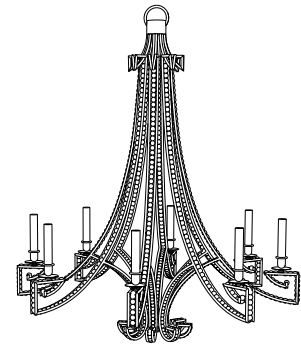

IATESTA
STUDIO

VENETIAN SCONCE

42-0219
12"W x 9"D x 19.5"H

IATESTA STUDIO

FURNITURE
LIGHTING
ACCESSORIES
TEXTILES

CUSTOM SUGGESTIONS

Standard

Eliminate crystal

Add crystal drops

Standard Venetian Chandelier Size I

Three lights

Standard Venetian Chandelier Size II

Hand Made in Maryland
410.604.0360 (P)
410.604.0363 (F)
info@iatestastudio.com
iatestastudio.com

NOTE: Due to variations in printing, the colors shown here cannot absolutely represent true quality and hue. Prior to ordering, please confirm details of this tearsheet and reference finish samples available through your local showroom or sales representative. Line drawings are not drawn to scale.

VENETIAN SCONCE

42-0219

12"W x 9"D x 19.5"H

Finish: L203 / Venetian Silver

2 lights / candelabra sockets / max wattage 40W

UL Listed

Lead Crystal

Weight: 7 lbs