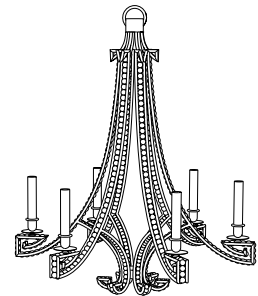

IATESTA
STUDIO

VENETIAN SCONCE

42-0219
12"W x 9"D x 19.5"H

IATESTA STUDIO

FURNITURE
LIGHTING
ACCESSORIES
TEXTILES

CUSTOM SUGGESTIONS

Standard

Eliminate crystal

Add crystal drops

Standard Venetian Chandelier Size I

Three lights

Standard Venetian Chandelier Size II

Hand Made in Maryland
410.604.0360 (P)
410.604.0363 (F)
info@iatestastudio.com
iatestastudio.com

NOTE: Due to variations in printing, the colors shown here cannot absolutely represent true quality and hue. Prior to ordering, please confirm details of this tearsheet and reference finish samples available through your local showroom or sales representative. Line drawings are not drawn to scale.

VENETIAN SCONCE

42-0219

12"W x 9"D x 19.5"H

Finish: L203 / Venetian Silver

2 lights / candelabra sockets / max wattage 40W

UL Listed

Lead Crystal

Weight: 7 lbs