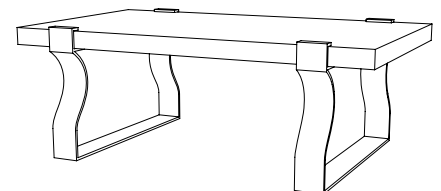

IATESTA
STUDIO

VOIE COCKTAIL TABLE

15-1909
36.875"W x 36.875"D x 17"H

IATESTA STUDIO

FURNITURE
LIGHTING
ACCESSORIES
TEXTILES

CUSTOM SUGGESTIONS

Standard

Standard Voie Console

Standard Voie Side Table

Standard Layne Console

As a center table

As a rectangle

Hand Made in Maryland
410.604.0360 (P)
410.604.0363 (F)
info@iatestastudio.com
iatestastudio.com

NOTE: Due to variations in printing, the colors shown here cannot absolutely represent true quality and hue. Prior to ordering, please confirm details of this tearsheet and reference finish samples available through your local showroom or sales representative. Line drawings are not drawn to scale.

VOIE COCKTAIL TABLE

Design Staash\Quinn

15-1909

36.875"W x 36.875"D x 17"H

Top: 36" Dia.

Top Species: Rough-Sawn Poplar

Top Finish As Shown: Cool White

Base Finish: T310 / Scorched Silver Leaf