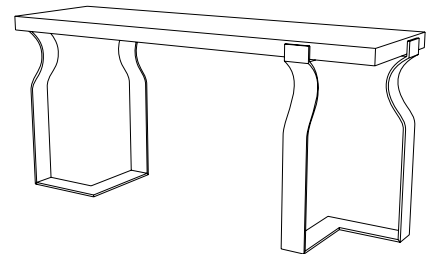

IATESTA
STUDIO

VOIE COCKTAIL TABLE

15-1909
36.875"W x 36.875"D x 17"H

IATESTA STUDIO

FURNITURE
LIGHTING
ACCESSORIES
TEXTILES

CUSTOM SUGGESTIONS

Standard

Standard Voie Console

Standard Voie Side Table

Standard Layne Console

As a center table

As a rectangle

Hand Made in Maryland
410.604.0360 (P)
410.604.0363 (F)
info@iatestastudio.com
iatestastudio.com

NOTE: Due to variations in printing, the colors shown here cannot absolutely represent true quality and hue. Prior to ordering, please confirm details of this tearsheet and reference finish samples available through your local showroom or sales representative. Line drawings are not drawn to scale.

VOIE COCKTAIL TABLE

Design Staash\Quinn

15-1909

36.875"W x 36.875"D x 17"H

Top: 36" Dia.

Top Species: Rough-Sawn Poplar

Top Finish As Shown: Cool White

Base Finish: T310 / Scorched Silver Leaf