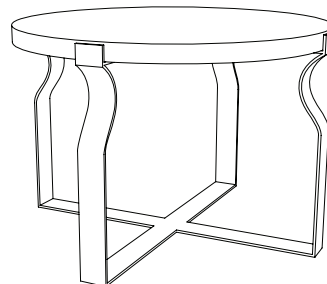

IATESTA
STUDIO

VOIE COCKTAIL TABLE

15-1909
36.875"W x 36.875"D x 17"H

IATESTA STUDIO

FURNITURE
LIGHTING
ACCESSORIES
TEXTILES

CUSTOM SUGGESTIONS

Standard

Standard Voie Console

Standard Voie Side Table

Standard Layne Console

As a center table

As a rectangle

Hand Made in Maryland
410.604.0360 (P)
410.604.0363 (F)
info@iatestastudio.com
iatestastudio.com

NOTE: Due to variations in printing, the colors shown here cannot absolutely represent true quality and hue. Prior to ordering, please confirm details of this tearsheet and reference finish samples available through your local showroom or sales representative. Line drawings are not drawn to scale.

VOIE COCKTAIL TABLE

Design Staash\Quinn

15-1909

36.875"W x 36.875"D x 17"H

Top: 36" Dia.

Top Species: Rough-Sawn Poplar

Top Finish As Shown: Cool White

Base Finish: T310 / Scorched Silver Leaf