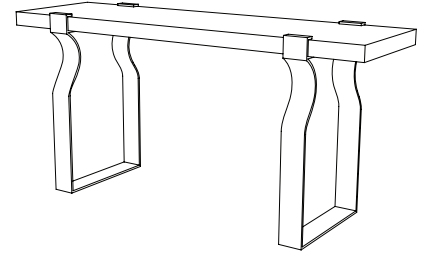

IATESTA
STUDIO

VOIE COCKTAIL TABLE

15-1909
36.875"W x 36.875"D x 17"H

IATESTA STUDIO

FURNITURE
LIGHTING
ACCESSORIES
TEXTILES

CUSTOM SUGGESTIONS

Standard

Standard Voie Console

Standard Voie Side Table

Standard Layne Console

As a center table

As a rectangle

Hand Made in Maryland
410.604.0360 (P)
410.604.0363 (F)
info@iatestastudio.com
iatestastudio.com

NOTE: Due to variations in printing, the colors shown here cannot absolutely represent true quality and hue. Prior to ordering, please confirm details of this tearsheet and reference finish samples available through your local showroom or sales representative. Line drawings are not drawn to scale.

VOIE COCKTAIL TABLE

Design Staash\Quinn

15-1909

36.875"W x 36.875"D x 17"H

Top: 36" Dia.

Top Species: Rough-Sawn Poplar

Top Finish As Shown: Cool White

Base Finish: T310 / Scorched Silver Leaf