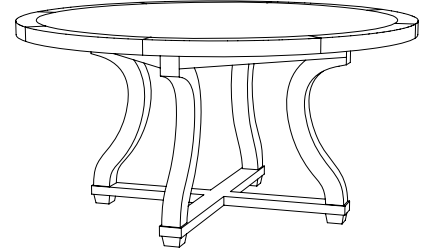

IATESTA
STUDIO

WARDOUR SIDE TABLE

14-2006
30" Dia. x 28"H

IATESTA STUDIO

FURNITURE
LIGHTING
ACCESSORIES
TEXTILES

CUSTOM SUGGESTIONS

Standard

Standard Wardour Dining Table

Add stretchers

Standard Arrundell Dining Table Size I

Square

Hand Made in Maryland

410.604.0360 (P)

410.604.0363 (F)

info@iatestastudio.com

iatestastudio.com

WARDOUR SIDE TABLE

Design Staash\Quinn

14-2006

30" Dia. x 28"H

Species: White Oak - Rift Sawn

Finish: O202 / Smoky Oak - matte

Custom sizes and finishes available

8.20