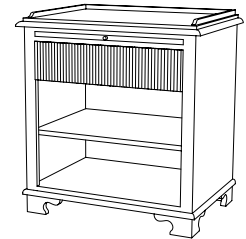

IATESTA
STUDIO

WEATHERLY BREAKFRONT

32-0602
68"W x 18"D x 36"H

IATESTA

FURNITURE
LIGHTING
ACCESSORIES
TEXTILES

STUDIO

CUSTOM SUGGESTIONS

Standard

Standard Weatherly Commode

As a dresser

Standard Weatherly Chest

As a tall cabinet v.1

Standard Weatherly Nightstand

Hand Made in Maryland
410.604.0360 (P)
410.604.0363 (F)
info@iatestastudio.com
iatestastudio.com