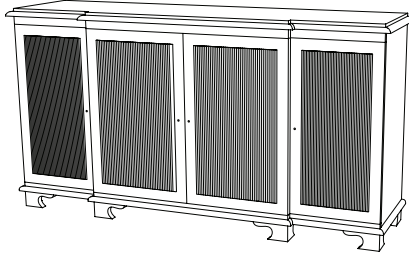

IATESTA
STUDIO

WEATHERLY BREAKFRONT

32-0602
68"W x 18"D x 36"H

IATESTA

FURNITURE
LIGHTING
ACCESSORIES
TEXTILES

STUDIO

CUSTOM SUGGESTIONS

Standard