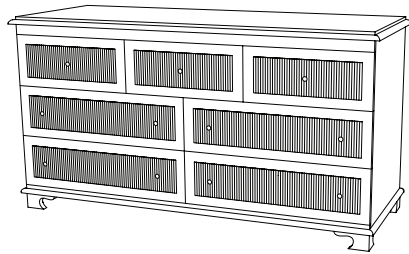

IATESTA
STUDIO

WEATHERLY BREAKFRONT

32-0602
68"W x 18"D x 36"H

IATESTA

FURNITURE
LIGHTING
ACCESSORIES
TEXTILES

STUDIO

CUSTOM SUGGESTIONS

Standard

Standard Weatherly Commode

As a dresser

Standard Weatherly Chest

As a tall cabinet v.1

Standard Weatherly Nightstand

Hand Made in Maryland
410.604.0360 (P)
410.604.0363 (F)
info@iatestastudio.com
iatestastudio.com