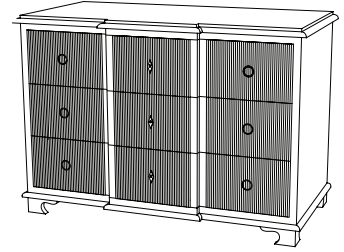

IATESTA
STUDIO

WEATHERLY BREAKFRONT

32-0602
68"W x 18"D x 36"H

IATESTA

FURNITURE
LIGHTING
ACCESSORIES
TEXTILES

STUDIO

CUSTOM SUGGESTIONS

Standard