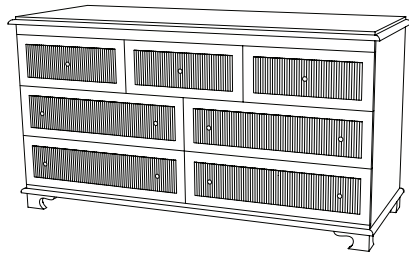

IATESTA
STUDIO

WEATHERLY BREAKFRONT

32-0602
68"W x 18"D x 36"H

IATESTA FURNITURE
STUDIO LIGHTING
ACCESSORIES
TEXTILES

CUSTOM SUGGESTIONS

Standard

Standard Weatherly Commode

As a dresser

Standard Weatherly Chest

As a tall cabinet v.1

Standard Weatherly Nightstand

WEATHERLY BREAKFRONT

32-0602

68"W x 18"D x 36"H

Species: Butter Walnut

Finish: BW301 / Weatherly

Top: Hand-scraped

Four doors concealing three compartments with

one drawer and two adjustable shelves in each

Hardware: Antiqued brass

Piece made to go against a wall

Custom sizes and finishes available

Hand Made in Maryland
410.604.0360 (P)
410.604.0363 (F)
info@iatestastudio.com
iatestastudio.com