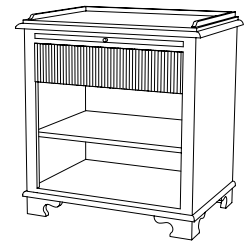

IATESTA
STUDIO

WEATHERLY BREAKFRONT

32-0602
68"W x 18"D x 36"H

IATESTA FURNITURE
STUDIO LIGHTING
ACCESSORIES
TEXTILES

CUSTOM SUGGESTIONS

Standard

Standard Weatherly Commode

As a dresser

Standard Weatherly Chest

As a tall cabinet v.1

Standard Weatherly Nightstand

WEATHERLY BREAKFRONT

32-0602

68"W x 18"D x 36"H

Species: Butter Walnut

Finish: BW301 / Weatherly

Top: Hand-scraped

Four doors concealing three compartments with

one drawer and two adjustable shelves in each

Hardware: Antiqued brass

Piece made to go against a wall

Custom sizes and finishes available

Hand Made in Maryland
410.604.0360 (P)
410.604.0363 (F)
info@iatestastudio.com
iatestastudio.com