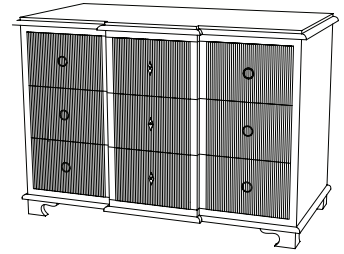

IATESTA
STUDIO

WEATHERLY BREAKFRONT

32-0602
68"W x 18"D x 36"H

IATESTA FURNITURE
STUDIO LIGHTING
ACCESSORIES
TEXTILES

CUSTOM SUGGESTIONS

Standard

Standard Weatherly Commode

As a dresser

Standard Weatherly Chest

As a tall cabinet v.1

Standard Weatherly Nightstand

WEATHERLY BREAKFRONT

32-0602

68"W x 18"D x 36"H

Species: Butter Walnut

Finish: BW301 / Weatherly

Top: Hand-scraped

Four doors concealing three compartments with

one drawer and two adjustable shelves in each

Hardware: Antiqued brass

Piece made to go against a wall

Custom sizes and finishes available

Hand Made in Maryland
410.604.0360 (P)
410.604.0363 (F)
info@iatestastudio.com
iatestastudio.com