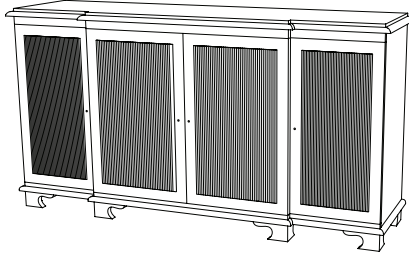

IATESTA
STUDIO

WEATHERLY BREAKFRONT

32-0602
68"W x 18"D x 36"H

IATESTA FURNITURE
STUDIO LIGHTING
ACCESSORIES
TEXTILES

CUSTOM SUGGESTIONS

Standard

Standard Weatherly Commode

As a dresser

Standard Weatherly Chest

As a tall cabinet v.1

Standard Weatherly Nightstand

WEATHERLY BREAKFRONT

32-0602

68"W x 18"D x 36"H

Species: Butter Walnut

Finish: BW301 / Weatherly

Top: Hand-scraped

Four doors concealing three compartments with

one drawer and two adjustable shelves in each

Hardware: Antiqued brass

Piece made to go against a wall

Custom sizes and finishes available

Hand Made in Maryland
410.604.0360 (P)
410.604.0363 (F)
info@iatestastudio.com
iatestastudio.com