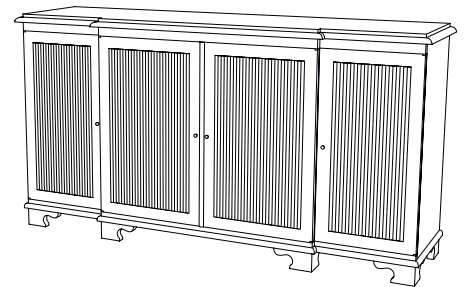

IATESTA
STUDIO

WEATHERLY CHEST

32-0722
30"W x 21"D x 32"H

iatestastudio.com

All content © by Iatesta Studio

IATESTA STUDIO

FURNITURE
LIGHTING
ACCESSORIES
TEXTILES

CUSTOM SUGGESTIONS

Standard

Standard Nightstand

Standard Commode

Standard Breakfront

With one drawer and two doors

With pull-out tray and three drawers

Hand Made in Maryland
410.604.0360 (P)
410.604.0363 (F)
info@iatestastudio.com
iatestastudio.com

WEATHERLY CHEST

32-0722

30"W x 21"D x 32"H

Species: Walnut

Finish: W208 / Italian Walnut on Walnut

One pull-out tray

Two doors concealing one compartment with one adjustable shelf

Hardware: Antiqued brass