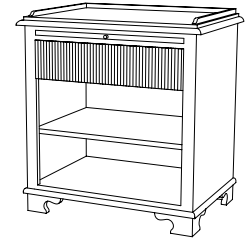

IATESTA
STUDIO

WEATHERLY CHEST

32-0722
30"W x 21"D x 32"H

iatestastudio.com

All content © by Iatesta Studio

IATESTA STUDIO

FURNITURE
LIGHTING
ACCESSORIES
TEXTILES

CUSTOM SUGGESTIONS

Standard

Standard Nightstand

Standard Commode

Standard Breakfront

With one drawer and two doors

With pull-out tray and three drawers

Hand Made in Maryland
410.604.0360 (P)
410.604.0363 (F)
info@iatestastudio.com
iatestastudio.com

WEATHERLY CHEST

32-0722

30"W x 21"D x 32"H

Species: Walnut

Finish: W208 / Italian Walnut on Walnut

One pull-out tray

Two doors concealing one compartment with one adjustable shelf

Hardware: Antiqued brass