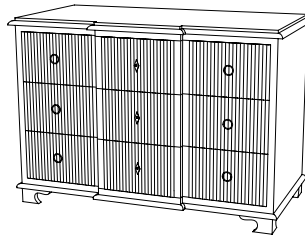

IATESTA
STUDIO

WEATHERLY CHEST

32-0722
30"W x 21"D x 32"H

iatestastudio.com

All content © by Iatesta Studio

IATESTA STUDIO

FURNITURE
LIGHTING
ACCESSORIES
TEXTILES

CUSTOM SUGGESTIONS

Standard

Standard Nightstand

Standard Commode

Standard Breakfront

With one drawer and two doors

With pull-out tray and three drawers

Hand Made in Maryland
410.604.0360 (P)
410.604.0363 (F)
info@iatestastudio.com
iatestastudio.com

WEATHERLY CHEST

32-0722

30"W x 21"D x 32"H

Species: Walnut

Finish: W208 / Italian Walnut on Walnut

One pull-out tray

Two doors concealing one compartment with one adjustable shelf

Hardware: Antiqued brass