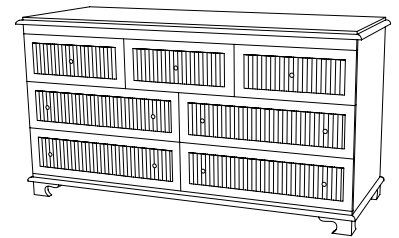

As a dresser

Hand Made in Maryland
410.604.0360 (P)
410.604.0363 (F)
info@iatestastudio.com
iatestastudio.com

NOTE: Due to variations in printing, the colors shown here cannot absolutely represent true quality and hue. Prior to ordering, please confirm details of this tearsheet and reference finish samples available through your local showroom or sales representative. Line drawings are not drawn to scale.

WEATHERLY COMMODE

31-1120

52"W x 26"D x 36"H

Species: Painted

Finish: PF206 / Weathered Wood

Three drawers with solid bottoms, mounted on concealed soft close slides

Hardware: Antiqued brass

Piece made to go against a wall

Custom sizes and finishes available