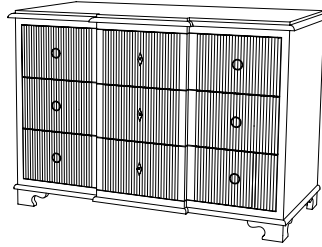

IATESTA
STUDIO

WEATHERLY COMMODE

31-1120
52"W x 26"D x 36"H

CUSTOM SUGGESTIONS

Standard

Standard Breakfront

Standard Chest

Standard Nightstand

WEATHERLY COMMODE

31-1120

52"W x 26"D x 36"H

Species: Painted

Finish: PF206 / Weathered Wood

Three drawers with solid bottoms, mounted on concealed soft close slides

Hardware: Antiqued brass

Piece made to go against a wall