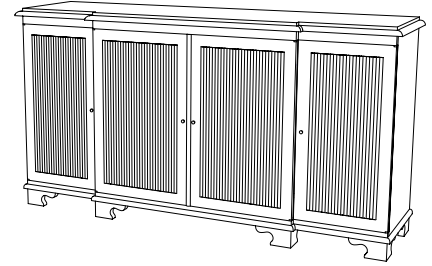

IATESTA
STUDIO

WEATHERLY COMMODE

31-1120
52"W x 26"D x 36"H

CUSTOM SUGGESTIONS

Standard

Standard Breakfront

Standard Chest

Standard Nightstand

WEATHERLY COMMODE

31-1120

52"W x 26"D x 36"H

Species: Painted

Finish: PF206 / Weathered Wood

Three drawers with solid bottoms, mounted on concealed soft close slides

Hardware: Antiqued brass

Piece made to go against a wall