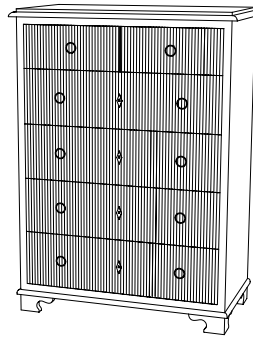

IATESTA
STUDIO

WEATHERLY COMMODE

31-1120
52"W x 26"D x 36"H

CUSTOM SUGGESTIONS

Standard

Standard Breakfront

Standard Chest

Standard Nightstand

As a bureau

As a dresser

Hand Made in Maryland
410.604.0360 (P)
410.604.0363 (F)
info@iatestastudio.com
iatestastudio.com

NOTE: Due to variations in printing, the colors shown here cannot absolutely represent true quality and hue. Prior to ordering, please confirm details of this tearsheet and reference finish samples available through your local showroom or sales representative. Line drawings are not drawn to scale.

WEATHERLY COMMODE

31-1120

52"W x 26"D x 36"H

Species: Painted

Finish: PF206 / Weathered Wood

Three drawers with solid bottoms, mounted on concealed soft close slides

Hardware: Antiqued brass

Piece made to go against a wall