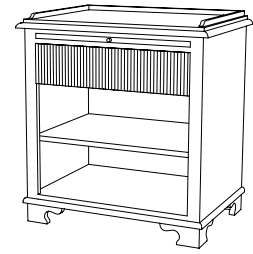

IATESTA
STUDIO

WEATHERLY COMMODE

31-1120
52"W x 26"D x 36"H

CUSTOM SUGGESTIONS

Standard

Standard Breakfront

Standard Chest

Standard Nightstand

WEATHERLY COMMODE

31-1120

52"W x 26"D x 36"H

Species: Painted

Finish: PF206 / Weathered Wood

Three drawers with solid bottoms, mounted on concealed soft close slides

Hardware: Antiqued brass

Piece made to go against a wall