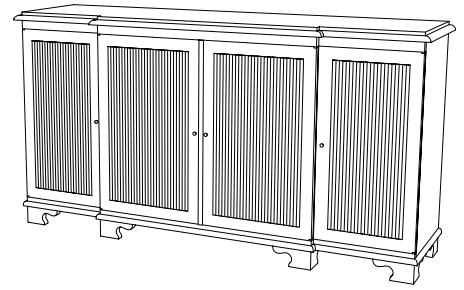

IATESTA
STUDIO

WEATHERLY NIGHTSTAND

32-1812
30"W x 21"D x 32"H

IATESTA STUDIO

FURNITURE
LIGHTING
ACCESSORIES
TEXTILES

CUSTOM SUGGESTIONS

Standard

Standard Chest

Standard Commode

Standard Breakfront

With one drawer and two doors

With pull-out tray and three drawers

WEATHERLY NIGHTSTAND

32-1812

30"W x 21"D x 32"H

Species: Walnut

Finish: W202 / Fairmont

One pull-out tray

One drawer with solid bottom, mounted on concealed soft close slides

above one open compartment with one adjustable shelf

Hardware: Antiqued brass

Piece made to go against a wall