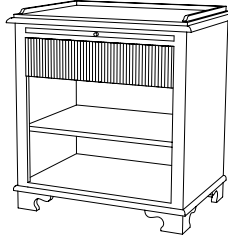

IATESTA
STUDIO

WEATHERLY NIGHTSTAND

32-1812
30"W x 21"D x 32"H

IATESTA STUDIO

FURNITURE
LIGHTING
ACCESSORIES
TEXTILES

CUSTOM SUGGESTIONS

Standard

Standard Chest

Standard Commode

Standard Breakfront

With one drawer and two doors

With pull-out tray and three drawers

WEATHERLY NIGHTSTAND

32-1812

30"W x 21"D x 32"H

Species: Walnut

Finish: W202 / Fairmont

One pull-out tray

One drawer with solid bottom, mounted on concealed soft close slides

above one open compartment with one adjustable shelf

Hardware: Antiqued brass

Piece made to go against a wall