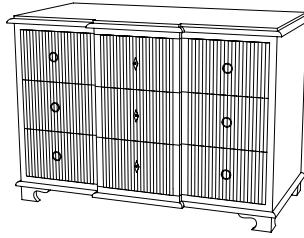

IATESTA
STUDIO

WEATHERLY NIGHTSTAND

32-1812
30"W x 21"D x 32"H

IATESTA STUDIO

FURNITURE
LIGHTING
ACCESSORIES
TEXTILES

CUSTOM SUGGESTIONS

Standard

Standard Chest

Standard Commode

Standard Breakfront

With one drawer and two doors

With pull-out tray and three drawers

WEATHERLY NIGHTSTAND

32-1812

30"W x 21"D x 32"H

Species: Walnut

Finish: W202 / Fairmont

One pull-out tray

One drawer with solid bottom, mounted on concealed soft close slides

above one open compartment with one adjustable shelf

Hardware: Antiqued brass

Piece made to go against a wall