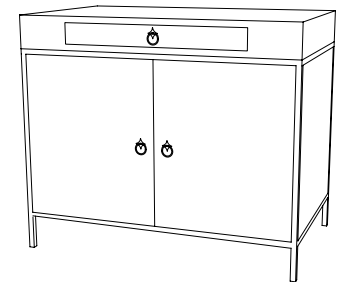

As a cabinet

Hand Made in Maryland
410.604.0360 (P)
410.604.0363 (F)
info@iatestastudio.com
iatestastudio.com

NOTE: Due to variations in printing, the colors shown here cannot absolutely represent true quality and hue. Prior to ordering, please confirm details of this tearsheet and reference finish samples available through your local showroom or sales representative. Line drawings are not drawn to scale.

WEEMS COFFEE TABLE

15-0808

54"W x 36"D x 18"H

Top & Shelf Species: Rough-Sawn Wood

Top & Shelf Finish: Antiqued Gray – As Shown

Base Finish: T208 / Antique Rust

Base in faux bois textured steel

Custom sizes and finishes available