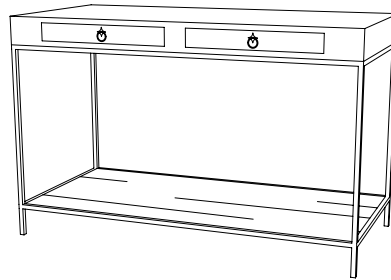

As a console v.1