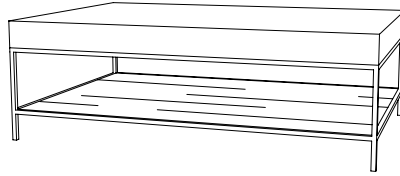

IATESTA STUDIO

FURNITURE
LIGHTING
ACCESSORIES
TEXTILES

CUSTOM SUGGESTIONS

Standard