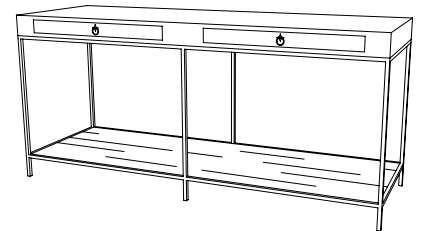

## CUSTOM SUGGESTIONS

Standard

Standard Table

As a console v.1

As a console v.2

As a writing desk

As a cabinet

Hand Made in Maryland  
410.604.0360 (P)  
410.604.0363 (F)  
info@iatestastudio.com  
iatestastudio.com

## WEEMS COFFEE TABLE

15-0808

54"W x 36"D x 18"H

Top & Shelf Species: Rough-Sawn Wood

Top & Shelf Finish: Antiqued Gray – As Shown

Base Finish: T208 / Antique Rust

Base in faux bois textured steel

Custom sizes and finishes available