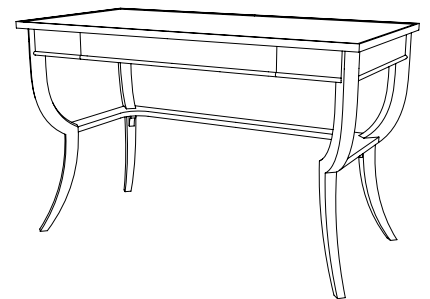

IATESTA
STUDIO

WHITTMAN TABLE - SIZE I

14-1702-I
28"W x 28"D x 28"H

IATESTA FURNITURE
STUDIO LIGHTING
ACCESSORIES
TEXTILES

CUSTOM SUGGESTIONS

Standard

Standard Size II

Eliminate shelf

As a round

As a console

As a writing desk

Hand Made in Maryland
410.604.0360 (P)
410.604.0363 (F)
info@iatestastudio.com
iatestastudio.com

NOTE: Due to variations in printing, the colors shown here cannot absolutely represent true quality and hue. Prior to ordering, please confirm details of this tearsheet and reference finish samples available through your local showroom or sales representative. Line drawings are not drawn to scale.

WHITTMAN TABLE - SIZE I

14-1702-I

28"W x 28"D x 28"H

Species: Walnut

Finish: W212 / Whittman

Accents: Ebonized

One drawer on the width side – no hardware

One shelf