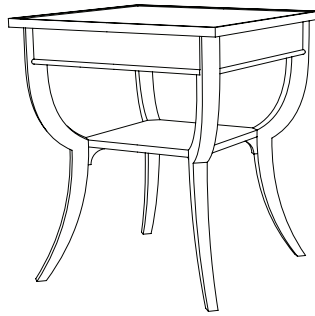

IATESTA
STUDIO

WHITTMAN TABLE - SIZE I

14-1702-I
28"W x 28"D x 28"H

IATESTA FURNITURE
STUDIO LIGHTING
ACCESSORIES
TEXTILES

CUSTOM SUGGESTIONS

Standard

Standard Size II

Eliminate shelf

As a round

As a console

As a writing desk

Hand Made in Maryland
410.604.0360 (P)
410.604.0363 (F)
info@iatestastudio.com
iatestastudio.com

NOTE: Due to variations in printing, the colors shown here cannot absolutely represent true quality and hue. Prior to ordering, please confirm details of this tearsheet and reference finish samples available through your local showroom or sales representative. Line drawings are not drawn to scale.

WHITTMAN TABLE - SIZE I

14-1702-I

28"W x 28"D x 28"H

Species: Walnut

Finish: W212 / Whittman

Accents: Ebonized

One drawer on the width side – no hardware

One shelf