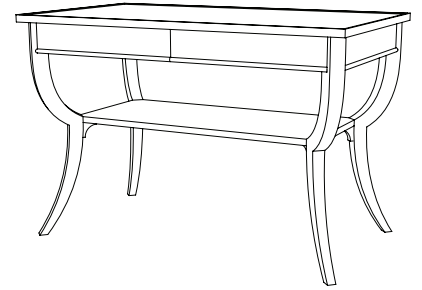

IATESTA
STUDIO

WHITTMAN TABLE - SIZE I

14-1702-I
28"W x 28"D x 28"H

IATESTA FURNITURE
STUDIO LIGHTING
ACCESSORIES
TEXTILES

CUSTOM SUGGESTIONS

Standard

Standard Size II

Eliminate shelf

As a round

As a console

As a writing desk

Hand Made in Maryland
410.604.0360 (P)
410.604.0363 (F)
info@iatestastudio.com
iatestastudio.com

NOTE: Due to variations in printing, the colors shown here cannot absolutely represent true quality and hue. Prior to ordering, please confirm details of this tearsheet and reference finish samples available through your local showroom or sales representative. Line drawings are not drawn to scale.

WHITTMAN TABLE - SIZE I

14-1702-I

28"W x 28"D x 28"H

Species: Walnut

Finish: W212 / Whittman

Accents: Ebonized

One drawer on the width side – no hardware

One shelf