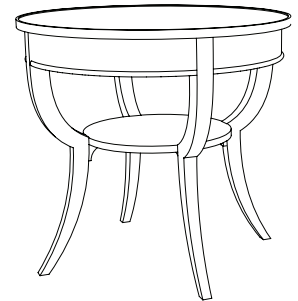

IATESTA
STUDIO

WHITTMAN TABLE - SIZE I

14-1702-I
28"W x 28"D x 28"H

IATESTA FURNITURE
STUDIO LIGHTING
ACCESSORIES
TEXTILES

CUSTOM SUGGESTIONS

Standard

Standard Size II

Eliminate shelf

As a round

As a console

As a writing desk

Hand Made in Maryland
410.604.0360 (P)
410.604.0363 (F)
info@iatestastudio.com
iatestastudio.com

NOTE: Due to variations in printing, the colors shown here cannot absolutely represent true quality and hue. Prior to ordering, please confirm details of this tearsheet and reference finish samples available through your local showroom or sales representative. Line drawings are not drawn to scale.

WHITTMAN TABLE - SIZE I

14-1702-I

28"W x 28"D x 28"H

Species: Walnut

Finish: W212 / Whittman

Accents: Ebonized

One drawer on the width side – no hardware

One shelf