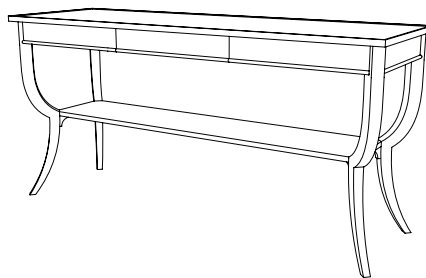

IATESTA
STUDIO

WHITTMAN TABLE - SIZE I

14-1702-I
28"W x 28"D x 28"H

IATESTA FURNITURE
STUDIO LIGHTING
ACCESSORIES
TEXTILES

CUSTOM SUGGESTIONS

Standard

Standard Size II

Eliminate shelf

As a round

As a console

As a writing desk

Hand Made in Maryland
410.604.0360 (P)
410.604.0363 (F)
info@iatestastudio.com
iatestastudio.com

NOTE: Due to variations in printing, the colors shown here cannot absolutely represent true quality and hue. Prior to ordering, please confirm details of this tearsheet and reference finish samples available through your local showroom or sales representative. Line drawings are not drawn to scale.

WHITTMAN TABLE - SIZE I

14-1702-I

28"W x 28"D x 28"H

Species: Walnut

Finish: W212 / Whittman

Accents: Ebonized

One drawer on the width side – no hardware

One shelf