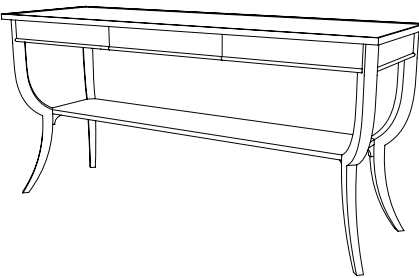

IATESTA
STUDIO

WHITTMAN TABLE - SIZE II

14-1702-II
42"W x 24"D x 28"H

IATESTA STUDIO

FURNITURE
LIGHTING
ACCESSORIES
TEXTILES

CUSTOM SUGGESTIONS

Standard

Standard Size I

Eliminate shelf

As a round

As a console

As a writing desk

Hand Made in Maryland
410.604.0360 (P)
410.604.0363 (F)
info@iatestastudio.com
iatestastudio.com

NOTE: Due to variations in printing, the colors shown here cannot absolutely represent true quality and hue. Prior to ordering, please confirm details of this tearsheet and reference finish samples available through your local showroom or sales representative. Line drawings are not drawn to scale.

WHITTMAN TABLE - SIZE II

14-1702-II

42"W x 24"D x 28"H

Species: Walnut

Finish: W212 / Whittman

Accents: Ebonized

Two drawers on one width side – no hardware

One shelf