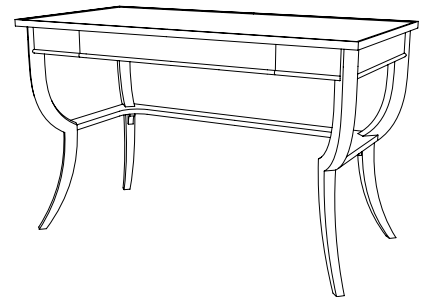

IATESTA
STUDIO

WHITTMAN TABLE - SIZE II

14-1702-II
42"W x 24"D x 28"H

IATESTA STUDIO

FURNITURE
LIGHTING
ACCESSORIES
TEXTILES

CUSTOM SUGGESTIONS

Standard

Standard Size I

Eliminate shelf

As a round

As a console

As a writing desk

Hand Made in Maryland
410.604.0360 (P)
410.604.0363 (F)
info@iatestastudio.com
iatestastudio.com

NOTE: Due to variations in printing, the colors shown here cannot absolutely represent true quality and hue. Prior to ordering, please confirm details of this tearsheet and reference finish samples available through your local showroom or sales representative. Line drawings are not drawn to scale.

WHITTMAN TABLE - SIZE II

14-1702-II

42"W x 24"D x 28"H

Species: Walnut

Finish: W212 / Whittman

Accents: Ebonized

Two drawers on one width side – no hardware

One shelf