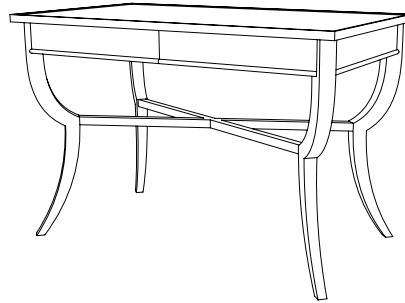

IATESTA
STUDIO

WHITTMAN TABLE - SIZE II

14-1702-II
42"W x 24"D x 28"H

IATESTA STUDIO

FURNITURE
LIGHTING
ACCESSORIES
TEXTILES

CUSTOM SUGGESTIONS

Standard

Standard Size I

Eliminate shelf

As a round

As a console

As a writing desk

Hand Made in Maryland
410.604.0360 (P)
410.604.0363 (F)
info@iatestastudio.com
iatestastudio.com

NOTE: Due to variations in printing, the colors shown here cannot absolutely represent true quality and hue. Prior to ordering, please confirm details of this tearsheet and reference finish samples available through your local showroom or sales representative. Line drawings are not drawn to scale.

WHITTMAN TABLE - SIZE II

14-1702-II

42"W x 24"D x 28"H

Species: Walnut

Finish: W212 / Whittman

Accents: Ebonized

Two drawers on one width side – no hardware

One shelf