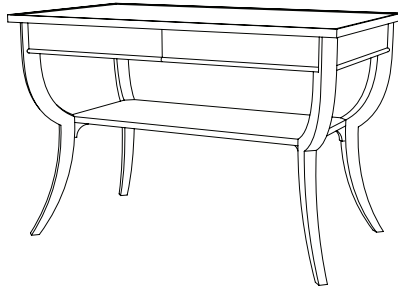

IATESTA
STUDIO

WHITTMAN TABLE - SIZE II

14-1702-II
42"W x 24"D x 28"H

IATESTA STUDIO

FURNITURE
LIGHTING
ACCESSORIES
TEXTILES

CUSTOM SUGGESTIONS

Standard

Standard Size I

Eliminate shelf

As a round

As a console

As a writing desk

Hand Made in Maryland
410.604.0360 (P)
410.604.0363 (F)
info@iatestastudio.com
iatestastudio.com

NOTE: Due to variations in printing, the colors shown here cannot absolutely represent true quality and hue. Prior to ordering, please confirm details of this tearsheet and reference finish samples available through your local showroom or sales representative. Line drawings are not drawn to scale.

WHITTMAN TABLE - SIZE II

14-1702-II

42"W x 24"D x 28"H

Species: Walnut

Finish: W212 / Whittman

Accents: Ebonized

Two drawers on one width side – no hardware

One shelf