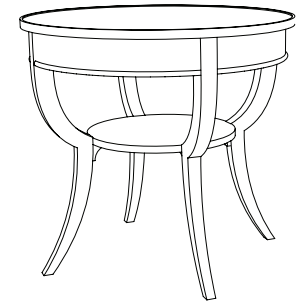

IATESTA
STUDIO

WHITTMAN TABLE - SIZE II

14-1702-II
42"W x 24"D x 28"H

IATESTA STUDIO

FURNITURE
LIGHTING
ACCESSORIES
TEXTILES

CUSTOM SUGGESTIONS

Standard

Standard Size I

Eliminate shelf

As a round

As a console

As a writing desk

Hand Made in Maryland
410.604.0360 (P)
410.604.0363 (F)
info@iatestastudio.com
iatestastudio.com

NOTE: Due to variations in printing, the colors shown here cannot absolutely represent true quality and hue. Prior to ordering, please confirm details of this tearsheet and reference finish samples available through your local showroom or sales representative. Line drawings are not drawn to scale.

WHITTMAN TABLE - SIZE II

14-1702-II

42"W x 24"D x 28"H

Species: Walnut

Finish: W212 / Whittman

Accents: Ebonized

Two drawers on one width side – no hardware

One shelf