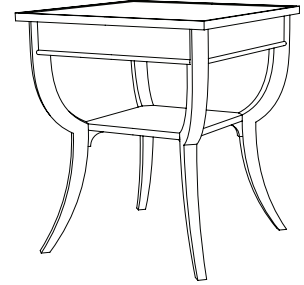

IATESTA
STUDIO

WHITTMAN TABLE - SIZE II

14-1702-II
42"W x 24"D x 28"H

IATESTA STUDIO

FURNITURE
LIGHTING
ACCESSORIES
TEXTILES

CUSTOM SUGGESTIONS

Standard

Standard Size I

Eliminate shelf

As a round

As a console

As a writing desk

Hand Made in Maryland
410.604.0360 (P)
410.604.0363 (F)
info@iatestastudio.com
iatestastudio.com

NOTE: Due to variations in printing, the colors shown here cannot absolutely represent true quality and hue. Prior to ordering, please confirm details of this tearsheet and reference finish samples available through your local showroom or sales representative. Line drawings are not drawn to scale.

WHITTMAN TABLE - SIZE II

14-1702-II

42"W x 24"D x 28"H

Species: Walnut

Finish: W212 / Whittman

Accents: Ebonized

Two drawers on one width side – no hardware

One shelf