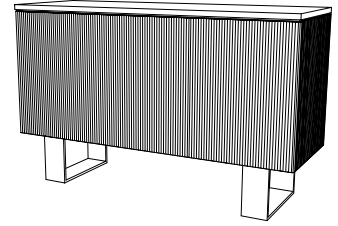

IATESTA
STUDIO

WYE CREDENZA - SIZE I

32-1808-I
42"W x 21"D x 35"H

IATESTA STUDIO

FURNITURE
LIGHTING
ACCESSORIES
TEXTILES

CUSTOM SUGGESTIONS

Standard

Standard Size II

Eliminate reeding

Standard Size III

As a commode

As a console

Hand Made in Maryland
410.604.0360 (P)
410.604.0363 (F)
info@iatestastudio.com
iatestastudio.com

NOTE: Due to variations in printing, the colors shown here cannot absolutely represent true quality and hue. Prior to ordering, please confirm details of this tearsheet and reference finish samples available through your local showroom or sales representative. Line drawings are not drawn to scale.

WYE CREDENZA - SIZE I

Design Staash\Quinn
32-1808-I

42"W x 21"D x 35"H

Species: White Oak - Rift Sawn

Finish: O316 / Sonoran

Base Finish: T201 / Bronze

Two doors concealing open compartment with one drawer and one adjustable shelf

Interior finished to match exterior

Hardware: Touch latch

Piece made to go against a wall

Custom sizes and finishes available