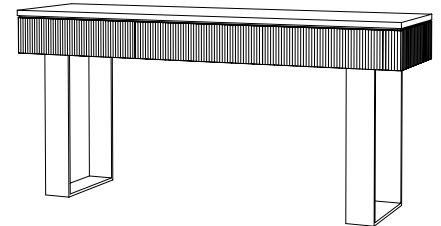

IATESTA
STUDIO

WYE CREDENZA - SIZE I

32-1808-I
42"W x 21"D x 35"H

IATESTA STUDIO

FURNITURE
LIGHTING
ACCESSORIES
TEXTILES

CUSTOM SUGGESTIONS

Standard

Standard Size II

Eliminate reeding

Standard Size III

As a commode

As a console

Hand Made in Maryland
410.604.0360 (P)
410.604.0363 (F)
info@iatestastudio.com
iatestastudio.com

NOTE: Due to variations in printing, the colors shown here cannot absolutely represent true quality and hue. Prior to ordering, please confirm details of this tearsheet and reference finish samples available through your local showroom or sales representative. Line drawings are not drawn to scale.

WYE CREDENZA - SIZE I

Design Staash\Quinn
32-1808-I

42"W x 21"D x 35"H

Species: White Oak - Rift Sawn

Finish: O316 / Sonoran

Base Finish: T201 / Bronze

Two doors concealing open compartment with one drawer and one adjustable shelf

Interior finished to match exterior

Hardware: Touch latch

Piece made to go against a wall

Custom sizes and finishes available