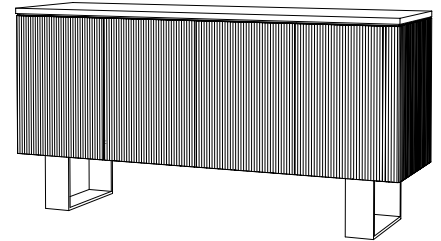

IATESTA
STUDIO

WYE CREDENZA - SIZE I

32-1808-I
42"W x 21"D x 35"H

IATESTA STUDIO

FURNITURE
LIGHTING
ACCESSORIES
TEXTILES

CUSTOM SUGGESTIONS

Standard

Standard Size II

Eliminate reeding

Standard Size III

As a commode

As a console

Hand Made in Maryland
410.604.0360 (P)
410.604.0363 (F)
info@iatestastudio.com
iatestastudio.com

NOTE: Due to variations in printing, the colors shown here cannot absolutely represent true quality and hue. Prior to ordering, please confirm details of this tearsheet and reference finish samples available through your local showroom or sales representative. Line drawings are not drawn to scale.

WYE CREDENZA - SIZE I

Design Staash\Quinn
32-1808-I

42"W x 21"D x 35"H

Species: White Oak - Rift Sawn

Finish: O316 / Sonoran

Base Finish: T201 / Bronze

Two doors concealing open compartment with one drawer and one adjustable shelf

Interior finished to match exterior

Hardware: Touch latch

Piece made to go against a wall

Custom sizes and finishes available