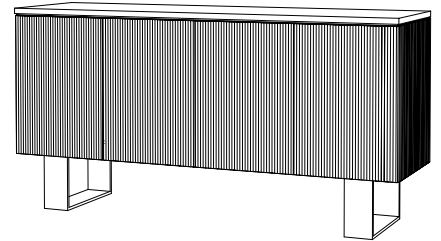

IATESTA
STUDIO

WYE CREDENZA - SIZE II

32-1808-II
60"W x 21"D x 38"H

CUSTOM SUGGESTIONS

Standard

Standard Size I

Eliminate reeding

Standard Size III

As a commode

As a console

WYE CREDENZA - SIZE II

Design Staash\Quinn

32-1808-II

60"W x 21"D x 38"H

Species: White Oak - Rift Sawn

Finish: O310 / Live Oak

Base Finish: T313 / Orleans

Three doors concealing two compartments with one drawer and one adjustable shelf

Interior finished to match exterior

Hardware: Touch latch

Piece made to go against a wall

Custom sizes and finishes available