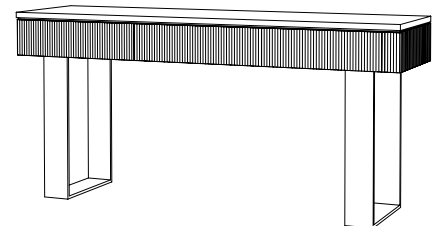

IATESTA
STUDIO

WYE CREDENZA - SIZE III

32-1808-III
74"W x 21"D x 38"H

CUSTOM SUGGESTIONS

Standard

Standard Size I

Eliminate reeding

Standard Size II

As a commode

As a console

WYE CREDENZA - SIZE III

Design Staash\Quinn

32-1808-III

74"W x 21"D x 38"H

Species: Walnut

Finish: W215 / Arleigh

Base Finish: T313 / Orleans

Four doors concealing two compartments with one drawer and one adjustable shelf

Interior finished to match exterior

Hardware: Touch latch

Piece made to go against a wall

Custom sizes and finishes available