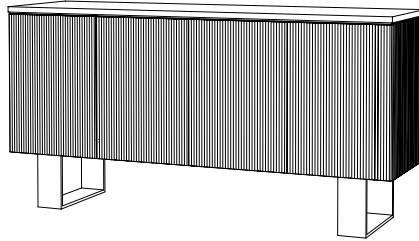

IATESTA
STUDIO

WYE CREDENZA - SIZE III

32-1808-III
74"W x 21"D x 38"H

CUSTOM SUGGESTIONS

Standard

Standard Size I

Eliminate reeding

Standard Size II

As a commode

As a console

WYE CREDENZA - SIZE III

Design Staash\Quinn

32-1808-III

74"W x 21"D x 38"H

Species: Walnut

Finish: W215 / Arleigh

Base Finish: T313 / Orleans

Four doors concealing two compartments with one drawer and one adjustable shelf

Interior finished to match exterior

Hardware: Touch latch

Piece made to go against a wall

Custom sizes and finishes available