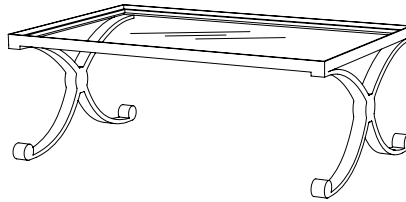

IATESTA
STUDIO

X COFFEE TABLE – SIZE I

15-9821-I
48"W x 30"D x 18"H

IATESTA STUDIO

FURNITURE
LIGHTING
ACCESSORIES
TEXTILES

CUSTOM SUGGESTIONS

Standard

Standard Size II

X COFFEE TABLE – SIZE I

15-9821-I

48"W x 30"D x 18"H

Finish: T301 / Antique Gold

Top: Inset 0.5" thick clear glass

Custom sizes and finishes available

MADE
IN THE
U.S.A.

iatestastudio.com