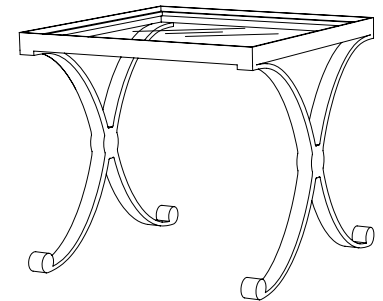

As an occasional table v.1