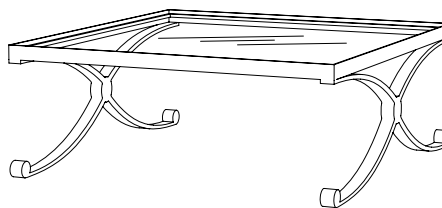

IATESTA STUDIO

FURNITURE
LIGHTING
ACCESSORIES
TEXTILES

CUSTOM SUGGESTIONS

Square

Hand Made in Maryland

410.604.0360 (P)

410.604.0363 (F)

info@iatestastudio.com

iatestastudio.com

NOTE: Due to variations in printing, the colors shown here cannot absolutely represent true quality and hue. Prior to ordering, please confirm details of this tearsheet and reference finish samples available through your local showroom or sales representative. Line drawings are not drawn to scale.

X COFFEE TABLE – SIZE I

15-9821-I

48"W x 30"D x 18"H

Finish: T301 / Antique Gold

Top: Inset 0.5" thick clear glass

Custom sizes and finishes available

MADE
IN THE
U.S.A.

iatestastudio.com

All content © by Iatesta Studio