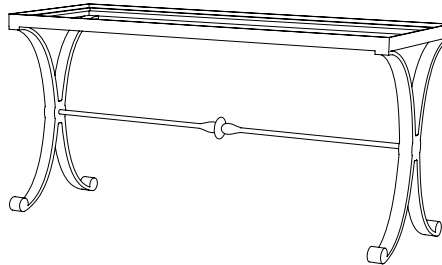

IATESTA
STUDIO

X COFFEE TABLE – SIZE I

15-9821-I
48"W x 30"D x 18"H

IATESTA STUDIO

FURNITURE
LIGHTING
ACCESSORIES
TEXTILES

CUSTOM SUGGESTIONS

Standard

Standard Size II

X COFFEE TABLE – SIZE I

15-9821-I

48"W x 30"D x 18"H

Finish: T301 / Antique Gold

Top: Inset 0.5" thick clear glass

Custom sizes and finishes available

MADE
IN THE
U.S.A.

iatestastudio.com