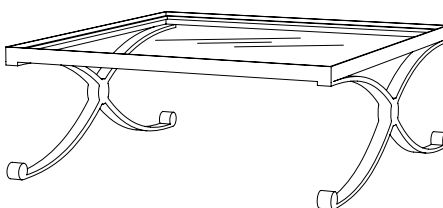

IATESTA STUDIO

FURNITURE
LIGHTING
ACCESSORIES
TEXTILES

CUSTOM SUGGESTIONS

Square

Hand Made in Maryland
410.604.0360 (P)
410.604.0363 (F)
info@iatestastudio.com
iatestastudio.com

NOTE: Due to variations in printing, the colors shown here cannot absolutely represent true quality and hue. Prior to ordering, please confirm details of this tearsheet and reference finish samples available through your local showroom or sales representative. Line drawings are not drawn to scale.

X COFFEE TABLE – SIZE II

15-9821-II

60"W x 30"D x 18"H

Finish: L305 / Rouen Silver

Top: Inset 0.5" thick clear glass

Custom sizes and finishes available