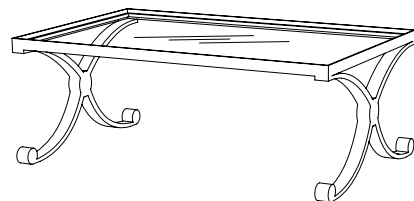

IATESTA
STUDIO

X COFFEE TABLE – SIZE II

15-9821-II
60"W x 30"D x 18"H

IATESTA STUDIO

FURNITURE
LIGHTING
ACCESSORIES
TEXTILES

CUSTOM SUGGESTIONS

Standard

Standard Size I

X COFFEE TABLE – SIZE II

15-9821-II

60"W x 30"D x 18"H

Finish: L305 / Rouen Silver

Top: Inset 0.5" thick clear glass

Custom sizes and finishes available