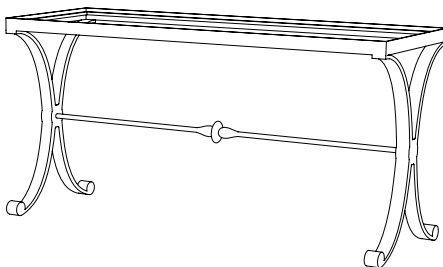

IATESTA
STUDIO

X COFFEE TABLE – SIZE II

15-9821-II
60"W x 30"D x 18"H

IATESTA STUDIO

FURNITURE
LIGHTING
ACCESSORIES
TEXTILES

CUSTOM SUGGESTIONS

Standard

Standard Size I

X COFFEE TABLE – SIZE II

15-9821-II

60"W x 30"D x 18"H

Finish: L305 / Rouen Silver

Top: Inset 0.5" thick clear glass

Custom sizes and finishes available