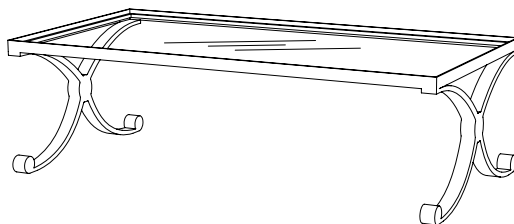

IATESTA
STUDIO

X COFFEE TABLE – SIZE II

15-9821-II
60"W x 30"D x 18"H

IATESTA STUDIO

FURNITURE
LIGHTING
ACCESSORIES
TEXTILES

CUSTOM SUGGESTIONS

Standard

Standard Size I

X COFFEE TABLE – SIZE II

15-9821-II

60"W x 30"D x 18"H

Finish: L305 / Rouen Silver

Top: Inset 0.5" thick clear glass

Custom sizes and finishes available