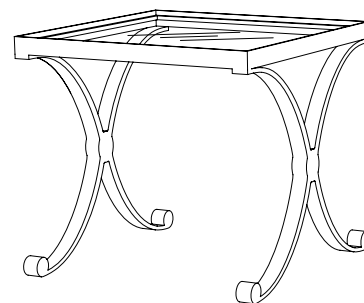

As an occasional table v.1