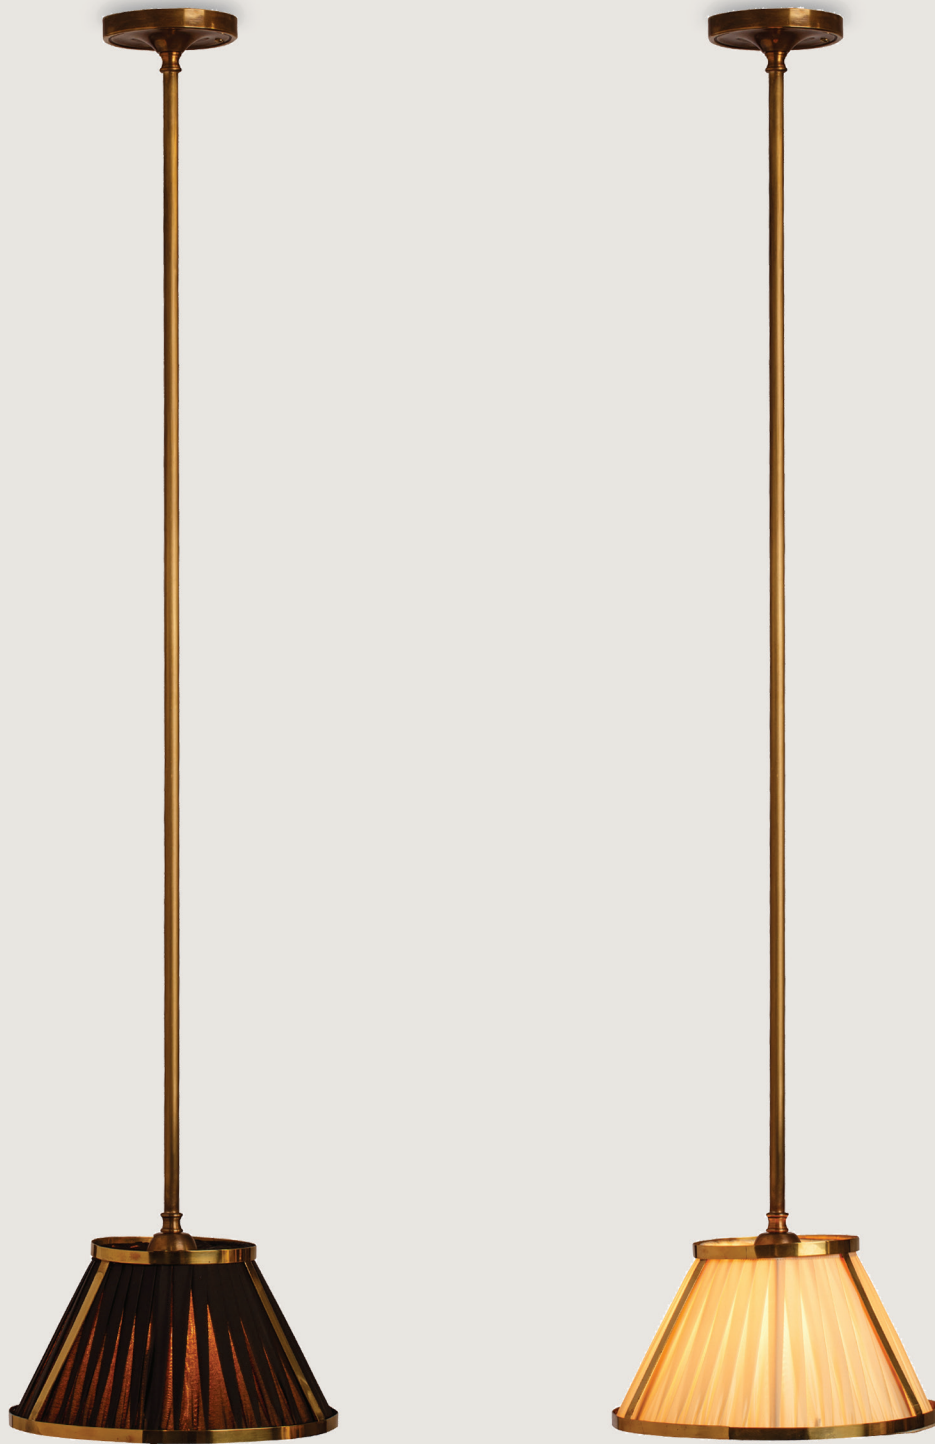

Galerie des Lampes

LIGHTING HANDMADE IN FRANCE

DIGH20-05 Grasshopper Hanging Lamp

Finish: UB / Unlacquered Brass Metal Frame Shade with Roof: 10"Ø x 5.75"H

(Left) Colour: Outside #610 / Black | Inside #674 / Pale Gold

(Right) Colour: Outside #726 / Ivory | Inside #726 / Ivory

Ceiling Plate: US Round, 4.125"Ø Height: 47.75"

EXCLUSIVELY AT

IATESTA
STUDIO

iatestastudio.com/gdl

410.604.0360