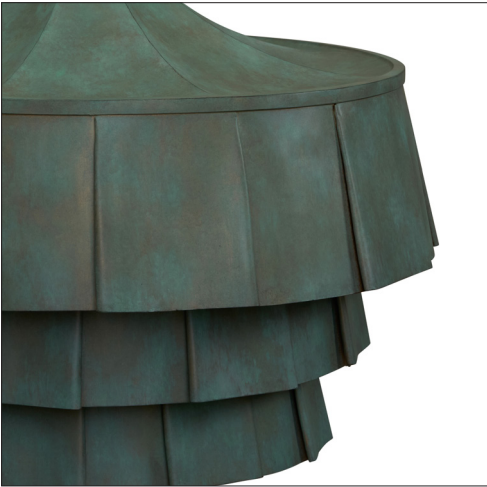

KENDALL WILKINSON  
DESIGN

IATESTA  
STUDIO

AINSLEY CHANDELIER - SIZE III

41-2515-III  
36" Dia. x 30"H

CUSTOM SUGGESTIONS

Standard

Standard Size I

Standard Size II

Standard Ainsley Sconce Size I

Standard Ainsley Sconce Size II

Standard Ainsley Sconce Size III

Hand Made in Maryland

410.604.0360 (P)

410.604.0363 (F)

info@iatestastudio.com

iatestastudio.com

## AINSLEY CHANDELIER - SIZE III

Kendall Wilkinson Collection

41-2515-III

36" Dia. x 30"H

Finish: T225 / Rubbed Verdigris

12 lights / medium sockets / max wattage 60W

UL Certified

Weight: 85 lbs