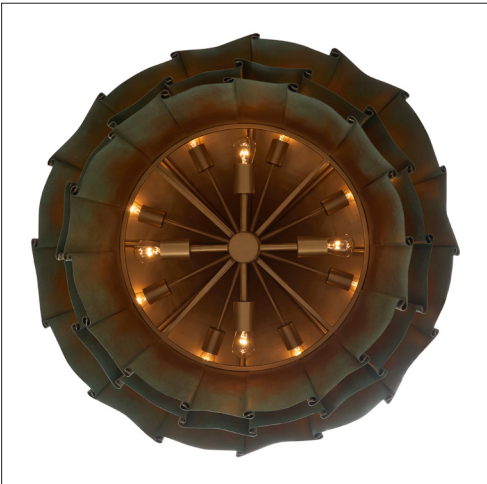

KENDALL WILKINSON  
DESIGN

IATESTA  
STUDIO

AINSLEY CHANDELIER - SIZE III

41-2515-III  
36" Dia. x 30"H

CUSTOM SUGGESTIONS

Standard

Standard Size I

Standard Size II

Standard Ainsley Sconce Size I

Standard Ainsley Sconce Size II

Standard Ainsley Sconce Size III

Hand Made in Maryland

410.604.0360 (P)

410.604.0363 (F)

info@iatestastudio.com

iatestastudio.com

## AINSLEY CHANDELIER - SIZE III

Kendall Wilkinson Collection

41-2515-III

36" Dia. x 30"H

Finish: T225 / Rubbed Verdigris

12 lights / medium sockets / max wattage 60W

UL Certified

Weight: 85 lbs