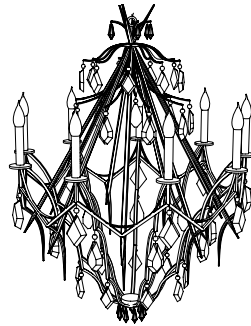

IATESTA  
STUDIO

ALEXANDRA CHANDELIER

41-1501  
36" Dia. x 45"H

Hand Made in Maryland  
 410.604.0360 (P)  
 410.604.0363 (F)  
 info@iatestastudio.com  
 iatestastudio.com

**NOTE:** Due to variations in printing, the colors shown here cannot absolutely represent true quality and hue. Prior to ordering, please confirm details of this tearsheet and reference finish samples available through your local showroom or sales representative. Line drawings are not drawn to scale.

## CUSTOM SUGGESTIONS

Standard

As a sconce v.1

Eliminate crystal

As a sconce v.2

Eliminate bottom tier

As a sconce v.3

## ALEXANDRA CHANDELIER

Design Staash\Quinn  
 41-1510

36" Dia. x 45"H

Finish: L208 / Monument Bronze

9 lights / medium sockets with candelabra converters / max wattage 40W

UL Listed

Rock Crystal

Weight: 50 lbs