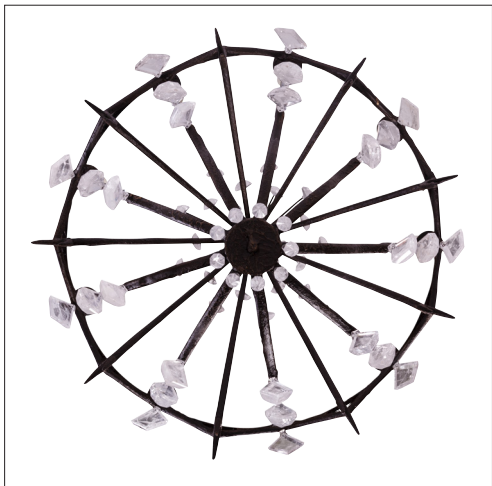

IATESTA  
STUDIO

ALEXANDRA CHANDELIER

41-1501  
36" Dia. x 45"H

Hand Made in Maryland  
 410.604.0360 (P)  
 410.604.0363 (F)  
 info@iatestastudio.com  
 iatestastudio.com

**NOTE:** Due to variations in printing, the colors shown here cannot absolutely represent true quality and hue. Prior to ordering, please confirm details of this tearsheet and reference finish samples available through your local showroom or sales representative. Line drawings are not drawn to scale.

## CUSTOM SUGGESTIONS

Standard

As a sconce v.1

Eliminate crystal

As a sconce v.2

Eliminate bottom tier

As a sconce v.3

## ALEXANDRA CHANDELIER

Design Staash\Quinn  
 41-1510

36" Dia. x 45"H

Finish: L208 / Monument Bronze

9 lights / medium sockets with candelabra converters / max wattage 40W

UL Listed

Rock Crystal

Weight: 50 lbs