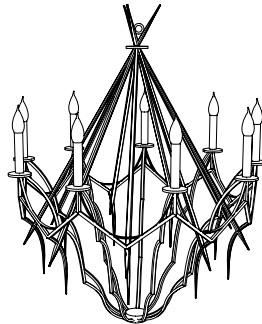

## CUSTOM SUGGESTIONS

Standard

As a sconce v.1

Eliminate crystal

As a sconce v.2

Eliminate bottom tier

As a sconce v.3

## ALEXANDRA CHANDELIER

Design Staash\Quinn  
 41-1510

36" Dia. x 45"H

Finish: L208 / Monument Bronze

9 lights / medium sockets with candelabra converters / max wattage 40W

UL Listed

Rock Crystal

Weight: 50 lbs