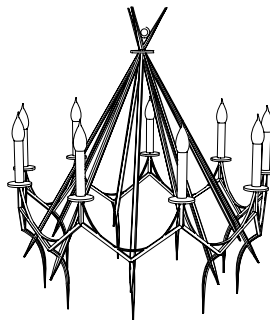

## CUSTOM SUGGESTIONS

Standard

As a sconce v.1

Eliminate crystal

As a sconce v.2

Eliminate bottom tier

As a sconce v.3

## ALEXANDRA CHANDELIER

Design Staash\Quinn  
 41-1510

36" Dia. x 45"H

Finish: L208 / Monument Bronze

9 lights / medium sockets with candelabra converters / max wattage 40W

UL Listed

Rock Crystal

Weight: 50 lbs