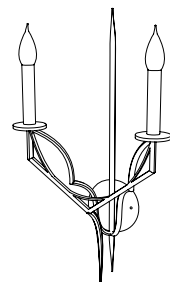

## CUSTOM SUGGESTIONS

Standard

As a sconce v.1

Eliminate crystal

As a sconce v.2

Eliminate bottom tier

As a sconce v.3

## ALEXANDRA CHANDELIER

Design Staash\Quinn  
 41-1510

36" Dia. x 45"H

Finish: L208 / Monument Bronze

9 lights / medium sockets with candelabra converters / max wattage 40W

UL Listed

Rock Crystal

Weight: 50 lbs