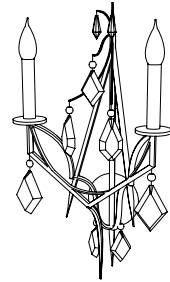

IATESTA  
STUDIO

ALEXANDRA CHANDELIER

41-1501  
36" Dia. x 45"H

Hand Made in Maryland  
 410.604.0360 (P)  
 410.604.0363 (F)  
 info@iatestastudio.com  
 iatestastudio.com

**NOTE:** Due to variations in printing, the colors shown here cannot absolutely represent true quality and hue. Prior to ordering, please confirm details of this tearsheet and reference finish samples available through your local showroom or sales representative. Line drawings are not drawn to scale.

## CUSTOM SUGGESTIONS

Standard

As a sconce v.1

Eliminate crystal

As a sconce v.2

Eliminate bottom tier

As a sconce v.3

## ALEXANDRA CHANDELIER

Design Staash\Quinn  
 41-1510

36" Dia. x 45"H

Finish: L208 / Monument Bronze

9 lights / medium sockets with candelabra converters / max wattage 40W

UL Listed

Rock Crystal

Weight: 50 lbs