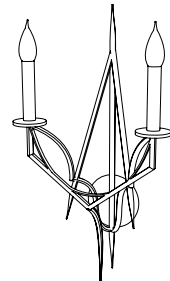

## CUSTOM SUGGESTIONS

Standard

As a sconce v.1

Eliminate crystal

As a sconce v.2

Eliminate bottom tier

As a sconce v.3

## ALEXANDRA CHANDELIER

Design Staash\Quinn  
 41-1510

36" Dia. x 45"H

Finish: L208 / Monument Bronze

9 lights / medium sockets with candelabra converters / max wattage 40W

UL Listed

Rock Crystal

Weight: 50 lbs