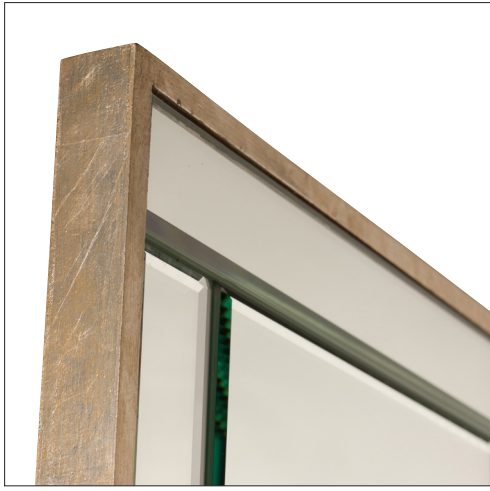

ARIS MIRROR – SIZE II

51-0123-II
31.5"W x 53.5"H

IATESTA STUDIO

FURNITURE
LIGHTING
ACCESSORIES
TEXTILES

CUSTOM SUGGESTIONS

Standard

Standard Size I

Eliminate center seams

Hang standard horizontal

With single split

Custom layout horizontal

Hand Made in Maryland
410.604.0360 (P)
410.604.0363 (F)
info@iatestastudio.com
iatestastudio.com

NOTE: Due to variations in printing, the colors shown here cannot absolutely represent true quality and hue. Prior to ordering, please confirm details of this tearsheet and reference finish samples available through your local showroom or sales representative. Line drawings are not drawn to scale.

ARIS MIRROR – SIZE II

51-0123-II

31.5"W x 53.5"H

Finish: T304 / Antique Silver

Antiqued brass rosettes

Plain Mirror

Custom sizes and finishes available

8.20