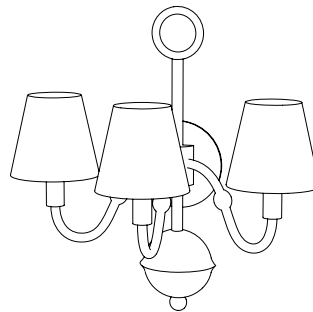

As a sconce v.2