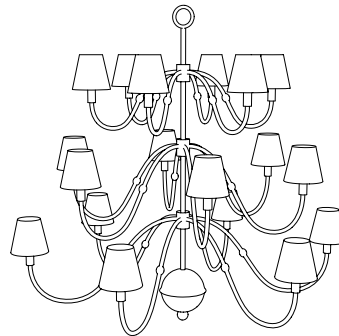

IATESTA
STUDIO

BAARLO CHANDELIER - SIZE II

41-1621-II
35" Dia. x 33.5"H

IATESTA FURNITURE
STUDIO LIGHTING
ACCESSORIES
TEXTILES

CUSTOM SUGGESTIONS

Standard

Standard Size I

Three tiers

BAARLO CHANDELIER - SIZE II

Design Staash\Quinn

41-1621-II

35" Dia. x 33.5"H

Finish As Shown: White Plaster

12 lights / candelabra sockets / max wattage 40W, limited to 25W with shades

UL Listed

Bright White Paper Shades, add 4" to the overall diameter of the piece