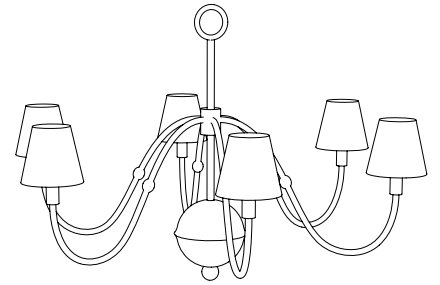

IATESTA
STUDIO

BAARLO CHANDELIER - SIZE II

41-1621-II
35" Dia. x 33.5"H

IATESTA FURNITURE
STUDIO LIGHTING
ACCESSORIES
TEXTILES

CUSTOM SUGGESTIONS

Standard

Standard Size I

Three tiers

BAARLO CHANDELIER - SIZE II

Design Staash\Quinn

41-1621-II

35" Dia. x 33.5"H

Finish As Shown: White Plaster

12 lights / candelabra sockets / max wattage 40W, limited to 25W with shades

UL Listed

Bright White Paper Shades, add 4" to the overall diameter of the piece