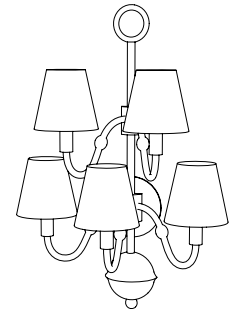

IATESTA
STUDIO

BAARLO CHANDELIER - SIZE II

41-1621-II
35" Dia. x 33.5"H

IATESTA FURNITURE
STUDIO LIGHTING
ACCESSORIES
TEXTILES

CUSTOM SUGGESTIONS

Standard

Standard Size I

Three tiers

BAARLO CHANDELIER - SIZE II

Design Staash\Quinn

41-1621-II

35" Dia. x 33.5"H

Finish As Shown: White Plaster

12 lights / candelabra sockets / max wattage 40W, limited to 25W with shades

UL Listed

Bright White Paper Shades, add 4" to the overall diameter of the piece