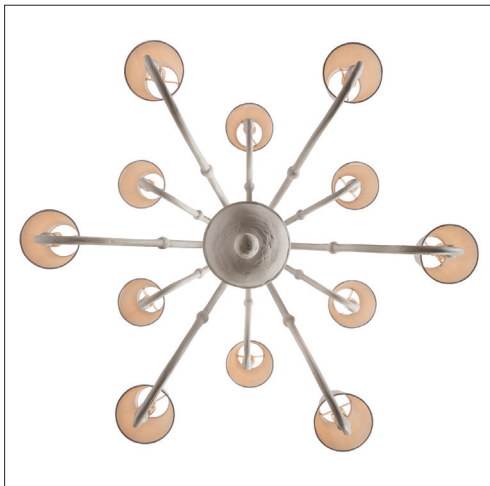

IATESTA
STUDIO

BAARLO CHANDELIER - SIZE II

41-1621-II
35" Dia. x 33.5"H

IATESTA FURNITURE
STUDIO LIGHTING
ACCESSORIES
TEXTILES

CUSTOM SUGGESTIONS

Standard

Standard Size I

Three tiers

BAARLO CHANDELIER - SIZE II

Design Staash\Quinn

41-1621-II

35" Dia. x 33.5"H

Finish As Shown: White Plaster

12 lights / candelabra sockets / max wattage 40W, limited to 25W with shades

UL Listed

Bright White Paper Shades, add 4" to the overall diameter of the piece