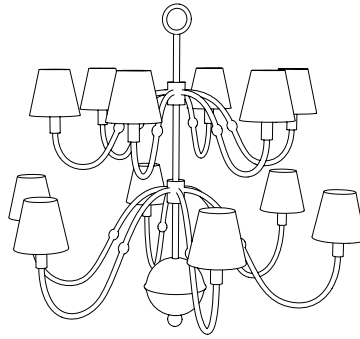

IATESTA
STUDIO

BAARLO CHANDELIER - SIZE II

41-1621-II
35" Dia. x 33.5"H

IATESTA FURNITURE
STUDIO LIGHTING
ACCESSORIES
TEXTILES

CUSTOM SUGGESTIONS

Standard

Standard Size I

Three tiers

BAARLO CHANDELIER - SIZE II

Design Staash\Quinn

41-1621-II

35" Dia. x 33.5"H

Finish As Shown: White Plaster

12 lights / candelabra sockets / max wattage 40W, limited to 25W with shades

UL Listed

Bright White Paper Shades, add 4" to the overall diameter of the piece