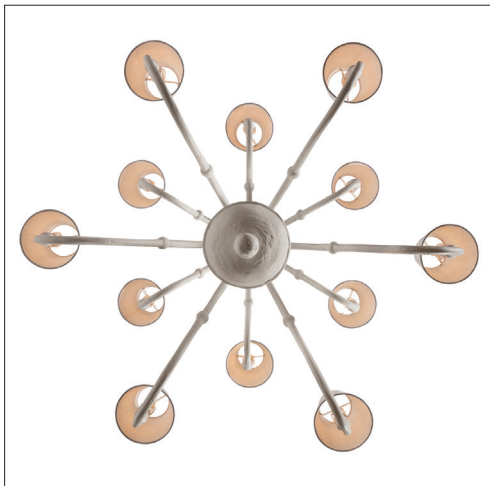

IATESTA  
STUDIO

BAARLO CHANDELIER

41-1621  
35" Dia. x 33.5"H

IATESTA FURNITURE  
STUDIO LIGHTING  
ACCESSORIES  
TEXTILES

CUSTOM SUGGESTIONS

Standard

As a sconce v.1

Three tiers

BAARLO CHANDELIER

Design Staash\Quinn  
41-1621  
35" Dia. x 33.5"H

Finish As Shown: White Plaster  
12 lights / candelabra sockets / max wattage 40W, limited to 25W with shades  
UL Listed

Bright White Paper Shades, add 3.5" to the overall diameter of the piece

Weight: 25 lbs

Custom sizes and finishes available