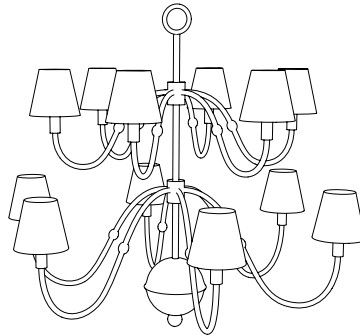

IATESTA  
STUDIO

BAARLO CHANDELIER

41-1621  
35" Dia. x 33.5"H

IATESTA FURNITURE  
STUDIO LIGHTING  
ACCESSORIES  
TEXTILES

CUSTOM SUGGESTIONS

Standard

As a sconce v.1

Three tiers

BAARLO CHANDELIER

Design Staash\Quinn  
41-1621  
35" Dia. x 33.5"H

Finish As Shown: White Plaster  
12 lights / candelabra sockets / max wattage 40W, limited to 25W with shades  
UL Listed

Bright White Paper Shades, add 3.5" to the overall diameter of the piece