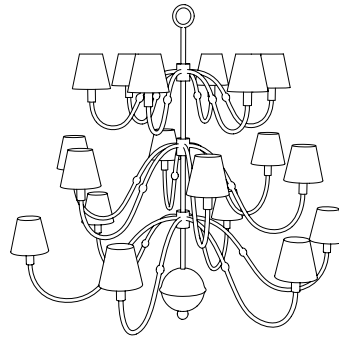

IATESTA  
STUDIO

BAARLO CHANDELIER

41-1621  
35" Dia. x 33.5"H

IATESTA FURNITURE  
STUDIO LIGHTING  
ACCESSORIES  
TEXTILES

CUSTOM SUGGESTIONS

Standard

As a sconce v.1

Three tiers

BAARLO CHANDELIER

Design Staash\Quinn  
41-1621  
35" Dia. x 33.5"H

Finish As Shown: White Plaster  
12 lights / candelabra sockets / max wattage 40W, limited to 25W with shades  
UL Listed

Bright White Paper Shades, add 3.5" to the overall diameter of the piece