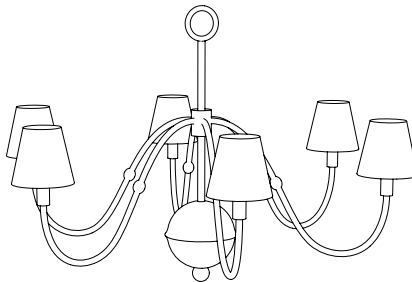

IATESTA FURNITURE
STUDIO LIGHTING
ACCESSORIES
TEXTILES

CUSTOM SUGGESTIONS

One tier

Hand Made in Maryland
410.604.0360 (P)
410.604.0363 (F)
info@iatestastudio.com
iatestastudio.com

NOTE: Due to variations in printing, the colors shown here cannot absolutely represent true quality and hue. Prior to ordering, please confirm details of this tearsheet and reference finish samples available through your local showroom or sales representative. Line drawings are not drawn to scale.

BAARLO CHANDELIER

Design Staash\Quinn
41-1621
35" Dia. x 33.5"H

Finish As Shown: White Plaster
12 lights / candelabra sockets / max wattage 40W, limited to 25W with shades
UL Listed

Bright White Paper Shades, add 3.5" to the overall diameter of the piece

Weight: 25 lbs

Custom sizes and finishes available