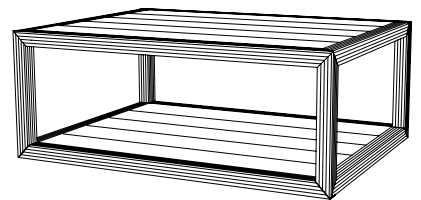

IATESTA
STUDIO

BALDWIN ETAGERE

34-0820
48"W x 16"D x 92.125"H

CUSTOM SUGGESTIONS

Standard

Standard Canopy Bed

For a tv

Standard Console

With doors

Standard Coffee Table – Size II

Hand Made in Maryland
410.604.0360 (P)
410.604.0363 (F)
info@iatestastudio.com
iatestastudio.com

NOTE: Due to variations in printing, the colors shown here cannot absolutely represent true quality and hue. Prior to ordering, please confirm details of this tearsheet and reference finish samples available through your local showroom or sales representative. Line drawings are not drawn to scale.

BALDWIN ETAGERE

Design Frank Babb Randolph

34-0820

48"W x 16"D x 92.125"H

Species: Red Oak

Finish: O201 / Baldwin Oak

Five fixed shelves + top with V-groove planks

Finished to float in a room