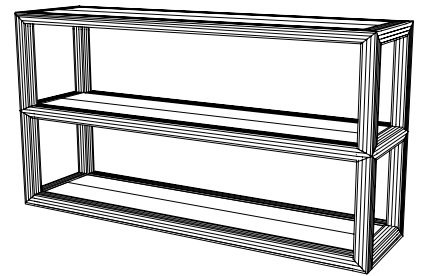

IATESTA
STUDIO

BALDWIN ETAGERE

34-0820
48"W x 16"D x 92.125"H

CUSTOM SUGGESTIONS

Standard

Standard Canopy Bed

For a tv

Standard Console

With doors

Standard Coffee Table – Size II

Hand Made in Maryland
410.604.0360 (P)
410.604.0363 (F)
info@iatestastudio.com
iatestastudio.com

NOTE: Due to variations in printing, the colors shown here cannot absolutely represent true quality and hue. Prior to ordering, please confirm details of this tearsheet and reference finish samples available through your local showroom or sales representative. Line drawings are not drawn to scale.

BALDWIN ETAGERE

Design Frank Babb Randolph

34-0820

48"W x 16"D x 92.125"H

Species: Red Oak

Finish: O201 / Baldwin Oak

Five fixed shelves + top with V-groove planks

Finished to float in a room