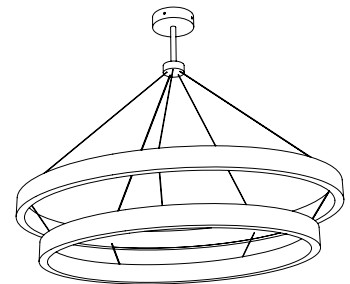

IATESTA  
STUDIO

CONCENTRIC PENDANT

41-1903  
48" Dia. x 48"H

[iatestastudio.com](http://iatestastudio.com)

All content © by Iatesta Studio

## CUSTOM SUGGESTIONS

Standard

Inverted

One tier

Three tier v.1

Three tier v.2

Oval

Hand Made in Maryland  
410.604.0360 (P)  
410.604.0363 (F)  
info@iatestastudio.com  
iatestastudio.com

## CONCENTRIC PENDANT

Design Staash\Quinn

41-1903

48" Dia. x 37"H - Overall Drop: 48"

Finish: L307 / Patinated Gold

LED: Top Ring: 47W, 4207lm, 2700K, 24 VDC, High CRI (Approximately 200W incandescent equivalent)