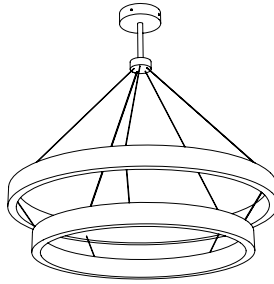

IATESTA STUDIO

FURNITURE
LIGHTING
ACCESSORIES
TEXTILES

CUSTOM SUGGESTIONS

Standard