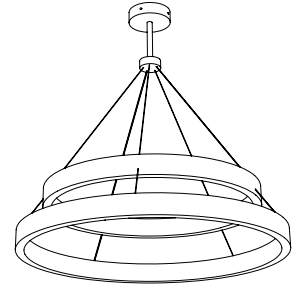

IATESTA STUDIO

FURNITURE
LIGHTING
ACCESSORIES
TEXTILES

CUSTOM SUGGESTIONS

Inverted

Hand Made in Maryland
410.604.0360 (P)
410.604.0363 (F)
info@iatestastudio.com
iatestastudio.com

NOTE: Due to variations in printing, the colors shown here cannot absolutely represent true quality and hue. Prior to ordering, please confirm details of this tearsheet and reference finish samples available through your local showroom or sales representative. Line drawings are not drawn to scale.

CONCENTRIC PENDANT

Design Staash\Quinn

41-1903

48" Dia. x 37"H - Overall Drop: 48"

Finish: L307 / Patinated Gold

LED: Top Ring: 47W, 4207lm, 2700K, 24 VDC, High CRI (Approximately 200W incandescent equivalent)

LED: Bottom Ring: 38W, 3418lm, 2700K, 24 VDC, High CRI (Approximately 150W incandescent equivalent)

Weight: 100 lbs

Custom sizes and finishes available