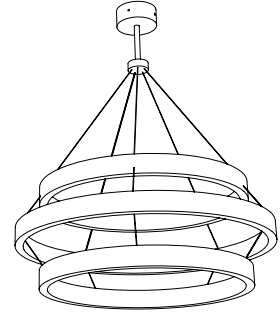

Three tier v.1