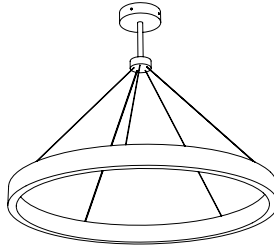

IATESTA STUDIO

FURNITURE
LIGHTING
ACCESSORIES
TEXTILES

CUSTOM SUGGESTIONS

One tier

Hand Made in Maryland
410.604.0360 (P)
410.604.0363 (F)
info@iatestastudio.com
iatestastudio.com

NOTE: Due to variations in printing, the colors shown here cannot absolutely represent true quality and hue. Prior to ordering, please confirm details of this tearsheet and reference finish samples available through your local showroom or sales representative. Line drawings are not drawn to scale.

CONCENTRIC PENDANT

Design Staash\Quinn

41-1903

48" Dia. x 37"H - Overall Drop: 48"

Finish: L307 / Patinated Gold

LED: Top Ring: 47W, 4207lm, 2700K, 24 VDC, High CRI (Approximately 200W incandescent equivalent)

LED: Bottom Ring: 38W, 3418lm, 2700K, 24 VDC, High CRI (Approximately 150W incandescent equivalent)

Weight: 100 lbs

Custom sizes and finishes available