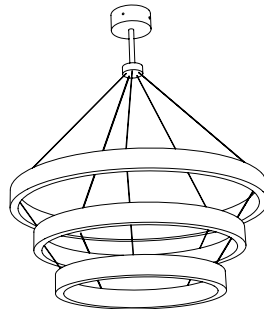

Three tier v.2