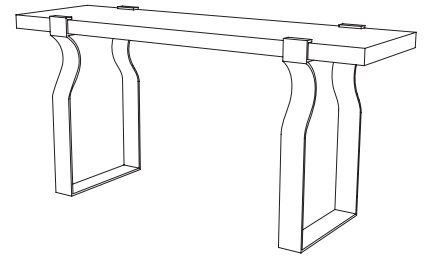

IATESTA
STUDIO

CORSIA CONSOLE

13-1604
70"W x 20.75"D x 33.375"H

IATESTA

FURNITURE
LIGHTING
ACCESSORIES
TEXTILES

STUDIO

CUSTOM SUGGESTIONS

Standard

Standard Layne Console

Standard Sentier Cocktail Table

Standard Voie Console

As a dining table

As a round side table

Hand Made in Maryland
410.604.0360 (P)
410.604.0363 (F)
info@iatestastudio.com
iatestastudio.com

CORSIA CONSOLE

Design Staash\Quinn
13-1604

70"W x 20.75"D x 33.375"H

Top: 70"W x 20"D x 33"H

Top Species: Douglas Fir – Quarter Sawn

Top Finish: Stratus – Matte

Base Finish: Specialty Finish – Gilded Ombré – Bronze to White Gold