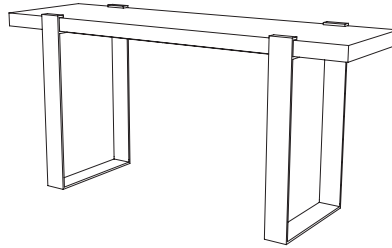

IATESTA
STUDIO

CORSIA CONSOLE

13-1604
70"W x 20.75"D x 33.375"H

IATESTA

FURNITURE
LIGHTING
ACCESSORIES
TEXTILES

STUDIO

CUSTOM SUGGESTIONS

Standard

Standard Layne Console

Standard Sentier Cocktail Table

Standard Voie Console

As a dining table

As a round side table

Hand Made in Maryland
410.604.0360 (P)
410.604.0363 (F)
info@iatestastudio.com
iatestastudio.com

CORSIA CONSOLE

Design Staash\Quinn
13-1604

70"W x 20.75"D x 33.375"H

Top: 70"W x 20"D x 33"H

Top Species: Douglas Fir – Quarter Sawn

Top Finish: Stratus – Matte

Base Finish: Specialty Finish – Gilded Ombré – Bronze to White Gold