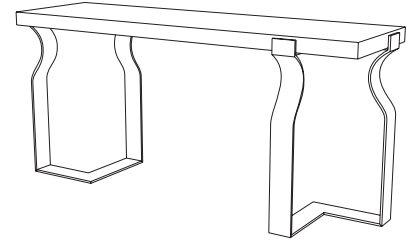

IATESTA
STUDIO

CORSIA CONSOLE

13-1604
70"W x 20.75"D x 33.375"H

IATESTA

FURNITURE
LIGHTING
ACCESSORIES
TEXTILES

STUDIO

CUSTOM SUGGESTIONS

Standard

Standard Layne Console

Standard Sentier Cocktail Table

Standard Voie Console

As a dining table

As a round side table

Hand Made in Maryland
410.604.0360 (P)
410.604.0363 (F)
info@iatestastudio.com
iatestastudio.com

CORSIA CONSOLE

Design Staash\Quinn
13-1604

70"W x 20.75"D x 33.375"H

Top: 70"W x 20"D x 33"H

Top Species: Douglas Fir – Quarter Sawn

Top Finish: Stratus – Matte

Base Finish: Specialty Finish – Gilded Ombré – Bronze to White Gold