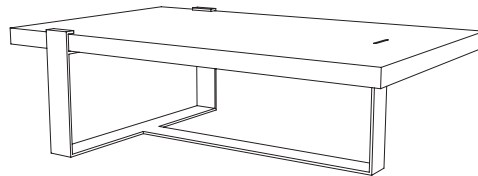

IATESTA
STUDIO

CORSIA CONSOLE

13-1604
70"W x 20.75"D x 33.375"H

IATESTA

FURNITURE
LIGHTING
ACCESSORIES
TEXTILES

STUDIO

CUSTOM SUGGESTIONS

Standard

Standard Layne Console

Standard Sentier Cocktail Table

Standard Voie Console

As a dining table

As a round side table

Hand Made in Maryland
410.604.0360 (P)
410.604.0363 (F)
info@iatestastudio.com
iatestastudio.com

CORSIA CONSOLE

Design Staash\Quinn
13-1604

70"W x 20.75"D x 33.375"H

Top: 70"W x 20"D x 33"H

Top Species: Douglas Fir – Quarter Sawn

Top Finish: Stratus – Matte

Base Finish: Specialty Finish – Gilded Ombré – Bronze to White Gold