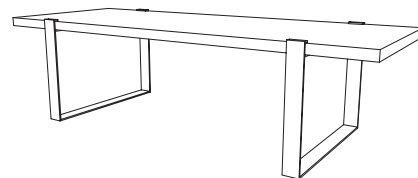

IATESTA
STUDIO

CORSIA CONSOLE

13-1604
70"W x 20.75"D x 33.375"H

IATESTA

FURNITURE
LIGHTING
ACCESSORIES
TEXTILES

STUDIO

CUSTOM SUGGESTIONS

Standard

Standard Layne Console

Standard Sentier Cocktail Table

Standard Voie Console

As a dining table

As a round side table

Hand Made in Maryland
410.604.0360 (P)
410.604.0363 (F)
info@iatestastudio.com
iatestastudio.com

CORSIA CONSOLE

Design Staash\Quinn
13-1604

70"W x 20.75"D x 33.375"H

Top: 70"W x 20"D x 33"H

Top Species: Douglas Fir – Quarter Sawn

Top Finish: Stratus – Matte

Base Finish: Specialty Finish – Gilded Ombré – Bronze to White Gold