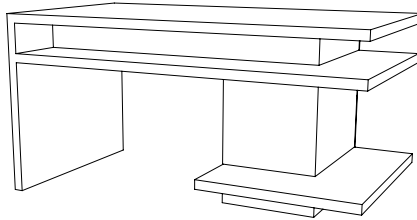

IATESTA  
STUDIO

EVERETT DESK – RIGHT TOWER

12-1709R  
60"W x 32"D x 30"H

CUSTOM SUGGESTIONS

Standard right tower

Standard left tower

Add modesty panel

As a console v.1

## EVERETT DESK – RIGHT TOWER

Design Staash\Quinn

12-1709R

60"W x 32"D x 30"H

Species: Walnut – Quarter Sawn

Finish: W213 / Everett

Working Side: Two pencil and two hanging file drawers on concealed soft-close slides