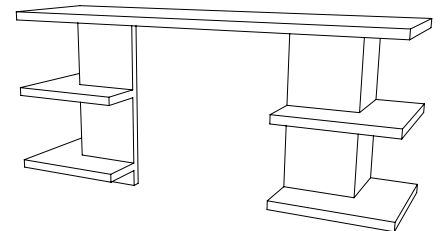

As a console v.2