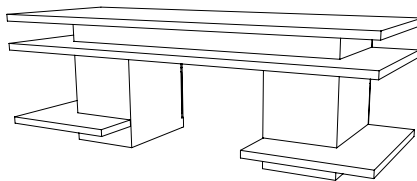

IATESTA  
STUDIO

EVERETT DESK – RIGHT TOWER

12-1709R  
60"W x 32"D x 30"H

CUSTOM SUGGESTIONS

Standard right tower

Standard left tower

Add modesty panel

As a console v.1

## EVERETT DESK – RIGHT TOWER

Design Staash\Quinn

12-1709R

60"W x 32"D x 30"H

Species: Walnut – Quarter Sawn

Finish: W213 / Everett

Working Side: Two pencil and two hanging file drawers on concealed soft-close slides