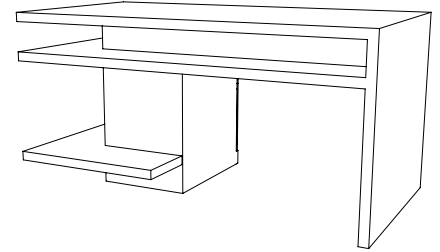

IATESTA  
STUDIO

EVERETT DESK – RIGHT TOWER

12-1709R  
60"W x 32"D x 30"H

CUSTOM SUGGESTIONS

Standard right tower

Standard left tower

Add modesty panel

As a console v.1

## EVERETT DESK – RIGHT TOWER

Design Staash\Quinn

12-1709R

60"W x 32"D x 30"H

Species: Walnut – Quarter Sawn

Finish: W213 / Everett

Working Side: Two pencil and two hanging file drawers on concealed soft-close slides