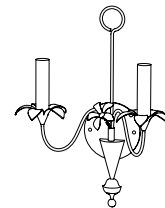

With two arms

Hand Made in Maryland
410.604.0360 (P)
410.604.0363 (F)
info@iatestastudio.com
iatestastudio.com

NOTE: Due to variations in printing, the colors shown here cannot absolutely represent true quality and hue. Prior to ordering, please confirm details of this tearsheet and reference finish samples available through your local showroom or sales representative. Line drawings are not drawn to scale.

FLEUR SCONCE

42-0126

23"W x 13.5"D x 29"H

Finish: L201 / Provençale Yellow & Gilt

5 lights / candelabra sockets / max wattage 40W

Weight: 3 lbs

Custom sizes and finishes available

10.20