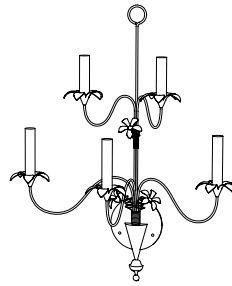

IATESTA
STUDIO

FLEUR SCONCE

42-0126
23"W x 13.5"D x 29"H

IATESTA FURNITURE
STUDIO LIGHTING
ACCESSORIES
TEXTILES

CUSTOM SUGGESTIONS

Standard

Standard Chandelier Size I

Standard Chandelier Size II

FLEUR SCONCE

42-0126

23"W x 13.5"D x 29"H

Finish: L201 / Provençale Yellow & Gilt

5 lights / candelabra sockets / max wattage 40W

Weight: 3 lbs

Custom sizes and finishes available

10.20