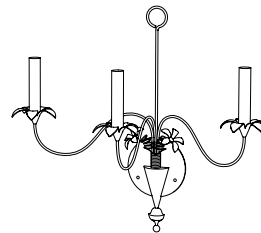

IATESTA
STUDIO

FLEUR SCONCE

42-0126
23"W x 13.5"D x 29"H

IATESTA FURNITURE
STUDIO LIGHTING
ACCESSORIES
TEXTILES

CUSTOM SUGGESTIONS

Standard

Standard Chandelier Size I

Standard Chandelier Size II

With four arms

With three arms

With two arms

Hand Made in Maryland
410.604.0360 (P)
410.604.0363 (F)
info@iatestastudio.com
iatestastudio.com

NOTE: Due to variations in printing, the colors shown here cannot absolutely represent true quality and hue. Prior to ordering, please confirm details of this tearsheet and reference finish samples available through your local showroom or sales representative. Line drawings are not drawn to scale.

FLEUR SCONCE

42-0126

23"W x 13.5"D x 29"H

Finish: L201 / Provençale Yellow & Gilt

5 lights / candelabra sockets / max wattage 40W

Weight: 3 lbs

Custom sizes and finishes available

10.20