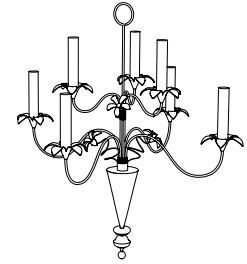

IATESTA
STUDIO

FLEUR SCONCE

42-0126
23"W x 13.5"D x 29"H

IATESTA FURNITURE
STUDIO LIGHTING
ACCESSORIES
TEXTILES

CUSTOM SUGGESTIONS

Standard

Standard Chandelier Size I

Standard Chandelier Size II

FLEUR SCONCE

42-0126

23"W x 13.5"D x 29"H

Finish: L201 / Provençale Yellow & Gilt

5 lights / candelabra sockets / max wattage 40W

Weight: 3 lbs

Custom sizes and finishes available

10.20