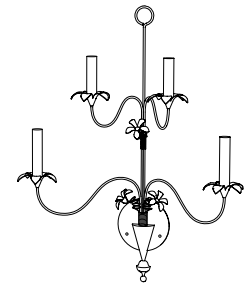

IATESTA
STUDIO

FLEUR SCONCE

42-0126
23"W x 13.5"D x 29"H

IATESTA FURNITURE
STUDIO LIGHTING
ACCESSORIES
TEXTILES

CUSTOM SUGGESTIONS

Standard

Standard Chandelier Size I

Standard Chandelier Size II

FLEUR SCONCE

42-0126

23"W x 13.5"D x 29"H

Finish: L201 / Provençale Yellow & Gilt

5 lights / candelabra sockets / max wattage 40W

Weight: 3 lbs

Custom sizes and finishes available

10.20