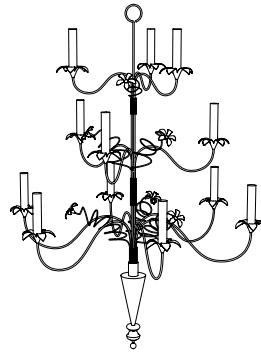

IATESTA
STUDIO

FLEUR SCONCE

42-0126
23"W x 13.5"D x 29"H

IATESTA FURNITURE
STUDIO LIGHTING
ACCESSORIES
TEXTILES

CUSTOM SUGGESTIONS

Standard

Standard Chandelier Size I

Standard Chandelier Size II

With four arms

With three arms

With two arms

Hand Made in Maryland
410.604.0360 (P)
410.604.0363 (F)
info@iatestastudio.com
iatestastudio.com

NOTE: Due to variations in printing, the colors shown here cannot absolutely represent true quality and hue. Prior to ordering, please confirm details of this tearsheet and reference finish samples available through your local showroom or sales representative. Line drawings are not drawn to scale.

FLEUR SCONCE

42-0126

23"W x 13.5"D x 29"H

Finish: L201 / Provençale Yellow & Gilt

5 lights / candelabra sockets / max wattage 40W

Weight: 3 lbs

Custom sizes and finishes available

10.20