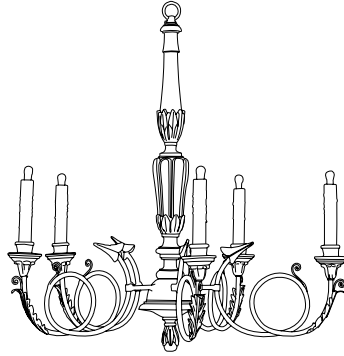

CUSTOM SUGGESTIONS

Standard