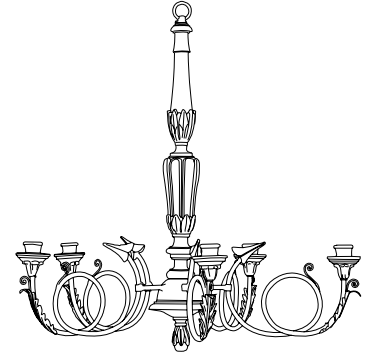

Un-electrified

FOGGIA CHANDELIER

41-0816

30" Dia. x 29"H

Finish: Polychrome Paint with Steel and Gilt – As Shown

5 lights / candelabra sockets / max wattage 40W

UL Listed

Custom sizes and finishes available

MADE
IN THE
U.S.A.