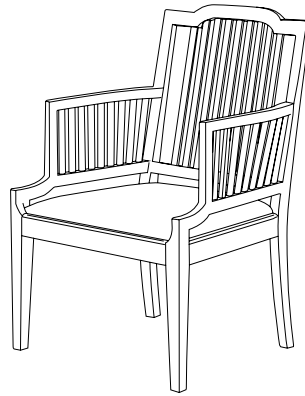

IATESTA
STUDIO

GEORGETOWN CHAIR

21-0717-A
24.25"W x 24.5"D x 37"H

21-0717-S
24.25"W x 24.5"D x 37"H

IATESTA FURNITURE
STUDIO LIGHTING
ACCESSORIES
TEXTILES

Standard Arm Chair

Standard Side Chair

Hand Made in Maryland
410.604.0360 (P)
410.604.0363 (F)
info@iatestastudio.com
iatestastudio.com

NOTE: Due to variations in printing, the colors shown here cannot absolutely represent true quality and hue. Prior to ordering, please confirm details of this tearsheet and reference finish samples available through your local showroom or sales representative. Line drawings are not drawn to scale.

GEORGETOWN CHAIR

Arm Chair

21-0717-A
24.25"W x 24.5"D x 37"H
AH: 27" / SH: 16.5" / SD: 19.5"

Species: Maple
Finish: PF204 / Dumbarton White
COM 0.75 yards or COL 13.5 square feet
Custom finishes available

Side Chair

21-0717-S
24.25"W x 24.5"D x 37"H
SH: 16.5" / SD: 19.5"