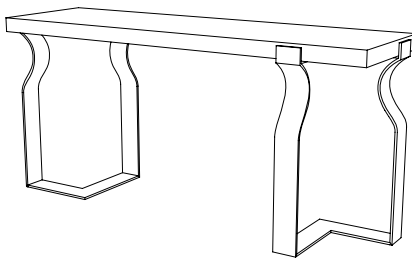

IATESTA  
STUDIO

LAYNE BENCH - SIZE I

22-1503-I  
33"W x 18"D x 19"H

## CUSTOM SUGGESTIONS

Standard

Standard Layne Bench - Size II

With straight legs

Size II with straight legs

Standard Layne Console

As a side table

Hand Made in Maryland  
410.604.0360 (P)  
410.604.0363 (F)  
info@iatestastudio.com  
iatestastudio.com

## LAYNE BENCH - SIZE I

Design Staash\Quinn

22-1503-I

33"W x 18"D x 19"H

Finish: T217 / Gunmetal

COM 1 yard or COL 18 square feet

Box seat, blind stitched

Custom sizes and finishes available