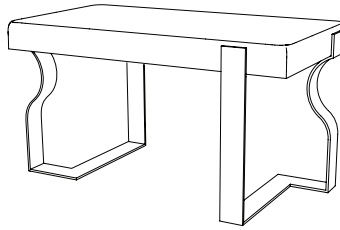

IATESTA  
STUDIO

LAYNE BENCH - SIZE I

22-1503-I  
33"W x 18"D x 19"H

## CUSTOM SUGGESTIONS

Standard

Standard Layne Bench - Size II

With straight legs

Size II with straight legs

Standard Layne Console

As a side table

Hand Made in Maryland  
410.604.0360 (P)  
410.604.0363 (F)  
info@iatestastudio.com  
iatestastudio.com

## LAYNE BENCH - SIZE I

Design Staash\Quinn

22-1503-I

33"W x 18"D x 19"H

Finish: T217 / Gunmetal

COM 1 yard or COL 18 square feet

Box seat, blind stitched

Custom sizes and finishes available