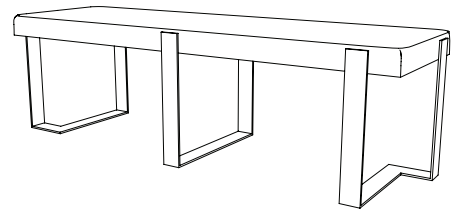

IATESTA  
STUDIO

LAYNE BENCH - SIZE I

22-1503-I  
33"W x 18"D x 19"H

## CUSTOM SUGGESTIONS

Standard

Standard Layne Bench - Size II

With straight legs

Size II with straight legs

Standard Layne Console

As a side table

Hand Made in Maryland  
410.604.0360 (P)  
410.604.0363 (F)  
info@iatestastudio.com  
iatestastudio.com

## LAYNE BENCH - SIZE I

Design Staash\Quinn

22-1503-I

33"W x 18"D x 19"H

Finish: T217 / Gunmetal

COM 1 yard or COL 18 square feet

Box seat, blind stitched

Custom sizes and finishes available