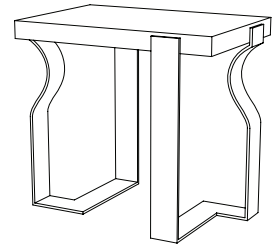

IATESTA  
STUDIO

LAYNE BENCH - SIZE I

22-1503-I  
33"W x 18"D x 19"H

## CUSTOM SUGGESTIONS

Standard

Standard Layne Bench - Size II

With straight legs

Size II with straight legs

Standard Layne Console

As a side table

Hand Made in Maryland  
410.604.0360 (P)  
410.604.0363 (F)  
info@iatestastudio.com  
iatestastudio.com

## LAYNE BENCH - SIZE I

Design Staash\Quinn

22-1503-I

33"W x 18"D x 19"H

Finish: T217 / Gunmetal

COM 1 yard or COL 18 square feet

Box seat, blind stitched

Custom sizes and finishes available