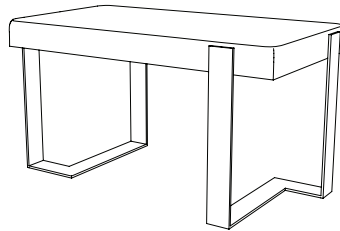

IATESTA  
STUDIO

LAYNE BENCH - SIZE I

22-1503-I  
33"W x 18"D x 19"H

## CUSTOM SUGGESTIONS

Standard

Standard Layne Bench - Size II

With straight legs

Size II with straight legs

Standard Layne Console

As a side table

Hand Made in Maryland  
410.604.0360 (P)  
410.604.0363 (F)  
info@iatestastudio.com  
iatestastudio.com

## LAYNE BENCH - SIZE I

Design Staash\Quinn

22-1503-I

33"W x 18"D x 19"H

Finish: T217 / Gunmetal

COM 1 yard or COL 18 square feet

Box seat, blind stitched

Custom sizes and finishes available