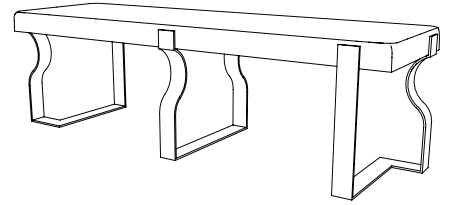

IATESTA  
STUDIO

LAYNE BENCH - SIZE I

22-1503-I  
33"W x 18"D x 19"H

## CUSTOM SUGGESTIONS

Standard

Standard Layne Bench - Size II

With straight legs

Size II with straight legs

Standard Layne Console

As a side table

Hand Made in Maryland  
410.604.0360 (P)  
410.604.0363 (F)  
info@iatestastudio.com  
iatestastudio.com

## LAYNE BENCH - SIZE I

Design Staash\Quinn

22-1503-I

33"W x 18"D x 19"H

Finish: T217 / Gunmetal

COM 1 yard or COL 18 square feet

Box seat, blind stitched

Custom sizes and finishes available