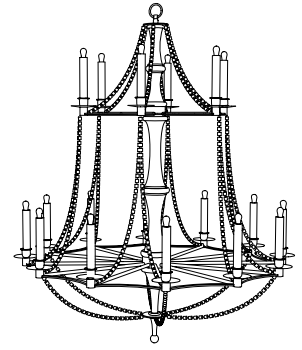

IATESTA  
STUDIO

LEIDEN CHANDELIER - SIZE I

41-0307-I  
36" Dia. x 32"H

Hand Made in Maryland  
 410.604.0360 (P)  
 410.604.0363 (F)  
 info@iatestastudio.com  
 iatestastudio.com

**NOTE:** Due to variations in printing, the colors shown here cannot absolutely represent true quality and hue. Prior to ordering, please confirm details of this tearsheet and reference finish samples available through your local showroom or sales representative. Line drawings are not drawn to scale.

## CUSTOM SUGGESTIONS

Standard

Standard Size II

Eliminate crystal

Eliminate crystal Size II

Standard Leiden Sconce Size I

Standard Leiden Sconce Size II