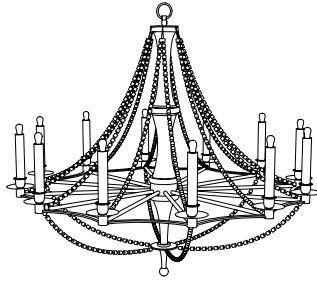

IATESTA  
STUDIO

LEIDEN CHANDELIER - SIZE I

41-0307-I  
36" Dia. x 32"H

Hand Made in Maryland  
 410.604.0360 (P)  
 410.604.0363 (F)  
 info@iatestastudio.com  
 iatestastudio.com

**NOTE:** Due to variations in printing, the colors shown here cannot absolutely represent true quality and hue. Prior to ordering, please confirm details of this tearsheet and reference finish samples available through your local showroom or sales representative. Line drawings are not drawn to scale.

## CUSTOM SUGGESTIONS

Standard

Standard Size II

Eliminate crystal

Eliminate crystal Size II

Standard Leiden Sconce Size I

Standard Leiden Sconce Size II