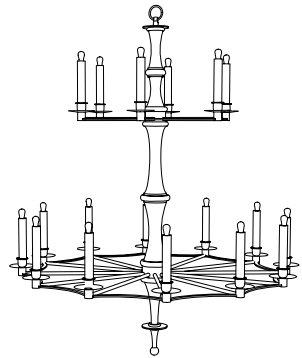

## CUSTOM SUGGESTIONS

Standard

Standard Size II

Eliminate crystal

Eliminate crystal Size II

Standard Leiden Sconce Size I

Standard Leiden Sconce Size II

## LEIDEN CHANDELIER - SIZE I

41-0307-I

36" Dia. x 32"H

Turning Species: Mahogany

Turning Finish: M205 / Weathered Mahogany

Frame Finish: T102 / Natural Steel

Accent: Silver Leaf

12 lights / candelabra sockets / max wattage 40W