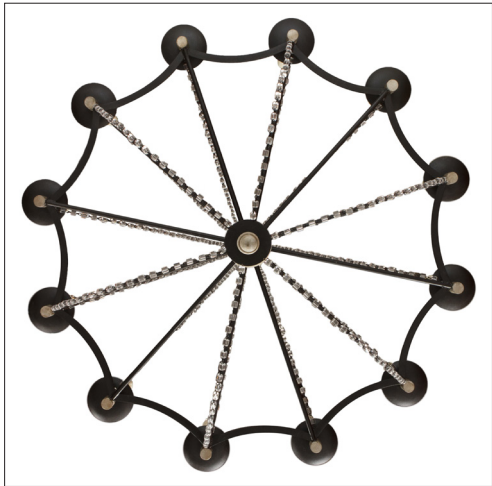

IATESTA  
STUDIO

LEIDEN CHANDELIER - SIZE I

41-0307-I  
36" Dia. x 32"H

Hand Made in Maryland  
 410.604.0360 (P)  
 410.604.0363 (F)  
 info@iatestastudio.com  
 iatestastudio.com

**NOTE:** Due to variations in printing, the colors shown here cannot absolutely represent true quality and hue. Prior to ordering, please confirm details of this tearsheet and reference finish samples available through your local showroom or sales representative. Line drawings are not drawn to scale.

## CUSTOM SUGGESTIONS

Standard

Standard Size II

Eliminate crystal

Eliminate crystal Size II

Standard Leiden Sconce Size I

Standard Leiden Sconce Size II

## LEIDEN CHANDELIER - SIZE I

41-0307-I

36" Dia. x 32"H

Turning Species: Mahogany

Turning Finish: M205 / Weathered Mahogany

Frame Finish: T102 / Natural Steel

Accent: Silver Leaf

12 lights / candelabra sockets / max wattage 40W

UL Listed

Weight: 20 lbs

Custom sizes and finishes available