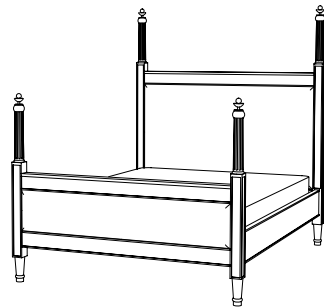

Shorten posts