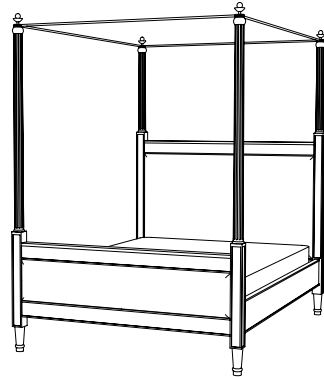

IATESTA STUDIO

FURNITURE
LIGHTING
ACCESSORIES
TEXTILES

CUSTOM SUGGESTIONS

Standard