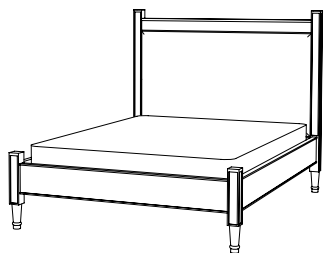

## CUSTOM SUGGESTIONS

Standard

Eliminate canopy

Shorten posts

Eliminate posts

Eliminate footboard

Headboard only

## LOGAN FOUR-POST BED

61-0922-Q

Queen Size (Shown): 67"W x 89"D x 93.5"H

Eastern King Size: 83"W x 89"D x 93.5"H

California King Size: 79"W x 93"D x 93.5"H

HB: 57"H; FB: 30.5"H

Species: Red Oak

Finish: O306 / Rift Charcoal