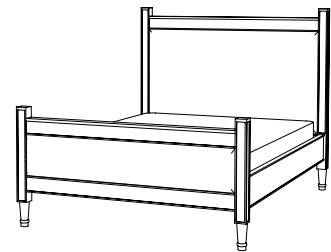

## CUSTOM SUGGESTIONS

Standard

Eliminate canopy

Shorten posts

Eliminate posts

Eliminate footboard

Headboard only

## LOGAN FOUR-POST BED

61-0922-Q

Queen Size (Shown): 67"W x 89"D x 93.5"H

Eastern King Size: 83"W x 89"D x 93.5"H

California King Size: 79"W x 93"D x 93.5"H

HB: 57"H; FB: 30.5"H

Species: Red Oak

Finish: O306 / Rift Charcoal