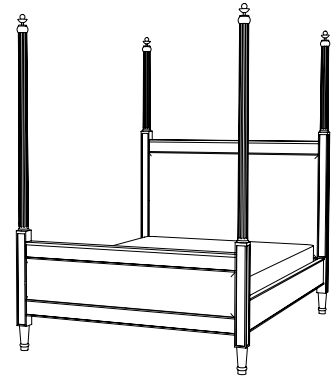

Eliminate canopy