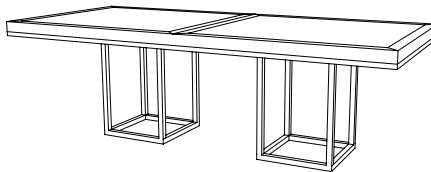

IATESTA
STUDIO

MENSOLA DINING TABLE

11-1402
96"W x 42"D x 30"H

CUSTOM SUGGESTIONS

Standard

Standard Mensola Square Dining Table

With breadboard leaves

Standard Mensola Round Dining Table

With a double pedestal base

Standard Mensola Nesting Cocktail Tables

Hand Made in Maryland
410.604.0360 (P)
410.604.0363 (F)
info@iatestastudio.com
iatestastudio.com

NOTE: Due to variations in printing, the colors shown here cannot absolutely represent true quality and hue. Prior to ordering, please confirm details of this tearsheet and reference finish samples available through your local showroom or sales representative. Line drawings are not drawn to scale.

MENSOLA DINING TABLE

Design Staash\Quinn
11-1402

96"W x 42"D x 30"H

Top Species: White Oak – Rift Sawn

Top Finish: O310 / Live Oak

Base Finish: T219 / Mensola Bronze

Clearance under top: 26.5"

Custom sizes and finishes available