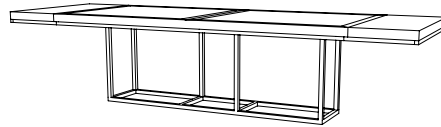

IATESTA
STUDIO

MENSOLA DINING TABLE

11-1402
96"W x 42"D x 30"H

CUSTOM SUGGESTIONS

Standard

Standard Mensola Square Dining Table

With breadboard leaves

Standard Mensola Round Dining Table

With a double pedestal base

Standard Mensola Nesting Cocktail Tables

Hand Made in Maryland
410.604.0360 (P)
410.604.0363 (F)
info@iatestastudio.com
iatestastudio.com

NOTE: Due to variations in printing, the colors shown here cannot absolutely represent true quality and hue. Prior to ordering, please confirm details of this tearsheet and reference finish samples available through your local showroom or sales representative. Line drawings are not drawn to scale.

MENSOLA DINING TABLE

Design Staash\Quinn
11-1402

96"W x 42"D x 30"H

Top Species: White Oak – Rift Sawn

Top Finish: O310 / Live Oak

Base Finish: T219 / Mensola Bronze

Clearance under top: 26.5"

Custom sizes and finishes available