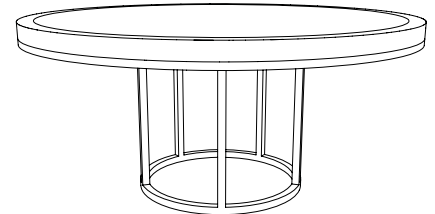

IATESTA
STUDIO

MENSOLA DINING TABLE

11-1402
96"W x 42"D x 30"H

CUSTOM SUGGESTIONS

Standard

Standard Mensola Square Dining Table

With breadboard leaves

Standard Mensola Round Dining Table

With a double pedestal base

Standard Mensola Nesting Cocktail Tables

Hand Made in Maryland
410.604.0360 (P)
410.604.0363 (F)
info@iatestastudio.com
iatestastudio.com

NOTE: Due to variations in printing, the colors shown here cannot absolutely represent true quality and hue. Prior to ordering, please confirm details of this tearsheet and reference finish samples available through your local showroom or sales representative. Line drawings are not drawn to scale.

MENSOLA DINING TABLE

Design Staash\Quinn
11-1402

96"W x 42"D x 30"H

Top Species: White Oak – Rift Sawn

Top Finish: O310 / Live Oak

Base Finish: T219 / Mensola Bronze

Clearance under top: 26.5"

Custom sizes and finishes available