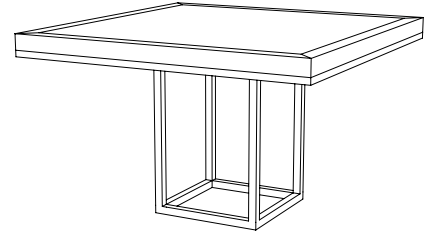

IATESTA
STUDIO

MENSOLA DINING TABLE

11-1402
96"W x 42"D x 30"H

CUSTOM SUGGESTIONS

Standard

Standard Mensola Square Dining Table

With breadboard leaves

Standard Mensola Round Dining Table

With a double pedestal base

Standard Mensola Nesting Cocktail Tables

Hand Made in Maryland
410.604.0360 (P)
410.604.0363 (F)
info@iatestastudio.com
iatestastudio.com

NOTE: Due to variations in printing, the colors shown here cannot absolutely represent true quality and hue. Prior to ordering, please confirm details of this tearsheet and reference finish samples available through your local showroom or sales representative. Line drawings are not drawn to scale.

MENSOLA DINING TABLE

Design Staash\Quinn
11-1402

96"W x 42"D x 30"H

Top Species: White Oak – Rift Sawn

Top Finish: O310 / Live Oak

Base Finish: T219 / Mensola Bronze

Clearance under top: 26.5"

Custom sizes and finishes available