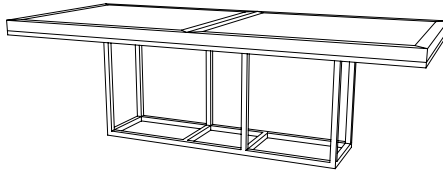

IATESTA
STUDIO

MENSOLA DINING TABLE

11-1402
96"W x 42"D x 30"H

CUSTOM SUGGESTIONS

Standard

Standard Mensola Square Dining Table

With breadboard leaves

Standard Mensola Round Dining Table

With a double pedestal base

Standard Mensola Nesting Cocktail Tables

Hand Made in Maryland
410.604.0360 (P)
410.604.0363 (F)
info@iatestastudio.com
iatestastudio.com

NOTE: Due to variations in printing, the colors shown here cannot absolutely represent true quality and hue. Prior to ordering, please confirm details of this tearsheet and reference finish samples available through your local showroom or sales representative. Line drawings are not drawn to scale.

MENSOLA DINING TABLE

Design Staash\Quinn
11-1402

96"W x 42"D x 30"H

Top Species: White Oak – Rift Sawn

Top Finish: O310 / Live Oak

Base Finish: T219 / Mensola Bronze

Clearance under top: 26.5"

Custom sizes and finishes available