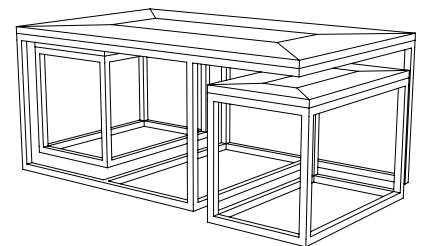

IATESTA
STUDIO

MENSOLA DINING TABLE

11-1402
96"W x 42"D x 30"H

CUSTOM SUGGESTIONS

Standard

Standard Mensola Square Dining Table

With breadboard leaves

Standard Mensola Round Dining Table

With a double pedestal base

Standard Mensola Nesting Cocktail Tables

Hand Made in Maryland
410.604.0360 (P)
410.604.0363 (F)
info@iatestastudio.com
iatestastudio.com

NOTE: Due to variations in printing, the colors shown here cannot absolutely represent true quality and hue. Prior to ordering, please confirm details of this tearsheet and reference finish samples available through your local showroom or sales representative. Line drawings are not drawn to scale.

MENSOLA DINING TABLE

Design Staash\Quinn
11-1402

96"W x 42"D x 30"H

Top Species: White Oak – Rift Sawn

Top Finish: O310 / Live Oak

Base Finish: T219 / Mensola Bronze

Clearance under top: 26.5"

Custom sizes and finishes available