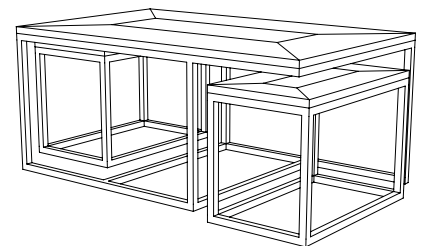

IATESTA
STUDIO

MENSOLA DINING TABLE

11-1402
96"W x 42"D x 30"H

IATESTA STUDIO

FURNITURE
LIGHTING
ACCESSORIES
TEXTILES

CUSTOM SUGGESTIONS

Standard

Standard Mensola Square Dining Table

With breadboard leaves

Standard Mensola Round Dining Table

With a double pedestal base

Standard Mensola Nesting Cocktail Tables

Hand Made in Maryland

410.604.0360 (P)

410.604.0363 (F)

info@iatestastudio.com

MENSOLA DINING TABLE

Design Staash\Quinn

11-1402

96"W x 42"D x 30"H

Top Species: White Oak – Rift Sawn

Top Finish: O309 / Sable

Base Finish: T219 / Mensola Bronze

Clearance under top: 26.5"