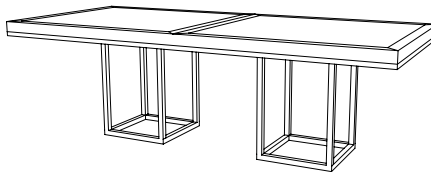

IATESTA
STUDIO

MENSOLA DINING TABLE

11-1402
96"W x 42"D x 30"H

IATESTA STUDIO

FURNITURE
LIGHTING
ACCESSORIES
TEXTILES

CUSTOM SUGGESTIONS

Standard

Standard Mensola Square Dining Table

With breadboard leaves

Standard Mensola Round Dining Table

With a double pedestal base

Standard Mensola Nesting Cocktail Tables

Hand Made in Maryland

410.604.0360 (P)

410.604.0363 (F)

info@iatestastudio.com

MENSOLA DINING TABLE

Design Staash\Quinn

11-1402

96"W x 42"D x 30"H

Top Species: White Oak – Rift Sawn

Top Finish: O309 / Sable

Base Finish: T219 / Mensola Bronze

Clearance under top: 26.5"