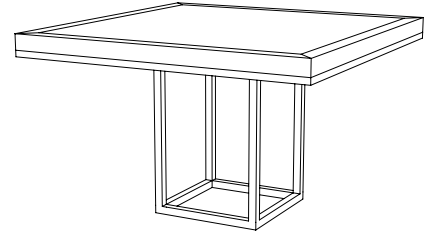

IATESTA
STUDIO

MENSOLA DINING TABLE

11-1402
96"W x 42"D x 30"H

IATESTA STUDIO

FURNITURE
LIGHTING
ACCESSORIES
TEXTILES

CUSTOM SUGGESTIONS

Standard

Standard Mensola Square Dining Table

With breadboard leaves

Standard Mensola Round Dining Table

With a double pedestal base

Standard Mensola Nesting Cocktail Tables

Hand Made in Maryland

410.604.0360 (P)

410.604.0363 (F)

info@iatestastudio.com

MENSOLA DINING TABLE

Design Staash\Quinn

11-1402

96"W x 42"D x 30"H

Top Species: White Oak – Rift Sawn

Top Finish: O309 / Sable

Base Finish: T219 / Mensola Bronze

Clearance under top: 26.5"