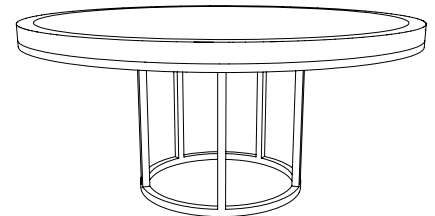

IATESTA
STUDIO

MENSOLA DINING TABLE

11-1402
96"W x 42"D x 30"H

IATESTA STUDIO

FURNITURE
LIGHTING
ACCESSORIES
TEXTILES

CUSTOM SUGGESTIONS

Standard

Standard Mensola Square Dining Table

With breadboard leaves

Standard Mensola Round Dining Table

With a double pedestal base

Standard Mensola Nesting Cocktail Tables

Hand Made in Maryland

410.604.0360 (P)

410.604.0363 (F)

info@iatestastudio.com

MENSOLA DINING TABLE

Design Staash\Quinn

11-1402

96"W x 42"D x 30"H

Top Species: White Oak – Rift Sawn

Top Finish: O309 / Sable

Base Finish: T219 / Mensola Bronze

Clearance under top: 26.5"