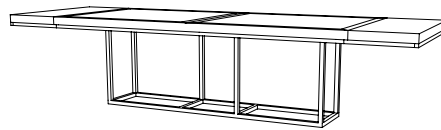

IATESTA
STUDIO

MENSOLA DINING TABLE

11-1402
96"W x 42"D x 30"H

IATESTA STUDIO

FURNITURE
LIGHTING
ACCESSORIES
TEXTILES

CUSTOM SUGGESTIONS

Standard

Standard Mensola Square Dining Table

With breadboard leaves

Standard Mensola Round Dining Table

With a double pedestal base

Standard Mensola Nesting Cocktail Tables

Hand Made in Maryland

410.604.0360 (P)

410.604.0363 (F)

info@iatestastudio.com

MENSOLA DINING TABLE

Design Staash\Quinn

11-1402

96"W x 42"D x 30"H

Top Species: White Oak – Rift Sawn

Top Finish: O309 / Sable

Base Finish: T219 / Mensola Bronze

Clearance under top: 26.5"