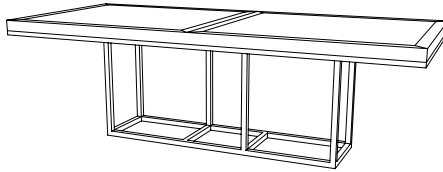

IATESTA
STUDIO

MENSOLA DINING TABLE

11-1402
96"W x 42"D x 30"H

IATESTA STUDIO

FURNITURE
LIGHTING
ACCESSORIES
TEXTILES

CUSTOM SUGGESTIONS

Standard

Standard Mensola Square Dining Table

With breadboard leaves

Standard Mensola Round Dining Table

With a double pedestal base

Standard Mensola Nesting Cocktail Tables

Hand Made in Maryland

410.604.0360 (P)

410.604.0363 (F)

info@iatestastudio.com

MENSOLA DINING TABLE

Design Staash\Quinn

11-1402

96"W x 42"D x 30"H

Top Species: White Oak – Rift Sawn

Top Finish: O309 / Sable

Base Finish: T219 / Mensola Bronze

Clearance under top: 26.5"