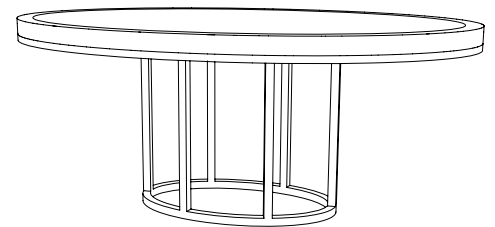

IATESTA  
STUDIO

MENSOLA ROUND DINING TABLE

11-1704  
66" Dia. x 30"H

## CUSTOM SUGGESTIONS

Standard

Standard Mensola Square Dining Table

Round with three legs

Standard Mensola Dining Table

Round with a triangular base

As an oval

Hand Made in Maryland  
410.604.0360 (P)  
410.604.0363 (F)  
info@iatestastudio.com  
iatestastudio.com

## MENSOLA ROUND DINING TABLE

Design Staash\Quinn  
11-1704

66" Dia. x 30"H

Top Species: White Oak – Rift Sawn

Top Finish: O309 / Sable

Base Finish: T219 / Mensola Bronze

Clearance under top: 26.5"

Custom sizes and finishes available