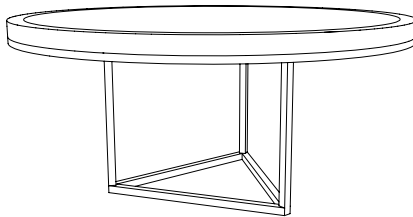

IATESTA  
STUDIO

MENSOLA ROUND DINING TABLE

11-1704  
66" Dia. x 30"H

## CUSTOM SUGGESTIONS

Standard

Standard Mensola Square Dining Table

Round with three legs

Standard Mensola Dining Table

Round with a triangular base

As an oval

Hand Made in Maryland  
410.604.0360 (P)  
410.604.0363 (F)  
info@iatestastudio.com  
iatestastudio.com

## MENSOLA ROUND DINING TABLE

Design Staash\Quinn  
11-1704

66" Dia. x 30"H

Top Species: White Oak – Rift Sawn

Top Finish: O309 / Sable

Base Finish: T219 / Mensola Bronze

Clearance under top: 26.5"

Custom sizes and finishes available