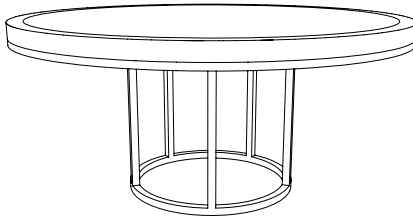

IATESTA  
STUDIO

MENSOLA ROUND DINING TABLE

11-1704  
66" Dia. x 30"H

## CUSTOM SUGGESTIONS

Standard

Standard Mensola Square Dining Table

Round with three legs

Standard Mensola Dining Table

Round with a triangular base

As an oval

Hand Made in Maryland  
410.604.0360 (P)  
410.604.0363 (F)  
info@iatestastudio.com  
iatestastudio.com

## MENSOLA ROUND DINING TABLE

Design Staash\Quinn  
11-1704

66" Dia. x 30"H

Top Species: White Oak – Rift Sawn

Top Finish: O309 / Sable

Base Finish: T219 / Mensola Bronze

Clearance under top: 26.5"

Custom sizes and finishes available