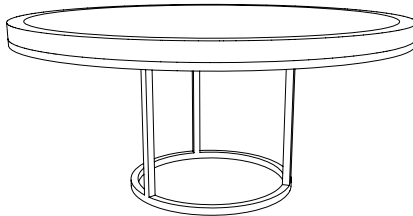

IATESTA  
STUDIO

MENSOLA ROUND DINING TABLE

11-1704  
66" Dia. x 30"H

## CUSTOM SUGGESTIONS

Standard

Standard Mensola Square Dining Table

Round with three legs

Standard Mensola Dining Table

Round with a triangular base

As an oval

Hand Made in Maryland  
410.604.0360 (P)  
410.604.0363 (F)  
info@iatestastudio.com  
iatestastudio.com

## MENSOLA ROUND DINING TABLE

Design Staash\Quinn  
11-1704

66" Dia. x 30"H

Top Species: White Oak – Rift Sawn

Top Finish: O309 / Sable

Base Finish: T219 / Mensola Bronze

Clearance under top: 26.5"

Custom sizes and finishes available