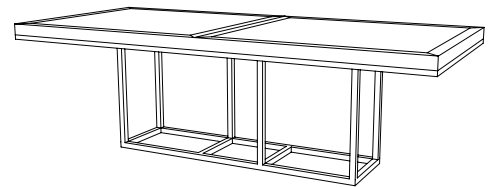

## CUSTOM SUGGESTIONS

Standard

Standard Mensola Square Dining Table

Round with three legs

Standard Mensola Dining Table

Round with a triangular base

As an oval

Hand Made in Maryland  
410.604.0360 (P)  
410.604.0363 (F)  
info@iatestastudio.com  
iatestastudio.com

## MENSOLA ROUND DINING TABLE

Design Staash\Quinn  
11-1704

66" Dia. x 30"H

Top Species: White Oak – Rift Sawn

Top Finish: O309 / Sable

Base Finish: T219 / Mensola Bronze

Clearance under top: 26.5"

Custom sizes and finishes available