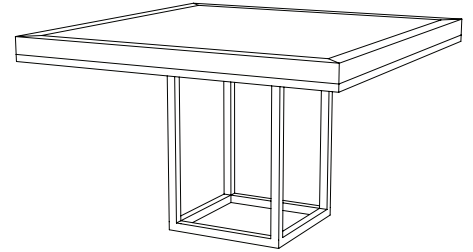

IATESTA  
STUDIO

MENSOLA ROUND DINING TABLE

11-1704  
66" Dia. x 30"H

## CUSTOM SUGGESTIONS

Standard

Standard Mensola Square Dining Table

Round with three legs

Standard Mensola Dining Table

Round with a triangular base

As an oval

Hand Made in Maryland  
410.604.0360 (P)  
410.604.0363 (F)  
info@iatestastudio.com  
iatestastudio.com

## MENSOLA ROUND DINING TABLE

Design Staash\Quinn  
11-1704

66" Dia. x 30"H

Top Species: White Oak – Rift Sawn

Top Finish: O309 / Sable

Base Finish: T219 / Mensola Bronze

Clearance under top: 26.5"

Custom sizes and finishes available