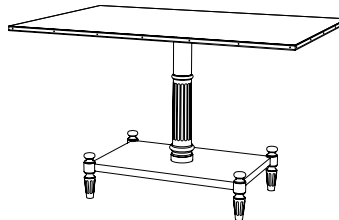

IATESTA  
STUDIO

PEDESTAL TABLE

11-9811  
32" Dia. x 30"H

## CUSTOM SUGGESTIONS

Standard

As a center table

Rectangle

As a dining table

Square

As a dining table with two pedestals

Hand Made in Maryland  
410.604.0360 (P)  
410.604.0363 (F)  
info@iatestastudio.com  
iatestastudio.com