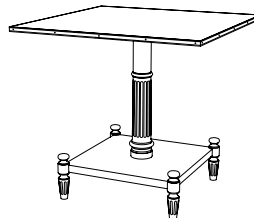

IATESTA  
STUDIO

PEDESTAL TABLE

11-9811  
32" Dia. x 30"H

## CUSTOM SUGGESTIONS

Standard

As a center table

Rectangle

As a dining table

Square

As a dining table with two pedestals

Hand Made in Maryland  
410.604.0360 (P)  
410.604.0363 (F)  
info@iatestastudio.com  
iatestastudio.com