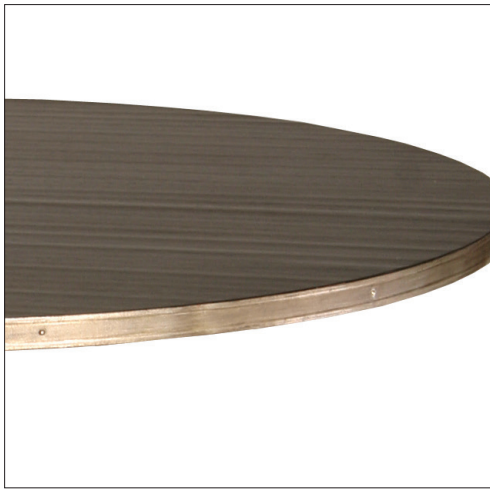

IATESTA STUDIO

FURNITURE
LIGHTING
ACCESSORIES
TEXTILES