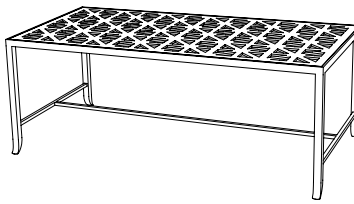

IATESTA
STUDIO

PIAZZA TABLE – SIZE I

14-0810-I
20.5"W x 10.5"D x 22"H

CUSTOM SUGGESTIONS

Standard

Standard Size II

Standard Coffee Table

With a solid top

As a console

Round

Hand Made in Maryland
410.604.0360 (P)
410.604.0363 (F)
info@iatestastudio.com
iatestastudio.com

NOTE: Due to variations in printing, the colors shown here cannot absolutely represent true quality and hue. Prior to ordering, please confirm details of this tearsheet and reference finish samples available through your local showroom or sales representative. Line drawings are not drawn to scale.

PIAZZA TABLE – SIZE I

14-0810-I

20.5"W x 10.5"D x 22"H

Finish: T212 / Corcoran Bronze

Can be made for outdoor use

Custom sizes and finishes available