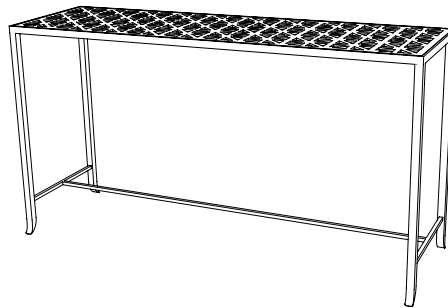

IATESTA
STUDIO

PIAZZA TABLE – SIZE I

14-0810-I
20.5"W x 10.5"D x 22"H

CUSTOM SUGGESTIONS

Standard

Standard Size II

Standard Coffee Table

With a solid top

As a console

Round

Hand Made in Maryland
410.604.0360 (P)
410.604.0363 (F)
info@iatestastudio.com
iatestastudio.com

NOTE: Due to variations in printing, the colors shown here cannot absolutely represent true quality and hue. Prior to ordering, please confirm details of this tearsheet and reference finish samples available through your local showroom or sales representative. Line drawings are not drawn to scale.

PIAZZA TABLE – SIZE I

14-0810-I

20.5"W x 10.5"D x 22"H

Finish: T212 / Corcoran Bronze

Can be made for outdoor use

Custom sizes and finishes available