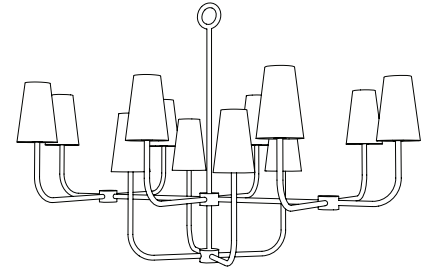

IATESTA
STUDIO

POMPIDOU SCONCE – SIZE I

42-1710-I
4.5"W x 7"D x 8.5"H
With Shade: 4.5"W x 8.5"D x 13"H

IATESTA STUDIO

FURNITURE
LIGHTING
ACCESSORIES
TEXTILES

CUSTOM SUGGESTIONS

Standard

Standard Size II

Standard Size III

Standard Chandelier Size III

Standard Chandelier Size II

Standard Chandelier Size I

Hand Made in Maryland

410.604.0360 (P)

410.604.0363 (F)

info@iatestastudio.com

POMPIDOU SCONCE – SIZE I

Design Staash\Quinn

42-1710-I

4.5"W x 7"D x 8.5"H

With Shade: 4.5"W x 8.5"D x 13"H

Finish As Shown: White Plaster

1 light / candelabra socket / max wattage 40W, limited to 25W with shade