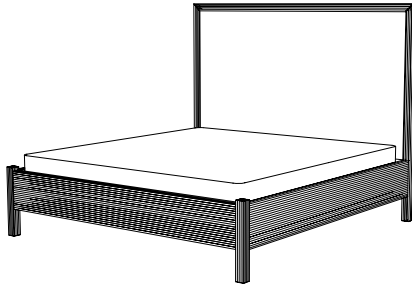

IATESTA
STUDIO

PORTER BED

61-1408-Q
Queen Size: 66.5"W x 86.5"D x 65"H

iatestastudio.com

All content © by Iatesta Studio

IATESTA STUDIO

FURNITURE
LIGHTING
ACCESSORIES
TEXTILES

CUSTOM SUGGESTIONS

Standard

Eliminate reeding

Shorten headboard

With a footboard

Headboard only

PORTER BED

Design Staash\Quinn

61-1408-Q

Queen Size (Shown): 66.5"W x 86.5"D x 65"H

Eastern King Size: 82.5"W x 86.5"D x 65"H

California King Size: 78.5"W x 90.5"D x 65"H

HB: 65"H

Species: Red Oak – Reed Carved

Finish: O302 / Lynx

Upholstered Headboard, COM: Queen, 3 yards; Kings, 4 yards