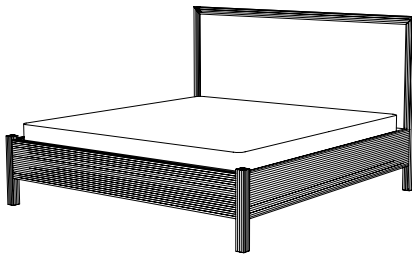

IATESTA
STUDIO

PORTER BED

61-1408-Q
Queen Size: 66.5"W x 86.5"D x 65"H

iatestastudio.com

All content © by Iatesta Studio

IATESTA STUDIO

FURNITURE
LIGHTING
ACCESSORIES
TEXTILES

CUSTOM SUGGESTIONS

Standard

Eliminate reeding

Shorten headboard

With a footboard

Headboard only

PORTER BED

Design Staash\Quinn

61-1408-Q

Queen Size (Shown): 66.5"W x 86.5"D x 65"H

Eastern King Size: 82.5"W x 86.5"D x 65"H

California King Size: 78.5"W x 90.5"D x 65"H

HB: 65"H

Species: Red Oak – Reed Carved

Finish: O302 / Lynx

Upholstered Headboard, COM: Queen, 3 yards; Kings, 4 yards