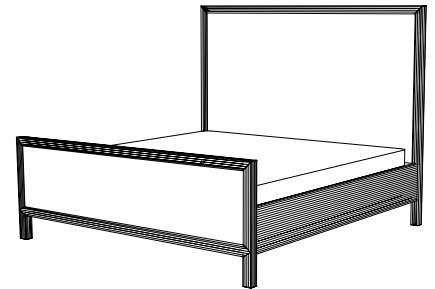

IATESTA
STUDIO

PORTER BED

61-1408-Q
Queen Size: 66.5"W x 86.5"D x 65"H

iatestastudio.com

All content © by Iatesta Studio

IATESTA STUDIO

FURNITURE
LIGHTING
ACCESSORIES
TEXTILES

CUSTOM SUGGESTIONS

Standard

Eliminate reeding

Shorten headboard

With a footboard

Headboard only

PORTER BED

Design Staash\Quinn

61-1408-Q

Queen Size (Shown): 66.5"W x 86.5"D x 65"H

Eastern King Size: 82.5"W x 86.5"D x 65"H

California King Size: 78.5"W x 90.5"D x 65"H

HB: 65"H

Species: Red Oak – Reed Carved

Finish: O302 / Lynx

Upholstered Headboard, COM: Queen, 3 yards; Kings, 4 yards