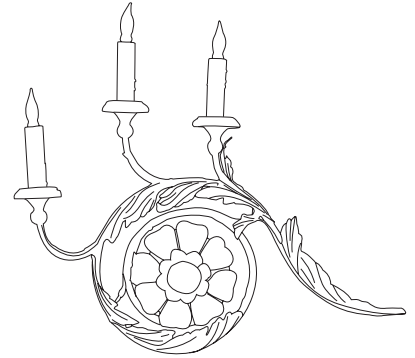

Standard - Right