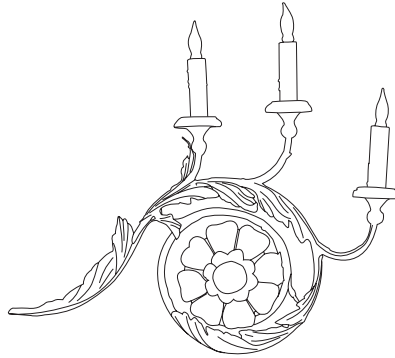

CUSTOM SUGGESTIONS

Standard - Left