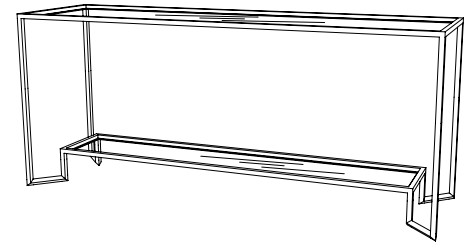

IATESTA  
STUDIO

STEEL & GLASS COCKTAIL TABLE – SIZE II

15-0130-II  
54"W x 30"D x 18"H

## CUSTOM SUGGESTIONS

Standard

Standard Size I

Eliminate shelf

As a console

As a side table v.1

As a side table v.2

Hand Made in Maryland  
410.604.0360 (P)  
410.604.0363 (F)  
info@iatestastudio.com  
iatestastudio.com

## STEEL & GLASS COCKTAIL TABLE – SIZE II

15-0130-II

54"W x 30"D x 18"H

Finish: T304 / Antique Silver

One shelf

Top & Shelf: Inset 0.5" thick clear glass

Custom sizes and finishes available

1.20