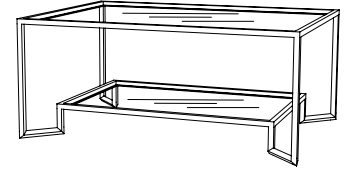

IATESTA  
STUDIO

STEEL & GLASS COCKTAIL TABLE – SIZE II

15-0130-II  
54"W x 30"D x 18"H

## CUSTOM SUGGESTIONS

Standard

Standard Size I

Eliminate shelf

As a console

As a side table v.1

As a side table v.2

Hand Made in Maryland  
410.604.0360 (P)  
410.604.0363 (F)  
info@iatestastudio.com  
iatestastudio.com

## STEEL & GLASS COCKTAIL TABLE – SIZE II

15-0130-II

54"W x 30"D x 18"H

Finish: T304 / Antique Silver

One shelf

Top & Shelf: Inset 0.5" thick clear glass

Custom sizes and finishes available

1.20