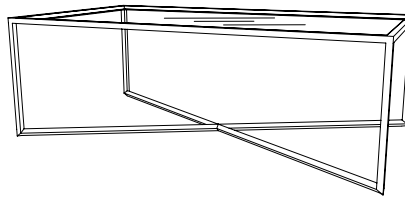

IATESTA  
STUDIO

STEEL & GLASS COCKTAIL TABLE – SIZE II

15-0130-II  
54"W x 30"D x 18"H

## CUSTOM SUGGESTIONS

Standard

Standard Size I

Eliminate shelf

As a console

As a side table v.1

As a side table v.2

Hand Made in Maryland  
410.604.0360 (P)  
410.604.0363 (F)  
info@iatestastudio.com  
iatestastudio.com

## STEEL & GLASS COCKTAIL TABLE – SIZE II

15-0130-II

54"W x 30"D x 18"H

Finish: T304 / Antique Silver

One shelf

Top & Shelf: Inset 0.5" thick clear glass

Custom sizes and finishes available

1.20