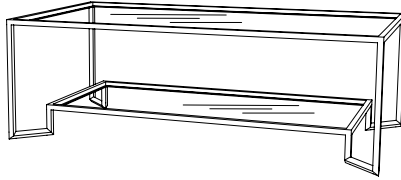

IATESTA  
STUDIO

STEEL & GLASS COCKTAIL TABLE – SIZE II

15-0130-II  
54"W x 30"D x 18"H

## CUSTOM SUGGESTIONS

Standard

Standard Size I

Eliminate shelf

As a console

As a side table v.1

As a side table v.2

Hand Made in Maryland  
410.604.0360 (P)  
410.604.0363 (F)  
info@iatestastudio.com  
iatestastudio.com

## STEEL & GLASS COCKTAIL TABLE – SIZE II

15-0130-II

54"W x 30"D x 18"H

Finish: T304 / Antique Silver

One shelf

Top & Shelf: Inset 0.5" thick clear glass

Custom sizes and finishes available

1.20