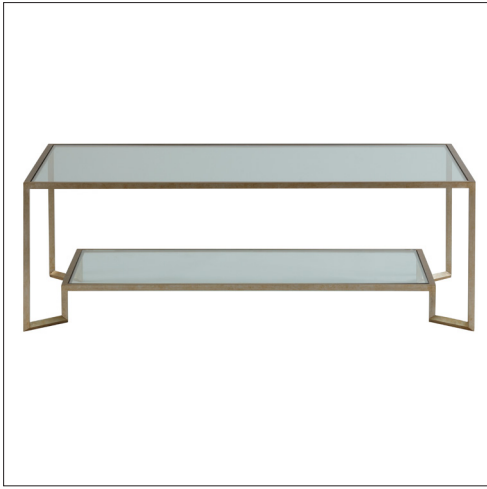

IATESTA STUDIO

FURNITURE
LIGHTING
ACCESSORIES
TEXTILES

CUSTOM SUGGESTIONS

Standard