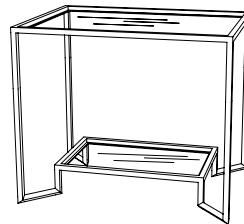

IATESTA  
STUDIO

STEEL & GLASS COCKTAIL TABLE – SIZE II

15-0130-II  
54"W x 30"D x 18"H

## CUSTOM SUGGESTIONS

Standard

Standard Size I

Eliminate shelf

As a console

As a side table v.1

As a side table v.2

Hand Made in Maryland  
410.604.0360 (P)  
410.604.0363 (F)  
info@iatestastudio.com  
iatestastudio.com

## STEEL & GLASS COCKTAIL TABLE – SIZE II

15-0130-II

54"W x 30"D x 18"H

Finish: T304 / Antique Silver

One shelf

Top & Shelf: Inset 0.5" thick clear glass

Custom sizes and finishes available

1.20