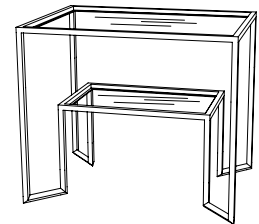

IATESTA  
STUDIO

STEEL & GLASS COCKTAIL TABLE – SIZE II

15-0130-II  
54"W x 30"D x 18"H

## CUSTOM SUGGESTIONS

Standard

Standard Size I

Eliminate shelf

As a console

As a side table v.1

As a side table v.2

Hand Made in Maryland  
410.604.0360 (P)  
410.604.0363 (F)  
info@iatestastudio.com  
iatestastudio.com

## STEEL & GLASS COCKTAIL TABLE – SIZE II

15-0130-II

54"W x 30"D x 18"H

Finish: T304 / Antique Silver

One shelf

Top & Shelf: Inset 0.5" thick clear glass

Custom sizes and finishes available

1.20