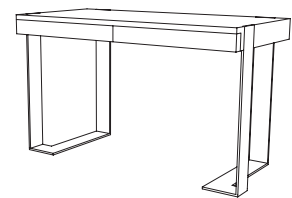

IATESTA
STUDIO

STRATTON ETAGERE - SIZE I - RIGHT FACING

34-1708RF-I
42"W x 16"D x 91.75"H

IATESTA STUDIO

FURNITURE
LIGHTING
ACCESSORIES
TEXTILES

CUSTOM SUGGESTIONS

Standard - Right Facing

Standard - Left Facing

Alternate leg configuration

Standard Size II

With less shelves

As a writing desk

Hand Made in Maryland
410.604.0360 (P)
410.604.0363 (F)
info@iatestastudio.com
iatestastudio.com

NOTE: Due to variations in printing, the colors shown here cannot absolutely represent true quality and hue. Prior to ordering, please confirm details of this tearsheet and reference finish samples available through your local showroom or sales representative. Line drawings are not drawn to scale.

STRATTON ETAGERE - SIZE I - RIGHT FACING

Design Staash\Quinn

34-1708RF-I

42"W x 16"D x 91.75"H

Shelves Species: Fir - Plain Sawn

Shelves Finish: Vesuvius - Matte

Metal Finish: T222 / Waxed Bronze

Six fixed shelves