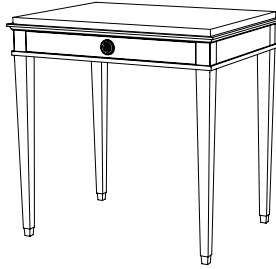

IATESTA STUDIO

FURNITURE
LIGHTING
ACCESSORIES
TEXTILES

CUSTOM SUGGESTIONS

Standard