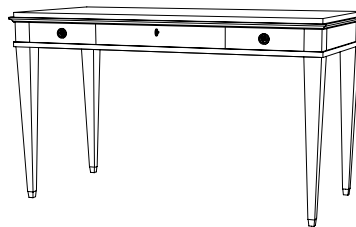

## CUSTOM SUGGESTIONS

Standard

As a dining table

With a shelf

Standard Swedish Desk

Standard Swedish Writing Desk

Standard Swedish Console

Hand Made in Maryland  
410.604.0360 (P)  
410.604.0363 (F)  
info@iatestastudio.com  
iatestastudio.com

## SWEDISH NIGHT TABLE

14-0015

28"W x 21"D x 28"H

Species: Cherry

Finish: C203 / Swedish Fruitwood

Legs: Antiqued brass ferrules

One drawer on the width side

Hardware: Antiqued brass