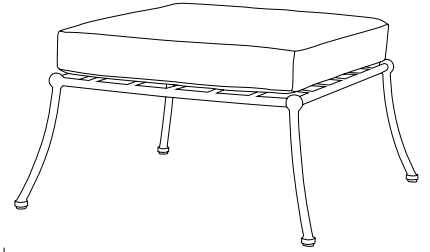

IATESTA
STUDIO

TERRACE LOUNGE CHAIR

23-1010
26"W x 39"D x 30.5"H

IATESTA FURNITURE
STUDIO LIGHTING
ACCESSORIES
TEXTILES

Standard

Standard Ottoman

Standard Dining Chairs

Standard Side Table

TERRACE LOUNGE CHAIR

23-1010
26"W x 39"D x 30.5"H
AH: 23.25", 25.5" w/ finial / SH: 17" / SD: 21.5" w/ cushions
Finish: T212 / Corcoran Bronze
Suitable for outdoor use
Seat & back cushions with drain dry cores
COM 4 yards
Custom sizes and finishes available
Collection of complimentary Terrace seating and tables available standard