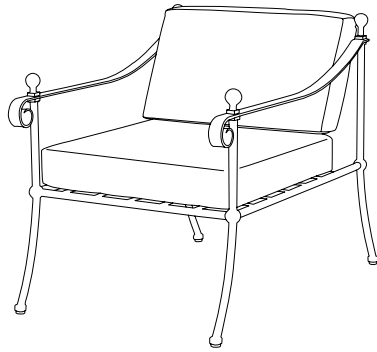

IATESTA
STUDIO

TERRACE LOUNGE CHAIR

23-1010
26"W x 39"D x 30.5"H

IATESTA FURNITURE
STUDIO LIGHTING
ACCESSORIES
TEXTILES

Standard

Standard Ottoman

Standard Dining Chairs

Standard Side Table

TERRACE LOUNGE CHAIR

23-1010
26"W x 39"D x 30.5"H
AH: 23.25", 25.5" w/ finial / SH: 17" / SD: 21.5" w/ cushions
Finish: T212 / Corcoran Bronze
Suitable for outdoor use
Seat & back cushions with drain dry cores
COM 4 yards
Custom sizes and finishes available
Collection of complimentary Terrace seating and tables available standard