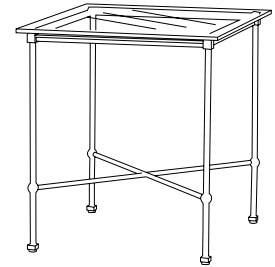

IATESTA
STUDIO

TERRACE LOUNGE CHAIR

23-1010
26"W x 39"D x 30.5"H

IATESTA FURNITURE
STUDIO LIGHTING
ACCESSORIES
TEXTILES

Standard

Standard Ottoman

Standard Dining Chairs

Standard Side Table

TERRACE LOUNGE CHAIR

23-1010
26"W x 39"D x 30.5"H
AH: 23.25", 25.5" w/ finial / SH: 17" / SD: 21.5" w/ cushions
Finish: T212 / Corcoran Bronze
Suitable for outdoor use
Seat & back cushions with drain dry cores
COM 4 yards
Custom sizes and finishes available
Collection of complimentary Terrace seating and tables available standard