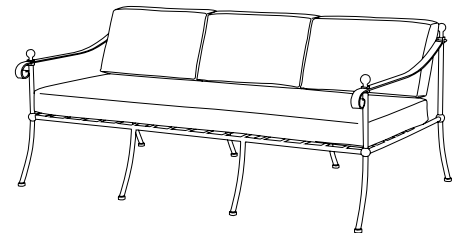

IATESTA
STUDIO

TERRACE LOUNGE CHAIR

23-1010
26"W x 39"D x 30.5"H

IATESTA FURNITURE
STUDIO LIGHTING
ACCESSORIES
TEXTILES

Standard

Standard Ottoman

Standard Dining Chairs

Standard Side Table

Standard Coffee Table

Standard Sofa

Hand Made in Maryland
410.604.0360 (P)
410.604.0363 (F)
info@iatestastudio.com
iatestastudio.com

NOTE: Due to variations in printing, the colors shown here cannot absolutely represent true quality and hue. Prior to ordering, please confirm details of this tearsheet and reference finish samples available through your local showroom or sales representative. Line drawings are not drawn to scale.

TERRACE LOUNGE CHAIR

23-1010
26"W x 39"D x 30.5"H
AH: 23.25", 25.5" w/ finial / SH: 17" / SD: 21.5" w/ cushions
Finish: T212 / Corcoran Bronze
Suitable for outdoor use
Seat & back cushions with drain dry cores
COM 4 yards
Custom sizes and finishes available
Collection of complimentary Terrace seating and tables available standard