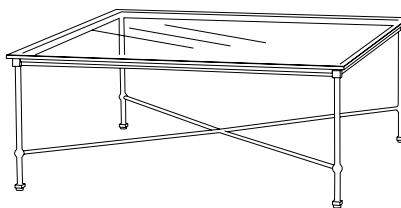

IATESTA
STUDIO

TERRACE LOUNGE CHAIR

23-1010
26"W x 39"D x 30.5"H

IATESTA FURNITURE
STUDIO LIGHTING
ACCESSORIES
TEXTILES

Standard

Standard Ottoman

Standard Dining Chairs

Standard Side Table

TERRACE LOUNGE CHAIR

23-1010
26"W x 39"D x 30.5"H
AH: 23.25", 25.5" w/ finial / SH: 17" / SD: 21.5" w/ cushions
Finish: T212 / Corcoran Bronze
Suitable for outdoor use
Seat & back cushions with drain dry cores
COM 4 yards
Custom sizes and finishes available
Collection of complimentary Terrace seating and tables available standard