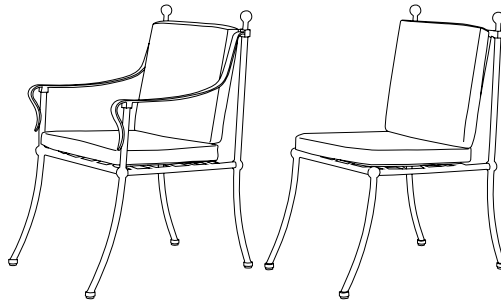

IATESTA
STUDIO

TERRACE LOUNGE CHAIR

23-1010
26"W x 39"D x 30.5"H

IATESTA FURNITURE
STUDIO LIGHTING
ACCESSORIES
TEXTILES

Standard

Standard Ottoman

Standard Dining Chairs

Standard Side Table

Standard Coffee Table

Standard Sofa

Hand Made in Maryland
410.604.0360 (P)
410.604.0363 (F)
info@iatestastudio.com
iatestastudio.com

NOTE: Due to variations in printing, the colors shown here cannot absolutely represent true quality and hue. Prior to ordering, please confirm details of this tearsheet and reference finish samples available through your local showroom or sales representative. Line drawings are not drawn to scale.

TERRACE LOUNGE CHAIR

23-1010
26"W x 39"D x 30.5"H
AH: 23.25", 25.5" w/ finial / SH: 17" / SD: 21.5" w/ cushions
Finish: T212 / Corcoran Bronze
Suitable for outdoor use
Seat & back cushions with drain dry cores
COM 4 yards
Custom sizes and finishes available
Collection of complimentary Terrace seating and tables available standard