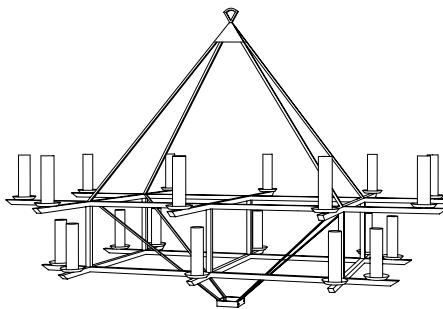

IATESTA  
STUDIO

TROCADERO CHANDELIER

41-1616  
42"W x 42"D x 39"H

CUSTOM SUGGESTIONS

Standard

Inverted

One tier

Three tiers

## TROCADERO CHANDELIER

Design Staash\Quinn  
41-1616  
42"W x 42"D x 39"H  
Finish: T216 / Forge Black  
16 lights / candelabra sockets / max wattage 40W  
UL Listed  
Sandblasted glass cylinder shades  
Weight: 25 lbs  
Custom sizes and finishes available