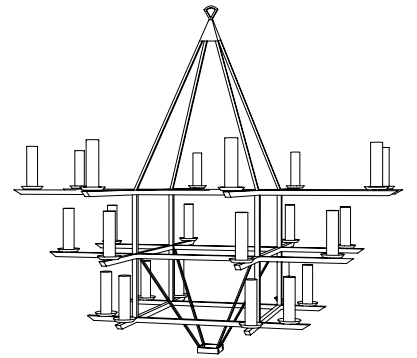

IATESTA  
STUDIO

TROCADERO CHANDELIER

41-1616  
42"W x 42"D x 39"H

CUSTOM SUGGESTIONS

Standard

Inverted

One tier

Three tiers

## TROCADERO CHANDELIER

Design Staash\Quinn  
41-1616  
42"W x 42"D x 39"H  
Finish: T216 / Forge Black  
16 lights / candelabra sockets / max wattage 40W  
UL Listed  
Sandblasted glass cylinder shades  
Weight: 25 lbs  
Custom sizes and finishes available