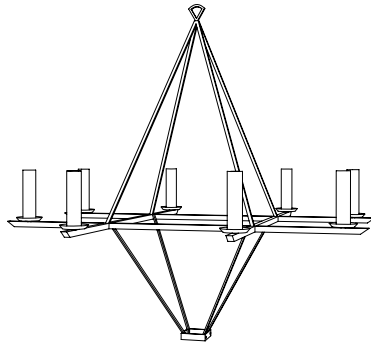

IATESTA  
STUDIO

TROCADERO CHANDELIER

41-1616  
42"W x 42"D x 39"H

CUSTOM SUGGESTIONS

Standard

Inverted

One tier

Three tiers

## TROCADERO CHANDELIER

Design Staash\Quinn  
41-1616  
42"W x 42"D x 39"H  
Finish: T216 / Forge Black  
16 lights / candelabra sockets / max wattage 40W  
UL Listed  
Sandblasted glass cylinder shades  
Weight: 25 lbs  
Custom sizes and finishes available