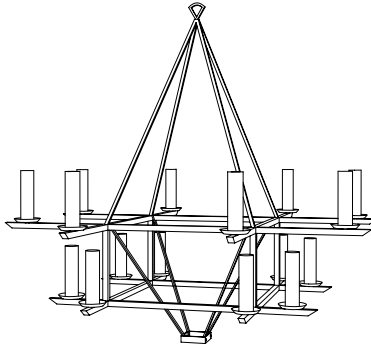

IATESTA  
STUDIO

TROCADERO CHANDELIER

41-1616  
42"W x 42"D x 39"H

CUSTOM SUGGESTIONS

Standard

Inverted

One tier

Three tiers

## TROCADERO CHANDELIER

Design Staash\Quinn  
41-1616  
42"W x 42"D x 39"H  
Finish: T216 / Forge Black  
16 lights / candelabra sockets / max wattage 40W  
UL Listed  
Sandblasted glass cylinder shades  
Weight: 25 lbs  
Custom sizes and finishes available