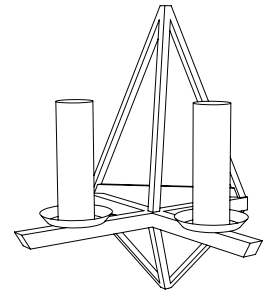

IATESTA  
STUDIO

TROCADERO CHANDELIER

41-1616  
42"W x 42"D x 39"H

CUSTOM SUGGESTIONS

Standard

Inverted

One tier

Three tiers

Elongated

As a sconce

Hand Made in Maryland  
410.604.0360 (P)  
410.604.0363 (F)  
info@iatestastudio.com  
iatestastudio.com

**NOTE:** Due to variations in printing, the colors shown here cannot absolutely represent true quality and hue. Prior to ordering, please confirm details of this tearsheet and reference finish samples available through your local showroom or sales representative. Line drawings are not drawn to scale.

## TROCADERO CHANDELIER

Design Staash\Quinn  
41-1616  
42"W x 42"D x 39"H  
Finish: T216 / Forge Black  
16 lights / candelabra sockets / max wattage 40W  
UL Listed  
Sandblasted glass cylinder shades  
Weight: 25 lbs  
Custom sizes and finishes available