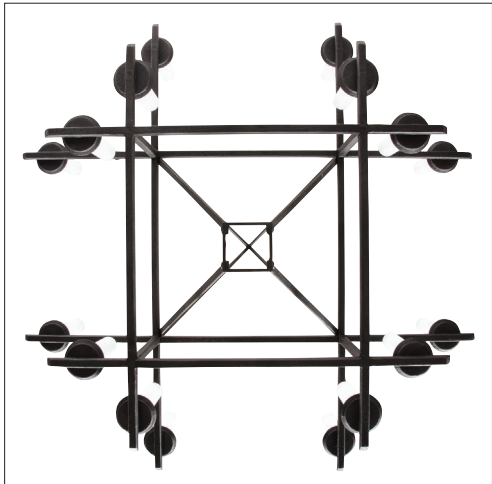

IATESTA  
STUDIO

TROCADERO CHANDELIER

41-1616  
42"W x 42"D x 39"H

CUSTOM SUGGESTIONS

Standard

Inverted

One tier

Three tiers

Elongated

As a sconce

Hand Made in Maryland  
410.604.0360 (P)  
410.604.0363 (F)  
info@iatestastudio.com  
iatestastudio.com

**NOTE:** Due to variations in printing, the colors shown here cannot absolutely represent true quality and hue. Prior to ordering, please confirm details of this tearsheet and reference finish samples available through your local showroom or sales representative. Line drawings are not drawn to scale.

## TROCADERO CHANDELIER

Design Staash\Quinn  
41-1616  
42"W x 42"D x 39"H  
Finish: T216 / Forge Black  
16 lights / candelabra sockets / max wattage 40W  
UL Listed  
Sandblasted glass cylinder shades  
Weight: 25 lbs  
Custom sizes and finishes available